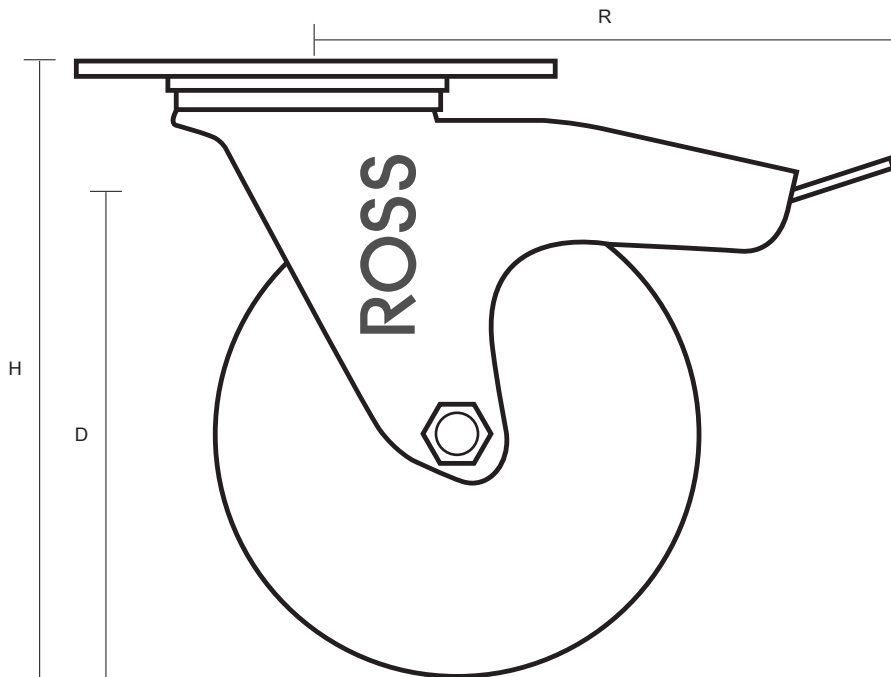

100-2260-GV/SWB - (100mm Swivel Braked Castor Grey Rubber Wheel)

Castor Dimensions - Key		
D	Wheel Diameter (mm)	100mm
L	Plate Dimension Length (mm)	99mm
L1	Plate Dimension Width (mm)	80mm
C	Plate Hole Centers length (mm)	80mm
C1	Plate Hole Centers width (mm)	60mm
D1	Plate Hole Diameter (mm)	8mm
H	Total Castor Height (mm)	127mm
W	Tread Width (mm)	23mm
R	Swivel Radius (mm)	120mm