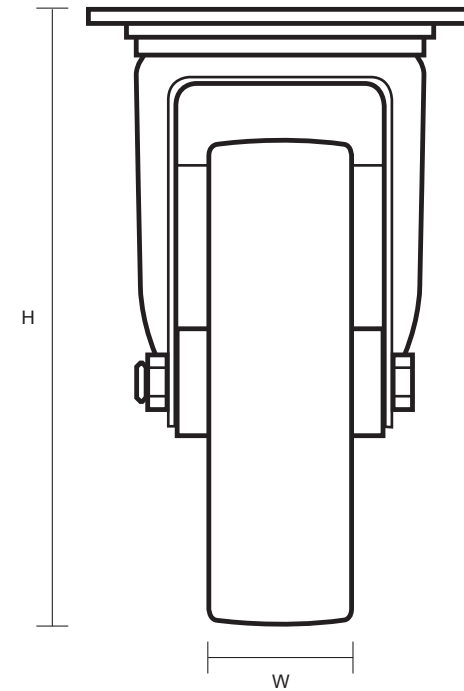

100-2260-GV/SWB - (100mm Swivel Braked Castor Grey Rubber Wheel)

Castor Dimensions - Key		
D	Wheel Diameter (mm)	100mm
L	Plate Dimension Length (mm)	99mm
L1	Plate Dimension Width (mm)	80mm
C	Plate Hole Centers length (mm)	80mm
C1	Plate Hole Centers width (mm)	60mm
D1	Plate Hole Diameter (mm)	8mm
H	Total Castor Height (mm)	127mm
W	Tread Width (mm)	23mm
R	Swivel Radius (mm)	120mm