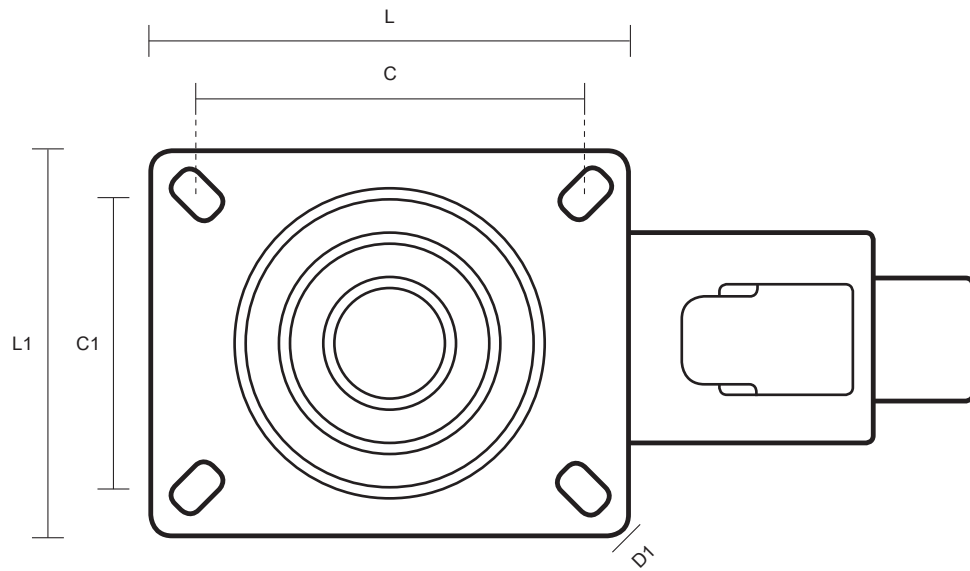

100-2260-GV/SWB - (100mm Swivel Braked Castor Grey Rubber Wheel)

Castor Dimensions - Key		
D	Wheel Diameter (mm)	100mm
L	Plate Dimension Length (mm)	99mm
L1	Plate Dimension Width (mm)	80mm
C	Plate Hole Centers length (mm)	80mm
C1	Plate Hole Centers width (mm)	60mm
D1	Plate Hole Diameter (mm)	8mm
H	Total Castor Height (mm)	127mm
W	Tread Width (mm)	23mm
R	Swivel Radius (mm)	120mm