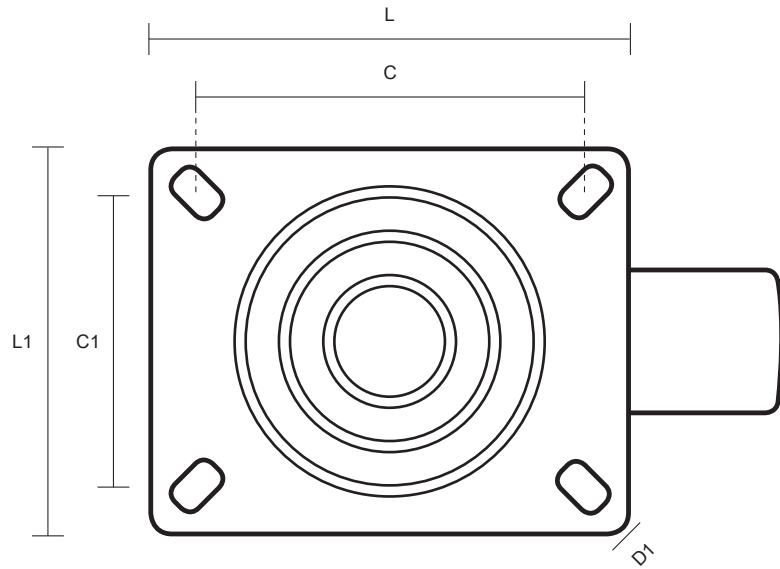

100-2260-PV (100mm Swivel Castor Black Rubber Wheel)

Castor Dimensions - Key

D	Wheel Diameter (mm)	100mm
L	Plate Dimension Length (mm)	99mm
L1	Plate Dimension Width (mm)	80mm
C	Plate Hole Centers length (mm)	80mm
C1	Plate Hole Centers width (mm)	60mm
D1	Plate Hole Diameter (mm)	8mm
H	Total Castor Height (mm)	127mm
W	Tread Width (mm)	23mm
R	Swivel Radius (mm)	80mm