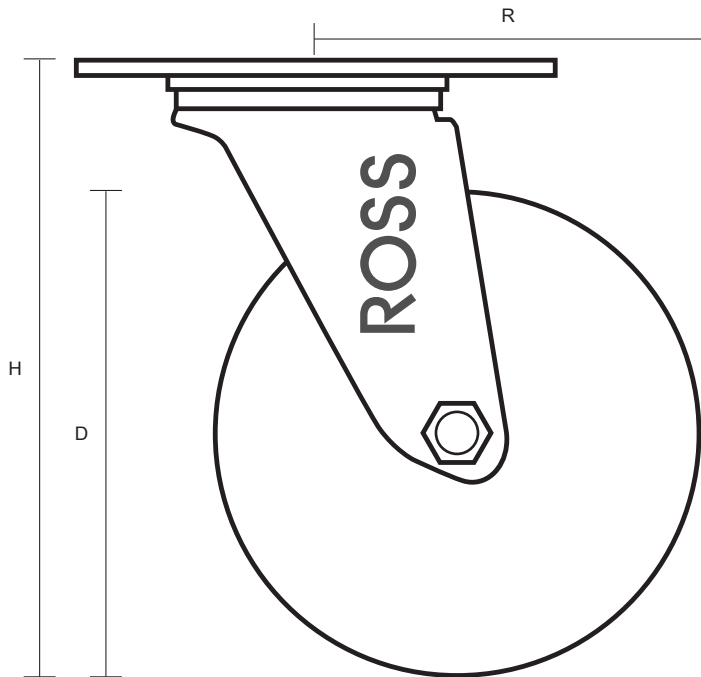

100-2260-PV (100mm Swivel Castor Black Rubber Wheel)

Castor Dimensions - Key

D	Wheel Diameter (mm)	100mm
L	Plate Dimension Length (mm)	99mm
L1	Plate Dimension Width (mm)	80mm
C	Plate Hole Centers length (mm)	80mm
C1	Plate Hole Centers width (mm)	60mm
D1	Plate Hole Diameter (mm)	8mm
H	Total Castor Height (mm)	127mm
W	Tread Width (mm)	23mm
R	Swivel Radius (mm)	80mm