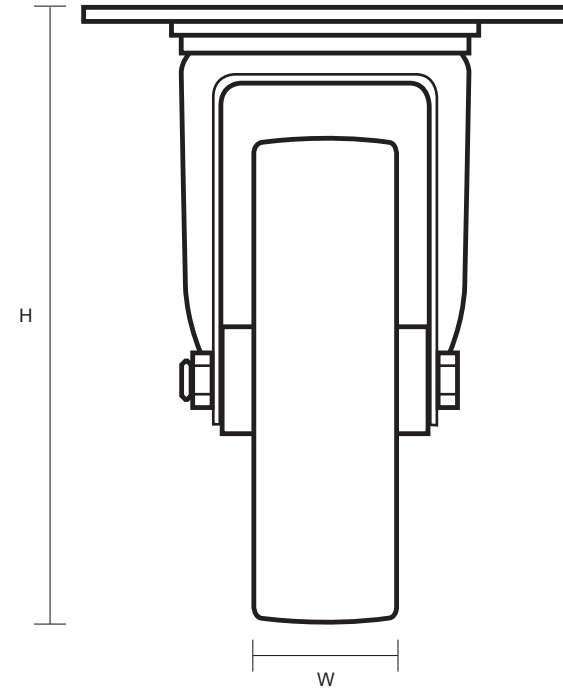

100-2260-PV (100mm Swivel Castor Black Rubber Wheel)

Castor Dimensions - Key

D	Wheel Diameter (mm)	100mm
L	Plate Dimension Length (mm)	99mm
L1	Plate Dimension Width (mm)	80mm
C	Plate Hole Centers length (mm)	80mm
C1	Plate Hole Centers width (mm)	60mm
D1	Plate Hole Diameter (mm)	8mm
H	Total Castor Height (mm)	127mm
W	Tread Width (mm)	23mm
R	Swivel Radius (mm)	80mm