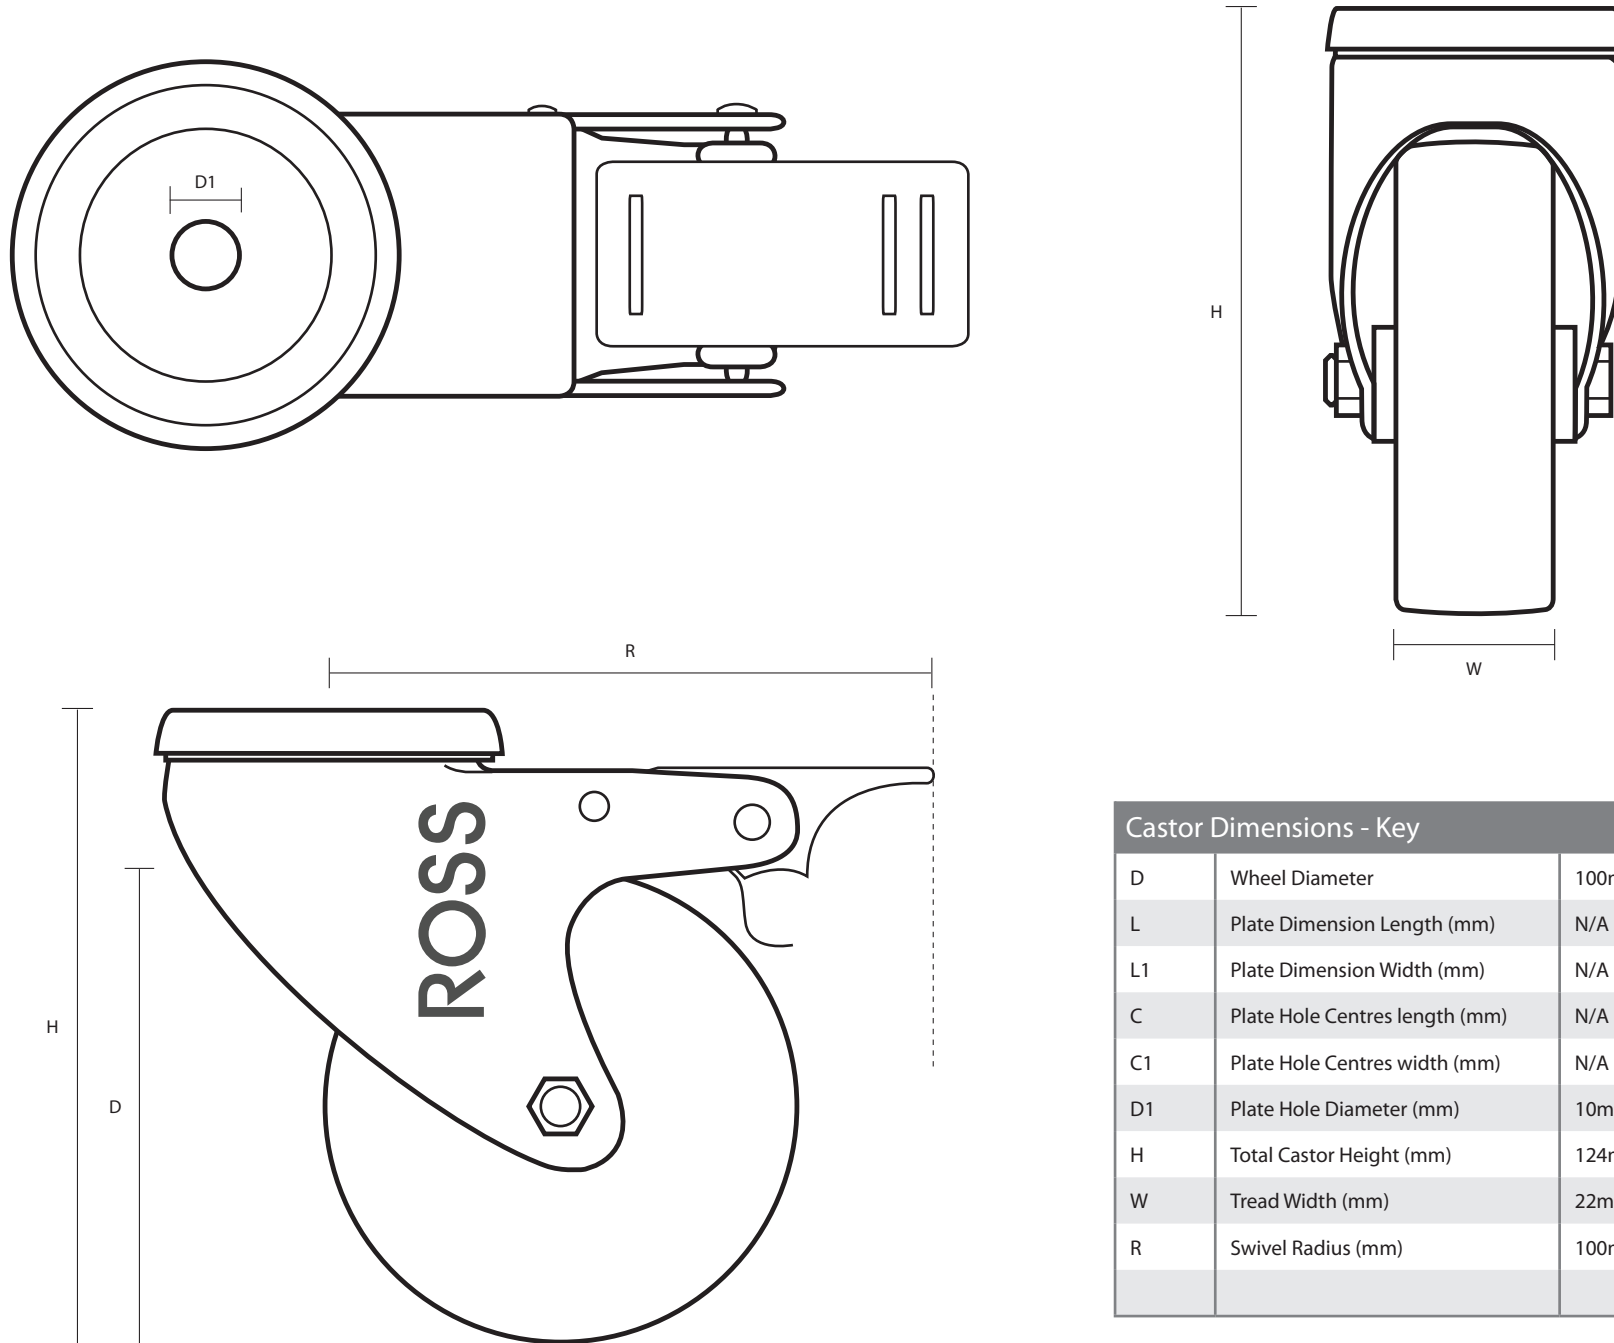

100-310-P/SWB (100mm Light Duty Bolt Hole Braked Castor Black Polypropylene Wheel)

Castor Dimensions - Key		
D	Wheel Diameter	100mm
L	Plate Dimension Length (mm)	N/A
L1	Plate Dimension Width (mm)	N/A
C	Plate Hole Centres length (mm)	N/A
C1	Plate Hole Centres width (mm)	N/A
D1	Plate Hole Diameter (mm)	10mm
H	Total Castor Height (mm)	124mm
W	Tread Width (mm)	22mm
R	Swivel Radius (mm)	100mm