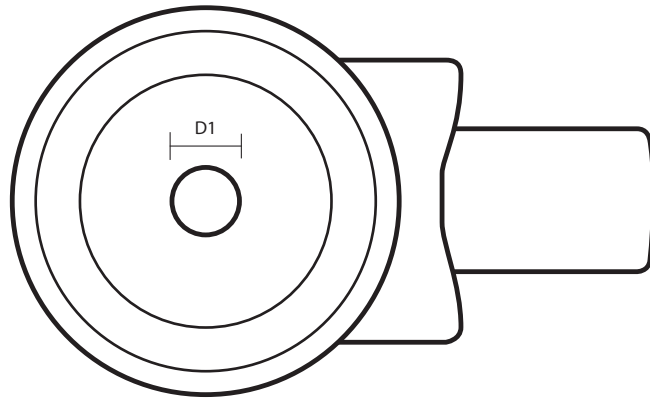

100-310-P (100mm Light Duty Bolt Hole Castor Black Polypropylene Wheel)

Castor Dimensions - Key		
D	Wheel Diameter	100mm
L	Plate Dimension Length (mm)	N/A
L1	Plate Dimension Width (mm)	N/A
C	Plate Hole Centres length (mm)	N/A
C1	Plate Hole Centres width (mm)	N/A
D1	Plate Hole Diameter (mm)	10mm
H	Total Castor Height (mm)	124mm
W	Tread Width (mm)	22mm
R	Swivel Radius (mm)	75mm