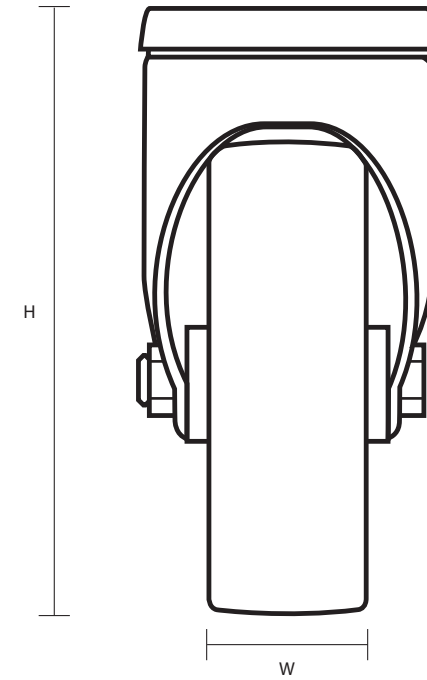

100-310-P (100mm Light Duty Bolt Hole Castor Black Polypropylene Wheel)

Castor Dimensions - Key		
D	Wheel Diameter	100mm
L	Plate Dimension Length (mm)	N/A
L1	Plate Dimension Width (mm)	N/A
C	Plate Hole Centres length (mm)	N/A
C1	Plate Hole Centres width (mm)	N/A
D1	Plate Hole Diameter (mm)	10mm
H	Total Castor Height (mm)	124mm
W	Tread Width (mm)	22mm
R	Swivel Radius (mm)	75mm