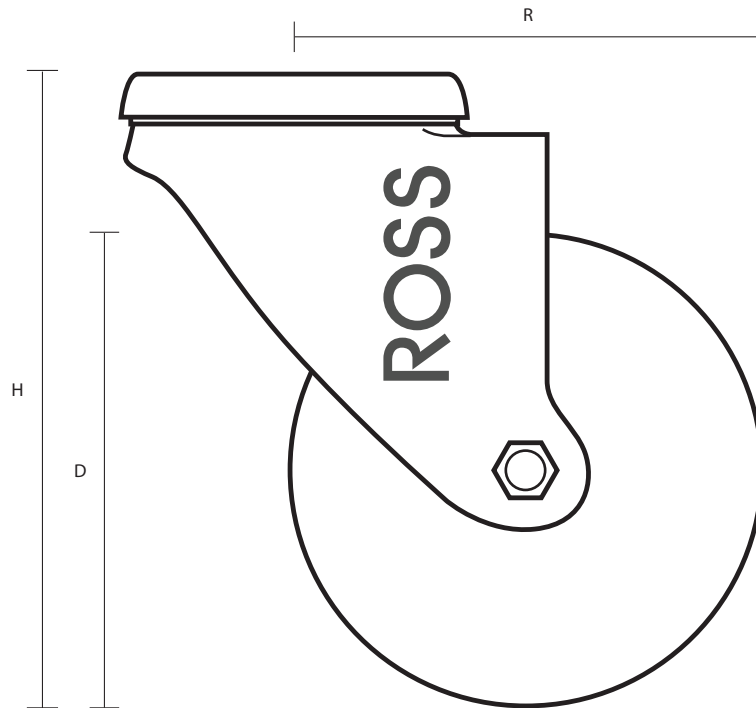

100-310-P (100mm Light Duty Bolt Hole Castor Black Polypropylene Wheel)

Castor Dimensions - Key		
D	Wheel Diameter	100mm
L	Plate Dimension Length (mm)	N/A
L1	Plate Dimension Width (mm)	N/A
C	Plate Hole Centres length (mm)	N/A
C1	Plate Hole Centres width (mm)	N/A
D1	Plate Hole Diameter (mm)	10mm
H	Total Castor Height (mm)	124mm
W	Tread Width (mm)	22mm
R	Swivel Radius (mm)	75mm