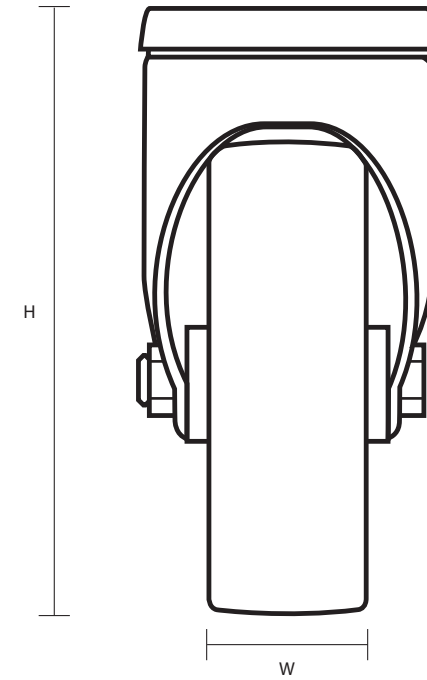

100-310-R/SWB (100mm Light Duty Bolt Hole Braked Castor Grey Rubber Wheel)

Castor Dimensions - Key		
D	Wheel Diameter	100mm
L	Plate Dimension Length (mm)	N/A
L1	Plate Dimension Width (mm)	N/A
C	Plate Hole Centres length (mm)	N/A
C1	Plate Hole Centres width (mm)	N/A
D1	Plate Hole Diameter (mm)	10mm
H	Total Castor Height (mm)	124mm
W	Tread Width (mm)	26mm
R	Swivel Radius (mm)	100mm