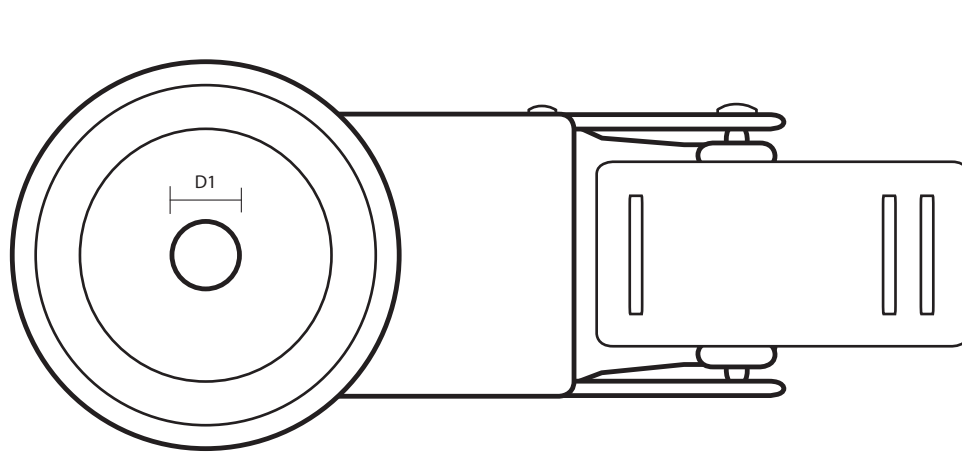

100-310-R/SWB (100mm Light Duty Bolt Hole Braked Castor Grey Rubber Wheel)

Castor Dimensions - Key		
D	Wheel Diameter	100mm
L	Plate Dimension Length (mm)	N/A
L1	Plate Dimension Width (mm)	N/A
C	Plate Hole Centres length (mm)	N/A
C1	Plate Hole Centres width (mm)	N/A
D1	Plate Hole Diameter (mm)	10mm
H	Total Castor Height (mm)	124mm
W	Tread Width (mm)	26mm
R	Swivel Radius (mm)	100mm