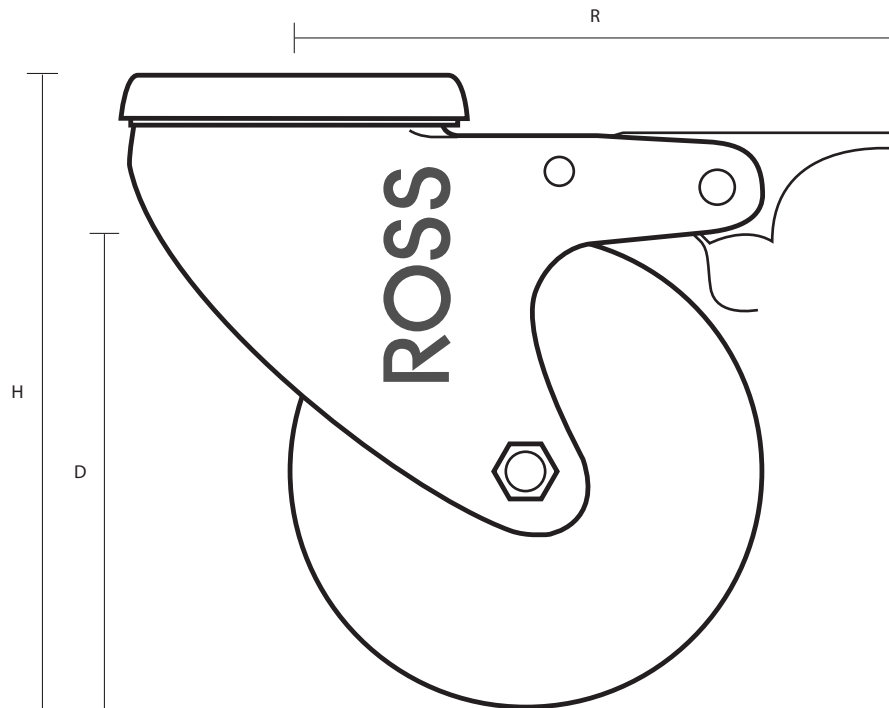

100-310-R/SWB (100mm Light Duty Bolt Hole Braked Castor Grey Rubber Wheel)

Castor Dimensions - Key		
D	Wheel Diameter	100mm
L	Plate Dimension Length (mm)	N/A
L1	Plate Dimension Width (mm)	N/A
C	Plate Hole Centres length (mm)	N/A
C1	Plate Hole Centres width (mm)	N/A
D1	Plate Hole Diameter (mm)	10mm
H	Total Castor Height (mm)	124mm
W	Tread Width (mm)	26mm
R	Swivel Radius (mm)	100mm