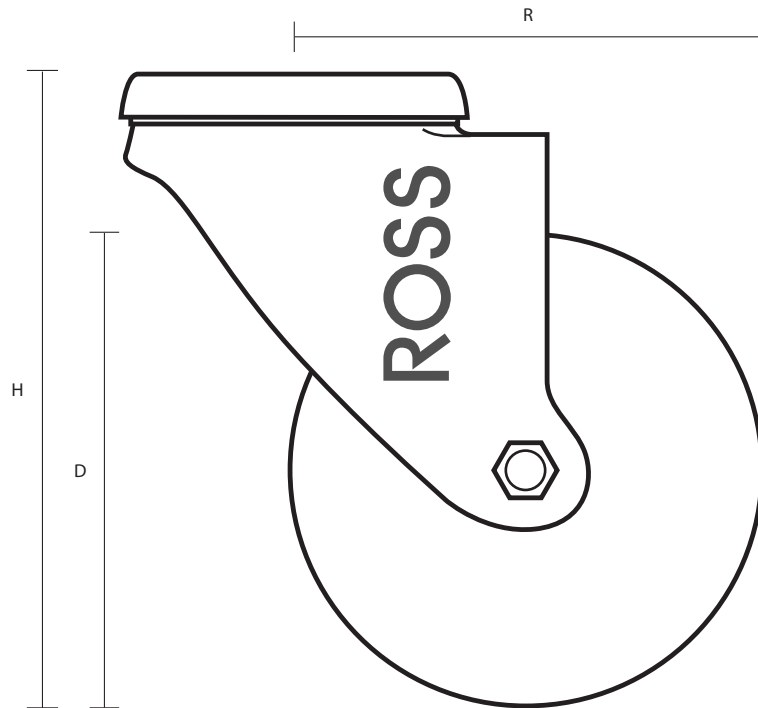

100-310-R (100mm Light Duty Bolt Hole Castor Grey Rubber Wheel)

Castor Dimensions - Key		
D	Wheel Diameter	100mm
L	Plate Dimension Length (mm)	N/A
L1	Plate Dimension Width (mm)	N/A
C	Plate Hole Centres length (mm)	N/A
C1	Plate Hole Centres width (mm)	N/A
D1	Plate Hole Diameter (mm)	10mm
H	Total Castor Height (mm)	124mm
W	Tread Width (mm)	26mm
R	Swivel Radius (mm)	75mm