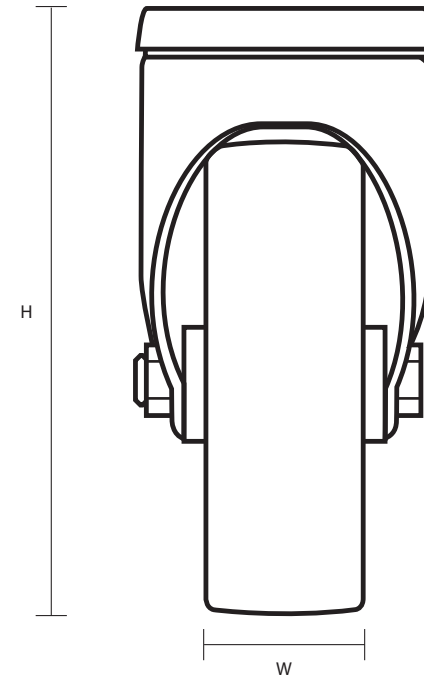

100-310-R (100mm Light Duty Bolt Hole Castor Grey Rubber Wheel)

Castor Dimensions - Key		
D	Wheel Diameter	100mm
L	Plate Dimension Length (mm)	N/A
L1	Plate Dimension Width (mm)	N/A
C	Plate Hole Centres length (mm)	N/A
C1	Plate Hole Centres width (mm)	N/A
D1	Plate Hole Diameter (mm)	10mm
H	Total Castor Height (mm)	124mm
W	Tread Width (mm)	26mm
R	Swivel Radius (mm)	75mm