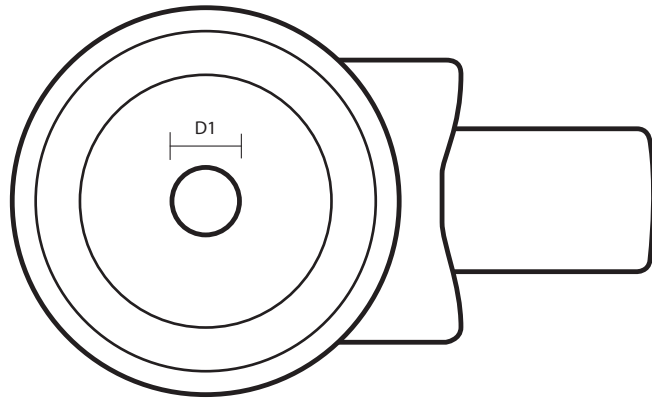

100-310-R (100mm Light Duty Bolt Hole Castor Grey Rubber Wheel)

Castor Dimensions - Key		
D	Wheel Diameter	100mm
L	Plate Dimension Length (mm)	N/A
L1	Plate Dimension Width (mm)	N/A
C	Plate Hole Centres length (mm)	N/A
C1	Plate Hole Centres width (mm)	N/A
D1	Plate Hole Diameter (mm)	10mm
H	Total Castor Height (mm)	124mm
W	Tread Width (mm)	26mm
R	Swivel Radius (mm)	75mm