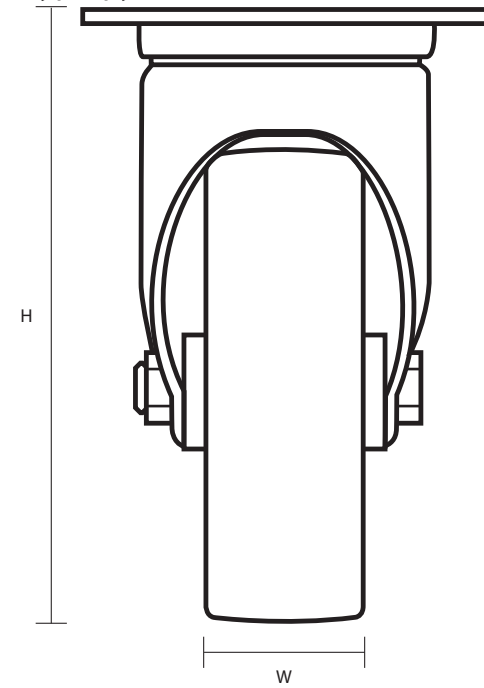

100-314-P/SWB (100mm Light Duty Swivel Braked Top Plate Castor Black Polypropylene Wheel)

Castor Dimensions - Key

D	Wheel Diameter	100mm
L	Plate Dimension Length (mm)	60mm
L1	Plate Dimension Width (mm)	60mm
C	Plate Hole Centres length (mm)	48/38mm
C1	Plate Hole Centres width (mm)	48/38mm
D1	Plate Hole Diameter (mm)	6mm
H	Total Castor Height (mm)	124mm
W	Tread Width (mm)	22mm
R	Swivel Radius (mm)	100mm