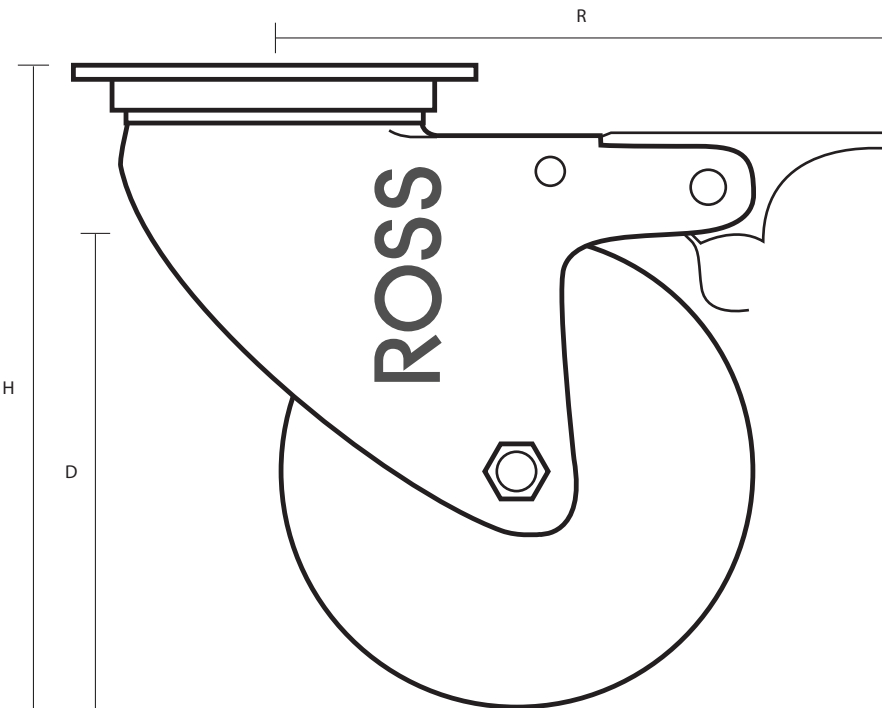

100-314-P/SWB (100mm Light Duty Swivel Braked Top Plate Castor Black Polypropylene Wheel)

Castor Dimensions - Key

D	Wheel Diameter	100mm
L	Plate Dimension Length (mm)	60mm
L1	Plate Dimension Width (mm)	60mm
C	Plate Hole Centres length (mm)	48/38mm
C1	Plate Hole Centres width (mm)	48/38mm
D1	Plate Hole Diameter (mm)	6mm
H	Total Castor Height (mm)	124mm
W	Tread Width (mm)	22mm
R	Swivel Radius (mm)	100mm