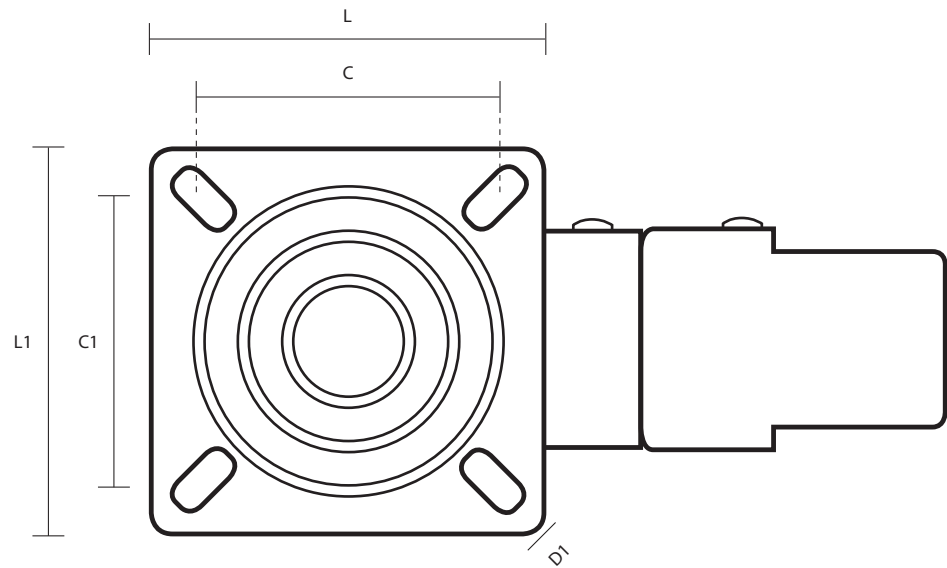

100-314-P/SWB (100mm Light Duty Swivel Braked Top Plate Castor Black Polypropylene Wheel)

Castor Dimensions - Key

D	Wheel Diameter	100mm
L	Plate Dimension Length (mm)	60mm
L1	Plate Dimension Width (mm)	60mm
C	Plate Hole Centres length (mm)	48/38mm
C1	Plate Hole Centres width (mm)	48/38mm
D1	Plate Hole Diameter (mm)	6mm
H	Total Castor Height (mm)	124mm
W	Tread Width (mm)	22mm
R	Swivel Radius (mm)	100mm