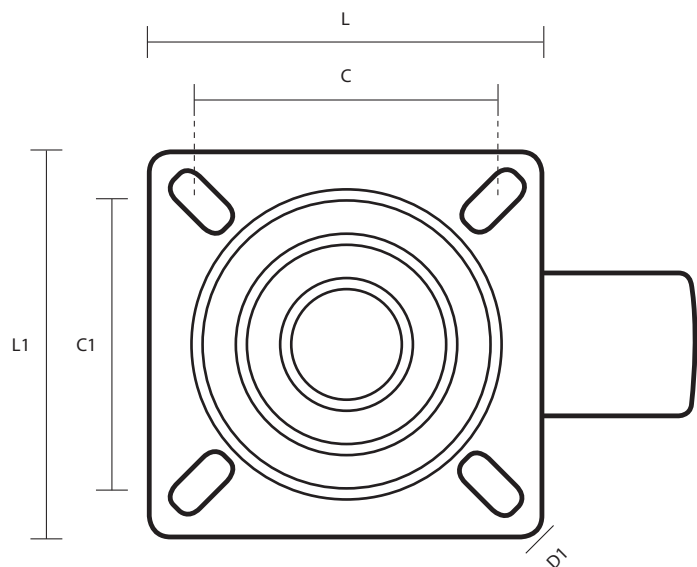

100-314-P (100mm Light Duty Swivel Top Plate Castor Black Polypropylene Wheel)

Castor Dimensions - Key

D	Wheel Diameter	100mm
L	Plate Dimension Length (mm)	60mm
L1	Plate Dimension Width (mm)	60mm
C	Plate Hole Centres length (mm)	48/38mm
C1	Plate Hole Centres width (mm)	48/38mm
D1	Plate Hole Diameter (mm)	6mm
H	Total Castor Height (mm)	124mm
W	Tread Width (mm)	22mm
R	Swivel Radius (mm)	75mm