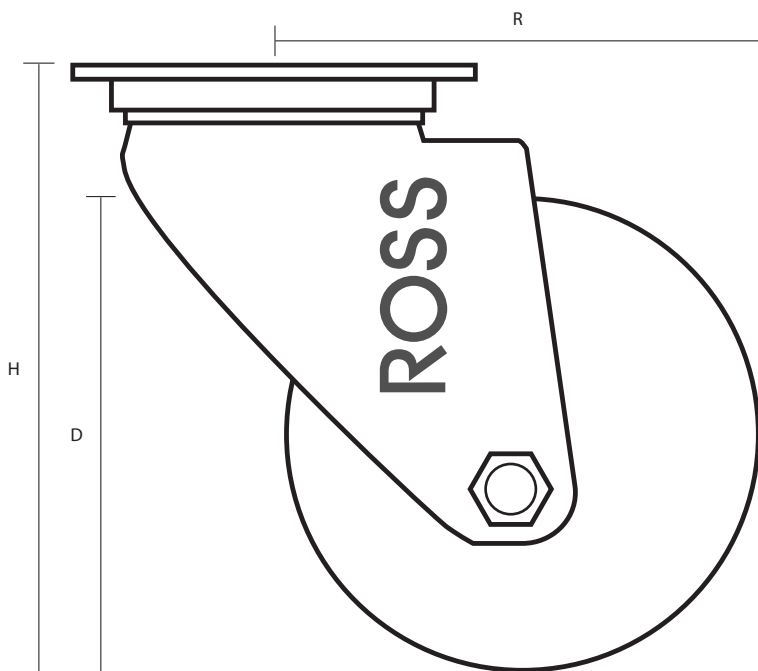

100-314-P (100mm Light Duty Swivel Top Plate Castor Black Polypropylene Wheel)

Castor Dimensions - Key

D	Wheel Diameter	100mm
L	Plate Dimension Length (mm)	60mm
L1	Plate Dimension Width (mm)	60mm
C	Plate Hole Centres length (mm)	48/38mm
C1	Plate Hole Centres width (mm)	48/38mm
D1	Plate Hole Diameter (mm)	6mm
H	Total Castor Height (mm)	124mm
W	Tread Width (mm)	22mm
R	Swivel Radius (mm)	75mm