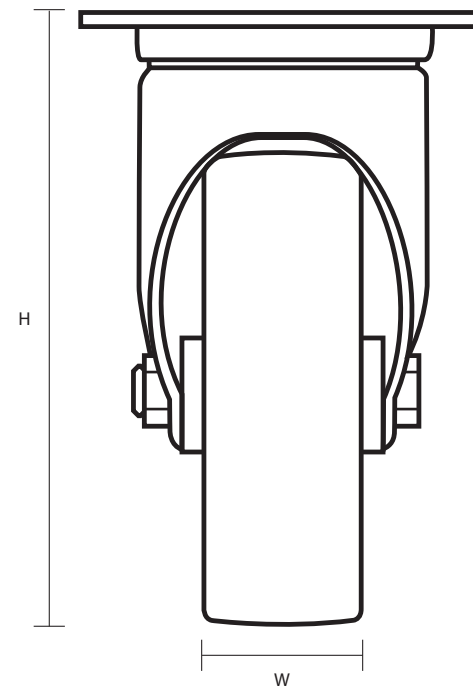

100-314-P (100mm Light Duty Swivel Top Plate Castor Black Polypropylene Wheel)

Castor Dimensions - Key

D	Wheel Diameter	100mm
L	Plate Dimension Length (mm)	60mm
L1	Plate Dimension Width (mm)	60mm
C	Plate Hole Centres length (mm)	48/38mm
C1	Plate Hole Centres width (mm)	48/38mm
D1	Plate Hole Diameter (mm)	6mm
H	Total Castor Height (mm)	124mm
W	Tread Width (mm)	22mm
R	Swivel Radius (mm)	75mm