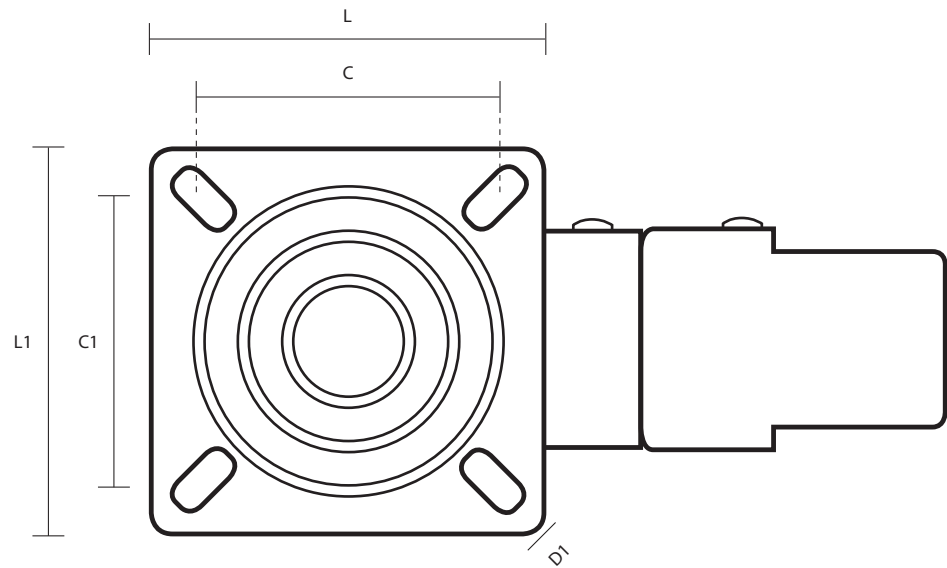

100-314-R/SWB (100mm Light Duty Swivel Braked Top Plate castor Grey Rubber Wheel)

Castor Dimensions - Key

D	Wheel Diameter	100mm
L	Plate Dimension Length (mm)	60mm
L1	Plate Dimension Width (mm)	60mm
C	Plate Hole Centres length (mm)	48/38mm
C1	Plate Hole Centres width (mm)	48/38mm
D1	Plate Hole Diameter (mm)	6mm
H	Total Castor Height (mm)	124mm
W	Tread Width (mm)	26mm
R	Swivel Radius (mm)	100mm