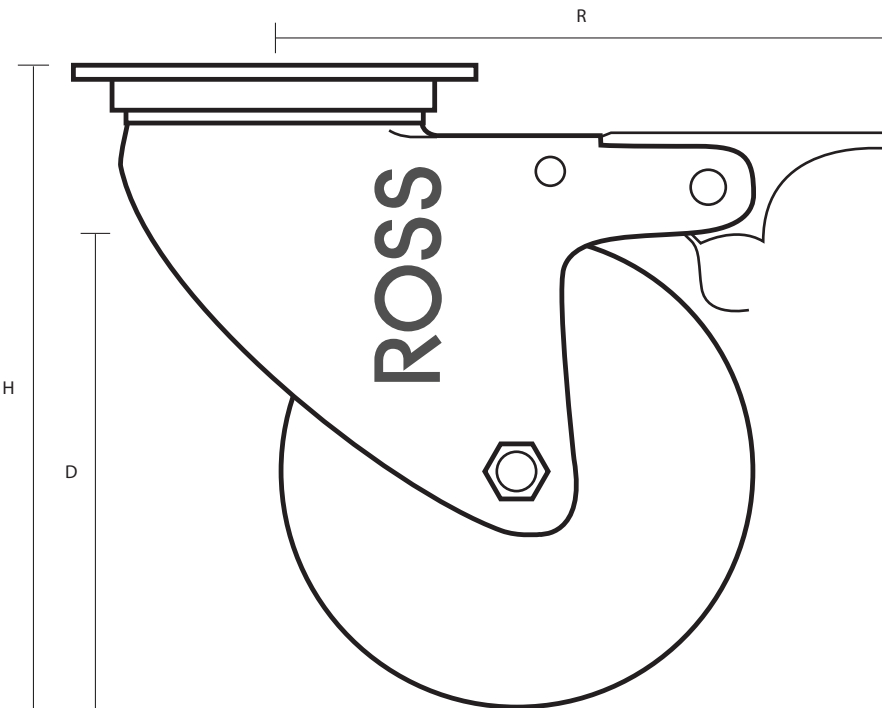

100-314-R/SWB (100mm Light Duty Swivel Braked Top Plate castor Grey Rubber Wheel)

Castor Dimensions - Key

D	Wheel Diameter	100mm
L	Plate Dimension Length (mm)	60mm
L1	Plate Dimension Width (mm)	60mm
C	Plate Hole Centres length (mm)	48/38mm
C1	Plate Hole Centres width (mm)	48/38mm
D1	Plate Hole Diameter (mm)	6mm
H	Total Castor Height (mm)	124mm
W	Tread Width (mm)	26mm
R	Swivel Radius (mm)	100mm