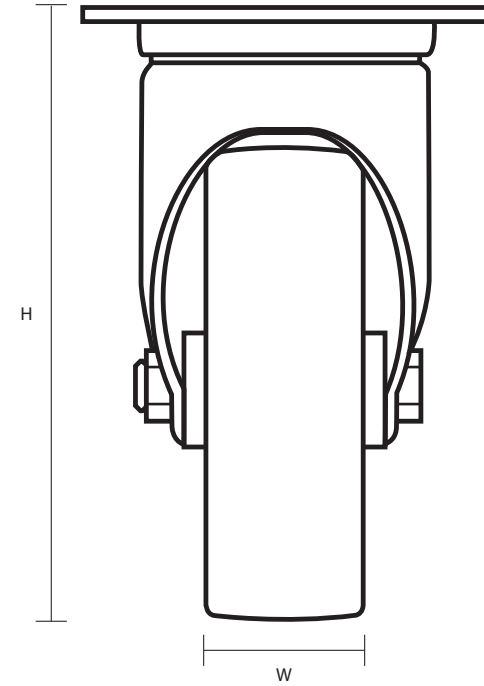

100-314-R/SWB (100mm Light Duty Swivel Braked Top Plate castor Grey Rubber Wheel)

Castor Dimensions - Key

D	Wheel Diameter	100mm
L	Plate Dimension Length (mm)	60mm
L1	Plate Dimension Width (mm)	60mm
C	Plate Hole Centres length (mm)	48/38mm
C1	Plate Hole Centres width (mm)	48/38mm
D1	Plate Hole Diameter (mm)	6mm
H	Total Castor Height (mm)	124mm
W	Tread Width (mm)	26mm
R	Swivel Radius (mm)	100mm