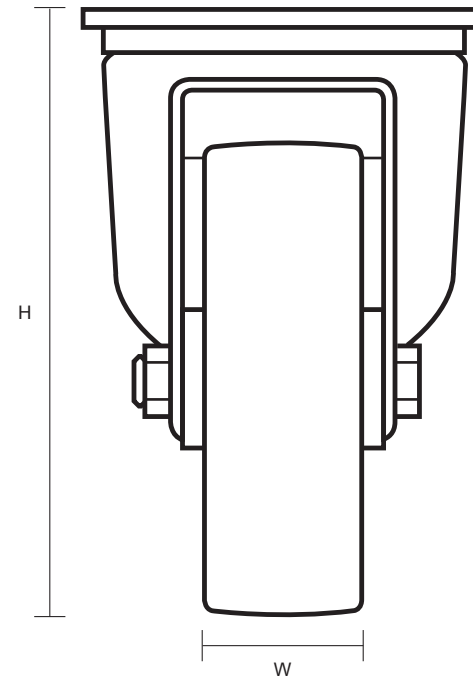

100-3360-ASR/SWB (100mm Swivel Braked Castor Anti-Static Rubber Wheel )

Castor Dimensions - Key		
D	Wheel Diameter (mm)	100mm
L	Plate Dimension Length (mm)	105mm
L1	Plate Dimension Width (mm)	85mm
C	Plate Hole Centers length (mm)	80mm
C1	Plate Hole Centers width (mm)	60mm
D1	Plate Hole Diameter (mm)	8mm
H	Total Castor Height (mm)	128mm
W	Tread Width (mm)	22mm
R	Swivel Radius (mm)	125mm