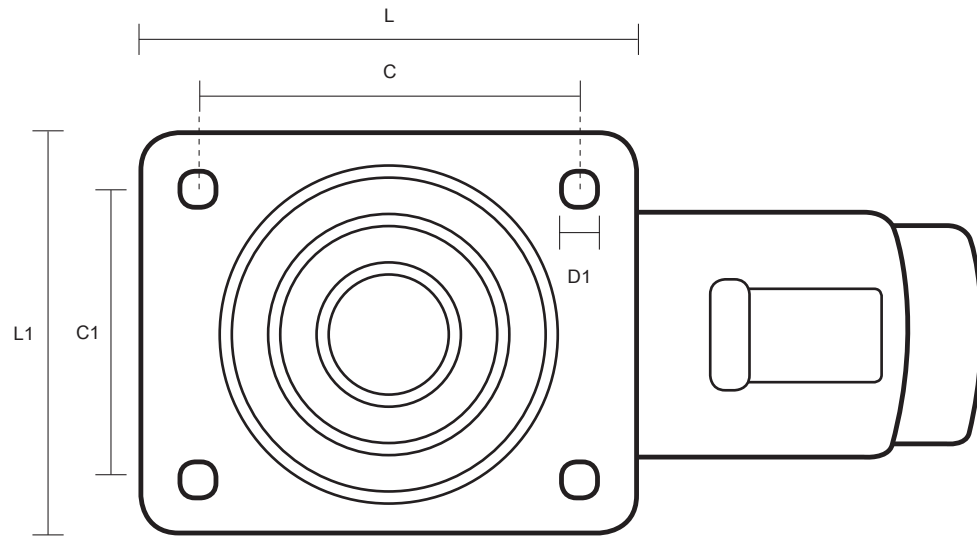

100-3360-ASR/SWB (100mm Swivel Braked Castor Anti-Static Rubber Wheel )

Castor Dimensions - Key		
D	Wheel Diameter (mm)	100mm
L	Plate Dimension Length (mm)	105mm
L1	Plate Dimension Width (mm)	85mm
C	Plate Hole Centers length (mm)	80mm
C1	Plate Hole Centers width (mm)	60mm
D1	Plate Hole Diameter (mm)	8mm
H	Total Castor Height (mm)	128mm
W	Tread Width (mm)	22mm
R	Swivel Radius (mm)	125mm