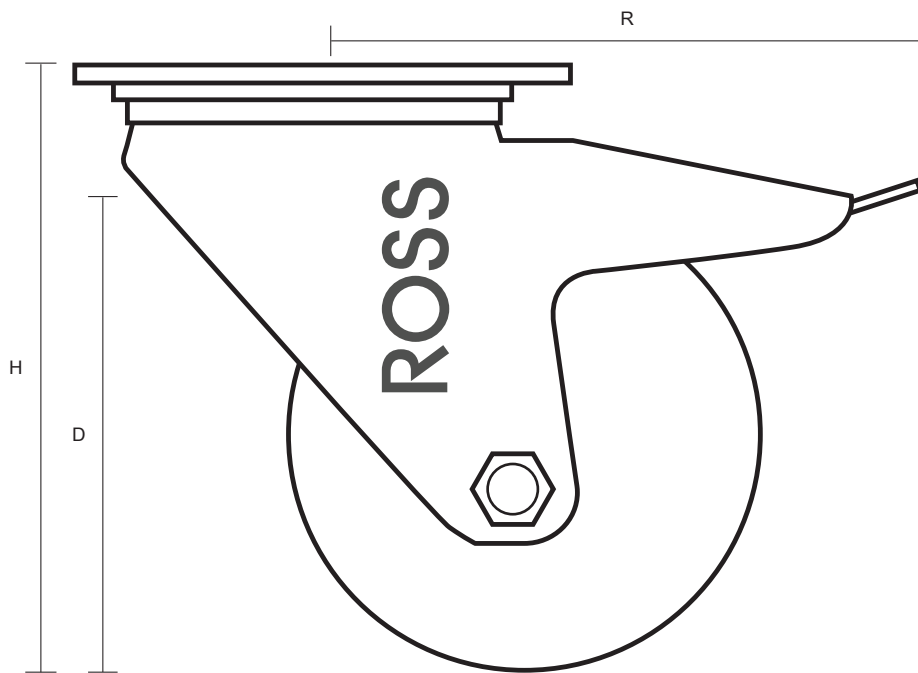

100-3360-ASR/SWB (100mm Swivel Braked Castor Anti-Static Rubber Wheel )

Castor Dimensions - Key		
D	Wheel Diameter (mm)	100mm
L	Plate Dimension Length (mm)	105mm
L1	Plate Dimension Width (mm)	85mm
C	Plate Hole Centers length (mm)	80mm
C1	Plate Hole Centers width (mm)	60mm
D1	Plate Hole Diameter (mm)	8mm
H	Total Castor Height (mm)	128mm
W	Tread Width (mm)	22mm
R	Swivel Radius (mm)	125mm