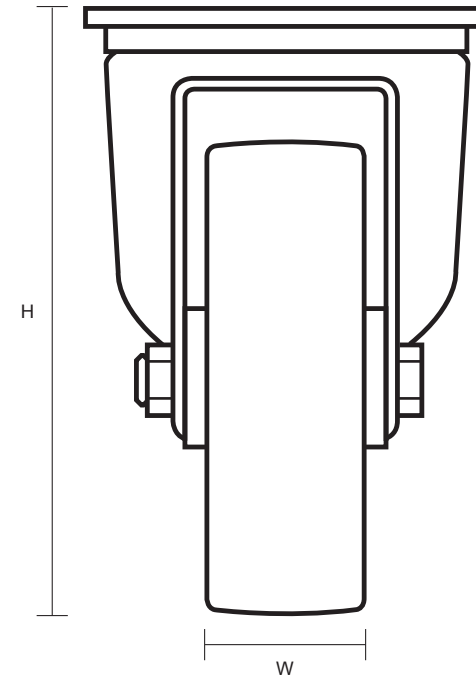

# 100-3360-ASR (100mm Swivel Castor Anti-Static Rubber Wheel)

Castor Dimensions - Key		
D	Wheel Diameter (mm)	100mm
L	Plate Dimension Length (mm)	105mm
L1	Plate Dimension Width (mm)	85mm
C	Plate Hole Centers length (mm)	80mm
C1	Plate Hole Centers width (mm)	60mm
D1	Plate Hole Diameter (mm)	8mm
H	Total Castor Height (mm)	128mm
W	Tread Width (mm)	22mm
R	Swivel Radius (mm)	85mm