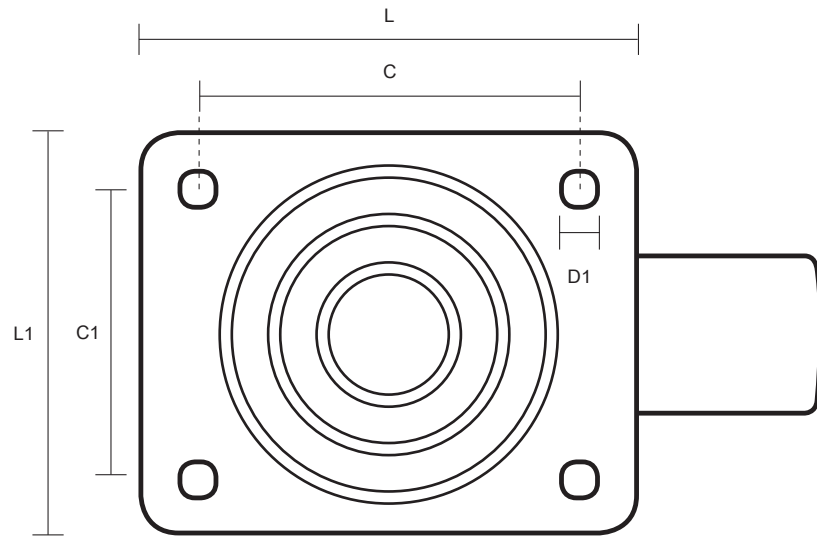

# 100-3360-ASR (100mm Swivel Castor Anti-Static Rubber Wheel)

Castor Dimensions - Key		
D	Wheel Diameter (mm)	100mm
L	Plate Dimension Length (mm)	105mm
L1	Plate Dimension Width (mm)	85mm
C	Plate Hole Centers length (mm)	80mm
C1	Plate Hole Centers width (mm)	60mm
D1	Plate Hole Diameter (mm)	8mm
H	Total Castor Height (mm)	128mm
W	Tread Width (mm)	22mm
R	Swivel Radius (mm)	85mm