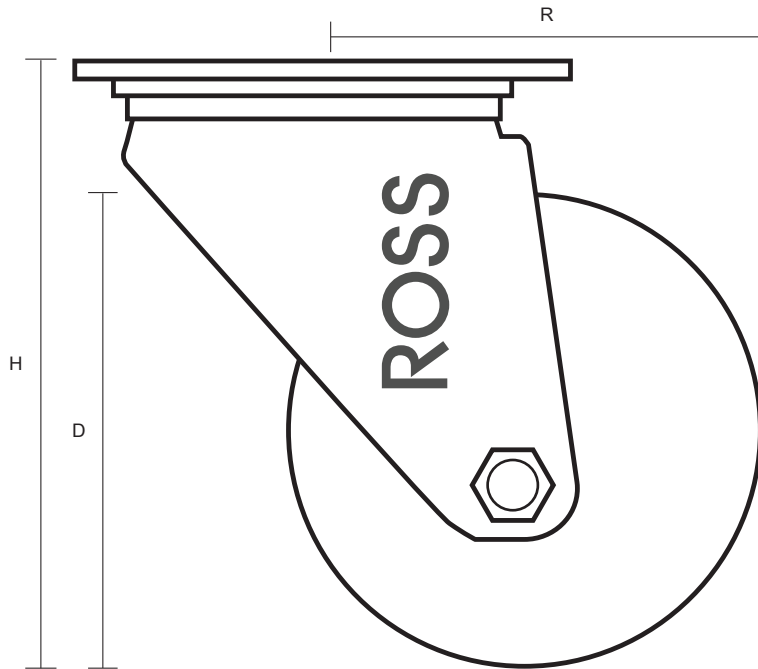

# 100-3360-ASR (100mm Swivel Castor Anti-Static Rubber Wheel)

Castor Dimensions - Key		
D	Wheel Diameter (mm)	100mm
L	Plate Dimension Length (mm)	105mm
L1	Plate Dimension Width (mm)	85mm
C	Plate Hole Centers length (mm)	80mm
C1	Plate Hole Centers width (mm)	60mm
D1	Plate Hole Diameter (mm)	8mm
H	Total Castor Height (mm)	128mm
W	Tread Width (mm)	22mm
R	Swivel Radius (mm)	85mm