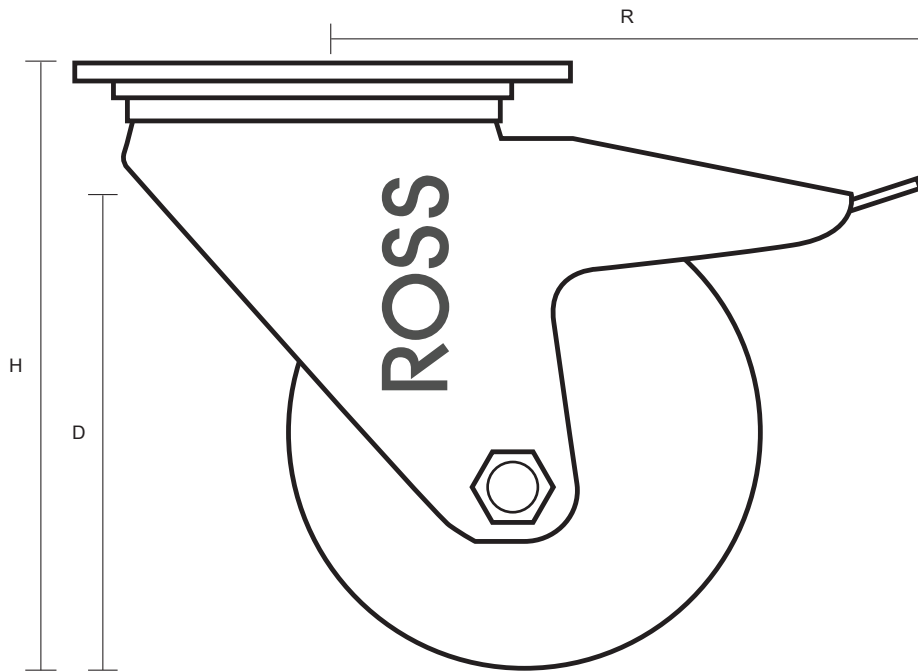

100-3360-GVR/SWB (100mm Swivel Braked Castor Grey Rubber Wheel)

Castor Dimensions - Key		
D	Wheel Diameter (mm)	100mm
L	Plate Dimension Length (mm)	105mm
L1	Plate Dimension Width (mm)	85mm
C	Plate Hole Centers length (mm)	80/77mm
C1	Plate Hole Centers width (mm)	60mm
D1	Plate Hole Diameter (mm)	8mm
H	Total Castor Height (mm)	128mm
W	Tread Width (mm)	23mm
R	Swivel Radius (mm)	123mm