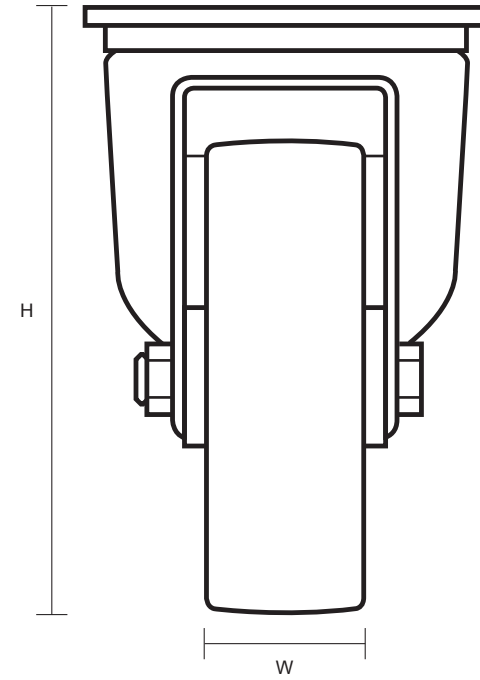

100-3360-GVR/SWB (100mm Swivel Braked Castor Grey Rubber Wheel)

Castor Dimensions - Key		
D	Wheel Diameter (mm)	100mm
L	Plate Dimension Length (mm)	105mm
L1	Plate Dimension Width (mm)	85mm
C	Plate Hole Centers length (mm)	80/77mm
C1	Plate Hole Centers width (mm)	60mm
D1	Plate Hole Diameter (mm)	8mm
H	Total Castor Height (mm)	128mm
W	Tread Width (mm)	23mm
R	Swivel Radius (mm)	123mm