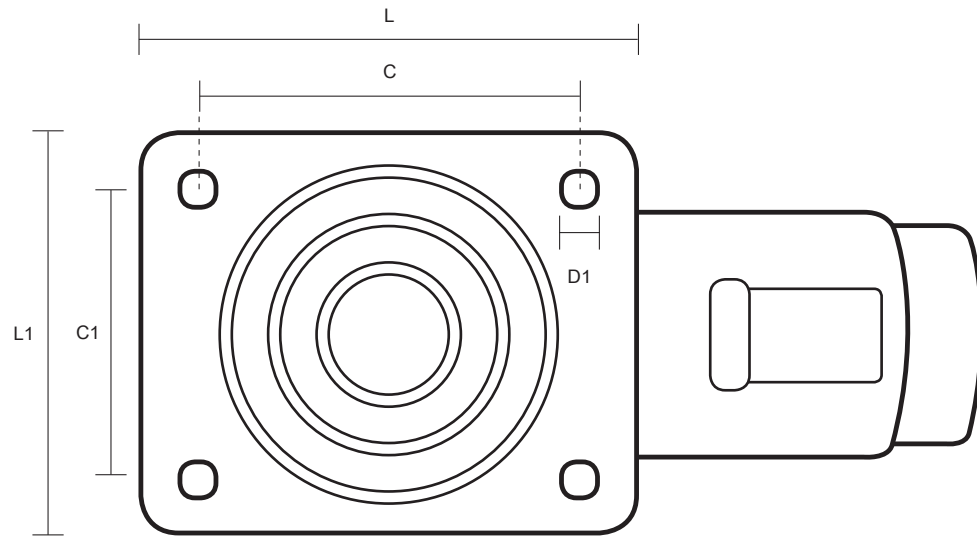

100-3360-GVR/SWB (100mm Swivel Braked Castor Grey Rubber Wheel)

Castor Dimensions - Key		
D	Wheel Diameter (mm)	100mm
L	Plate Dimension Length (mm)	105mm
L1	Plate Dimension Width (mm)	85mm
C	Plate Hole Centers length (mm)	80/77mm
C1	Plate Hole Centers width (mm)	60mm
D1	Plate Hole Diameter (mm)	8mm
H	Total Castor Height (mm)	128mm
W	Tread Width (mm)	23mm
R	Swivel Radius (mm)	123mm