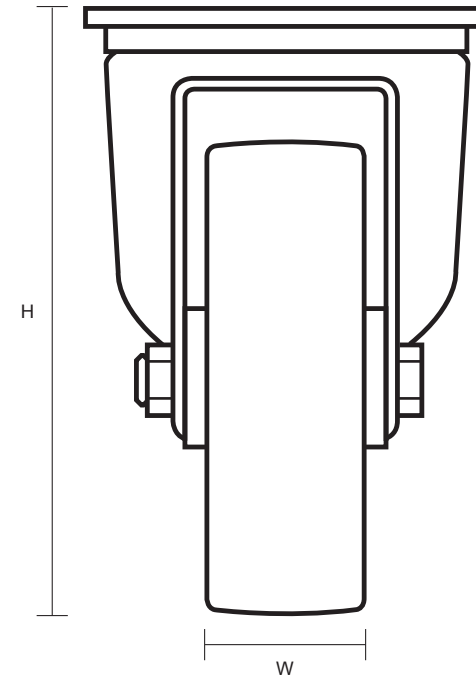

100-3360-GVR (100mm Swivel Castor Grey Rubber Wheel)

Castor Dimensions - Key		
D	Wheel Diameter (mm)	100mm
L	Plate Dimension Length (mm)	105mm
L1	Plate Dimension Width (mm)	85mm
C	Plate Hole Centers length (mm)	80/77mm
C1	Plate Hole Centers width (mm)	60mm
D1	Plate Hole Diameter (mm)	8mm
H	Total Castor Height (mm)	128mm
W	Tread Width (mm)	23mm
R	Swivel Radius (mm)	91mm