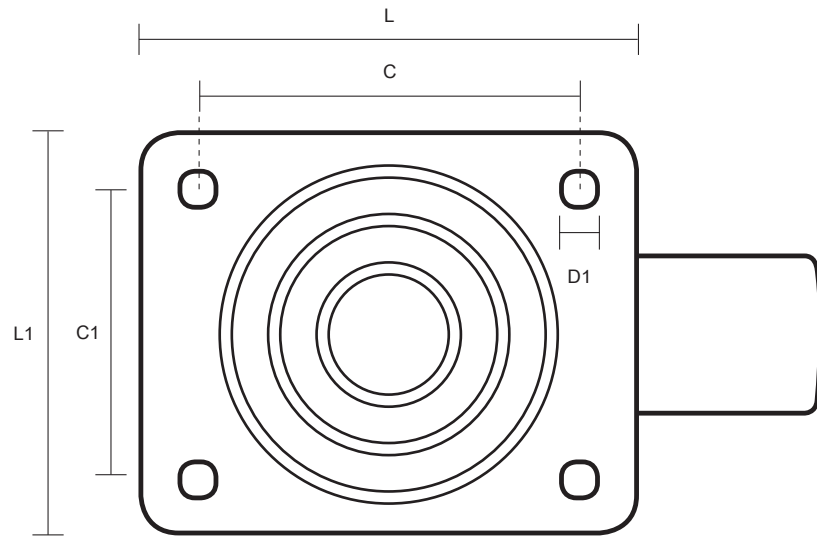

100-3360-GVR (100mm Swivel Castor Grey Rubber Wheel)

Castor Dimensions - Key		
D	Wheel Diameter (mm)	100mm
L	Plate Dimension Length (mm)	105mm
L1	Plate Dimension Width (mm)	85mm
C	Plate Hole Centers length (mm)	80/77mm
C1	Plate Hole Centers width (mm)	60mm
D1	Plate Hole Diameter (mm)	8mm
H	Total Castor Height (mm)	128mm
W	Tread Width (mm)	23mm
R	Swivel Radius (mm)	91mm