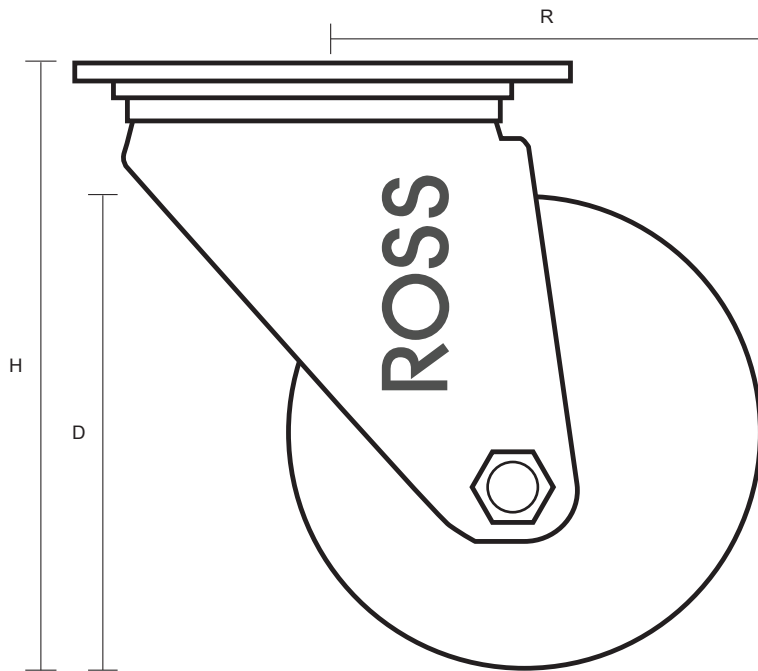

100-3360-GVR (100mm Swivel Castor Grey Rubber Wheel)

Castor Dimensions - Key		
D	Wheel Diameter (mm)	100mm
L	Plate Dimension Length (mm)	105mm
L1	Plate Dimension Width (mm)	85mm
C	Plate Hole Centers length (mm)	80/77mm
C1	Plate Hole Centers width (mm)	60mm
D1	Plate Hole Diameter (mm)	8mm
H	Total Castor Height (mm)	128mm
W	Tread Width (mm)	23mm
R	Swivel Radius (mm)	91mm