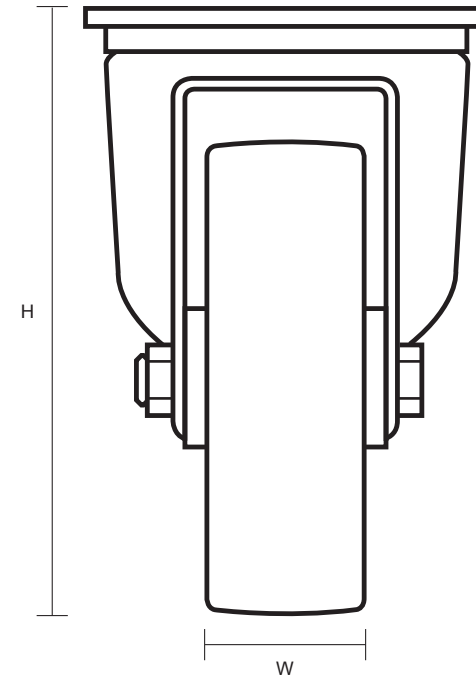

100-3360-PNB (100mm Swivel Castor Polyurethane Wheel)

Castor Dimensions - Key		
D	Wheel Diameter (mm)	100mm
L	Plate Dimension Length (mm)	105mm
L1	Plate Dimension Width (mm)	85mm
C	Plate Hole Centers length (mm)	80/77mm
C1	Plate Hole Centers width (mm)	60mm
D1	Plate Hole Diameter (mm)	8mm
H	Total Castor Height (mm)	128mm
W	Tread Width (mm)	30mm
R	Swivel Radius (mm)	91mm