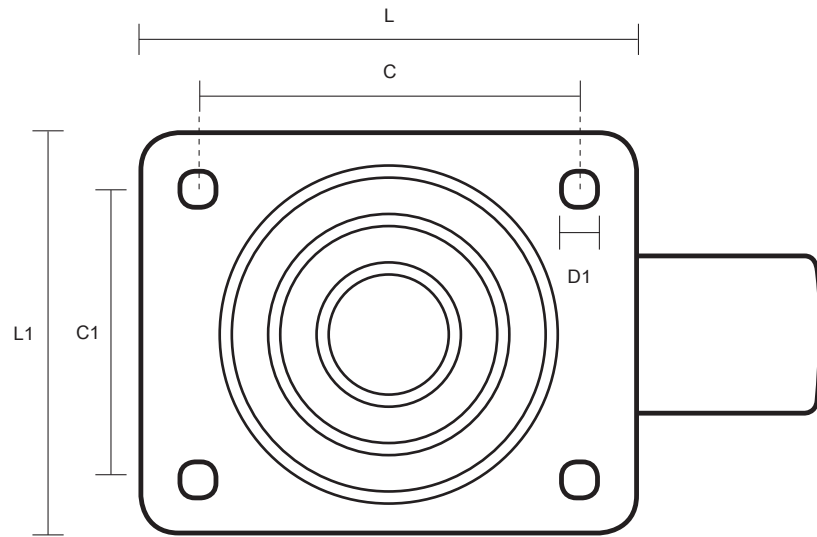

100-3360-PNB (100mm Swivel Castor Polyurethane Wheel)

Castor Dimensions - Key		
D	Wheel Diameter (mm)	100mm
L	Plate Dimension Length (mm)	105mm
L1	Plate Dimension Width (mm)	85mm
C	Plate Hole Centers length (mm)	80/77mm
C1	Plate Hole Centers width (mm)	60mm
D1	Plate Hole Diameter (mm)	8mm
H	Total Castor Height (mm)	128mm
W	Tread Width (mm)	30mm
R	Swivel Radius (mm)	91mm