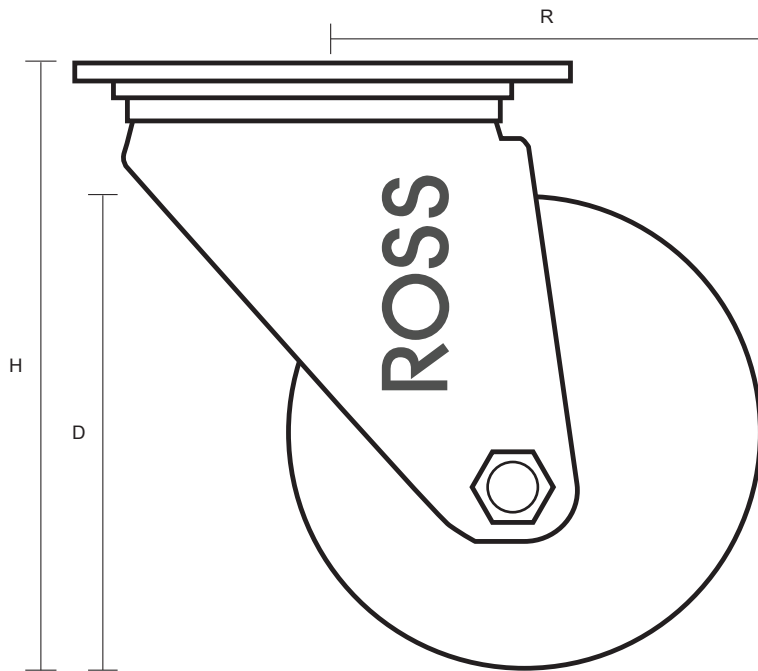

100-3360-PNB (100mm Swivel Castor Polyurethane Wheel)

Castor Dimensions - Key		
D	Wheel Diameter (mm)	100mm
L	Plate Dimension Length (mm)	105mm
L1	Plate Dimension Width (mm)	85mm
C	Plate Hole Centers length (mm)	80/77mm
C1	Plate Hole Centers width (mm)	60mm
D1	Plate Hole Diameter (mm)	8mm
H	Total Castor Height (mm)	128mm
W	Tread Width (mm)	30mm
R	Swivel Radius (mm)	91mm