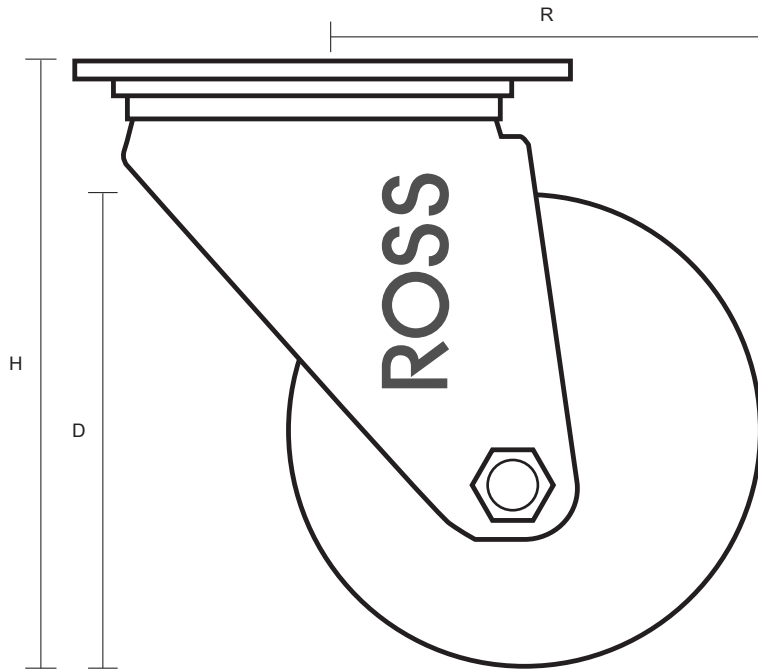

100-3360-PVR (100mm Swivel Castor Black Rubber Wheel)

Castor Dimensions - Key		
D	Wheel Diameter (mm)	100mm
L	Plate Dimension Length (mm)	105mm
L1	Plate Dimension Width (mm)	85mm
C	Plate Hole Centers length (mm)	80/77mm
C1	Plate Hole Centers width (mm)	60mm
D1	Plate Hole Diameter (mm)	8mm
H	Total Castor Height (mm)	128mm
W	Tread Width (mm)	23mm
R	Swivel Radius (mm)	91mm