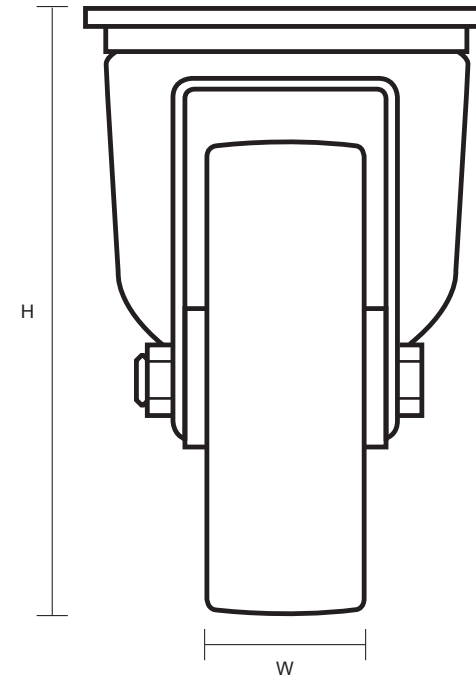

100-3360-PVR (100mm Swivel Castor Black Rubber Wheel)

Castor Dimensions - Key		
D	Wheel Diameter (mm)	100mm
L	Plate Dimension Length (mm)	105mm
L1	Plate Dimension Width (mm)	85mm
C	Plate Hole Centers length (mm)	80/77mm
C1	Plate Hole Centers width (mm)	60mm
D1	Plate Hole Diameter (mm)	8mm
H	Total Castor Height (mm)	128mm
W	Tread Width (mm)	23mm
R	Swivel Radius (mm)	91mm