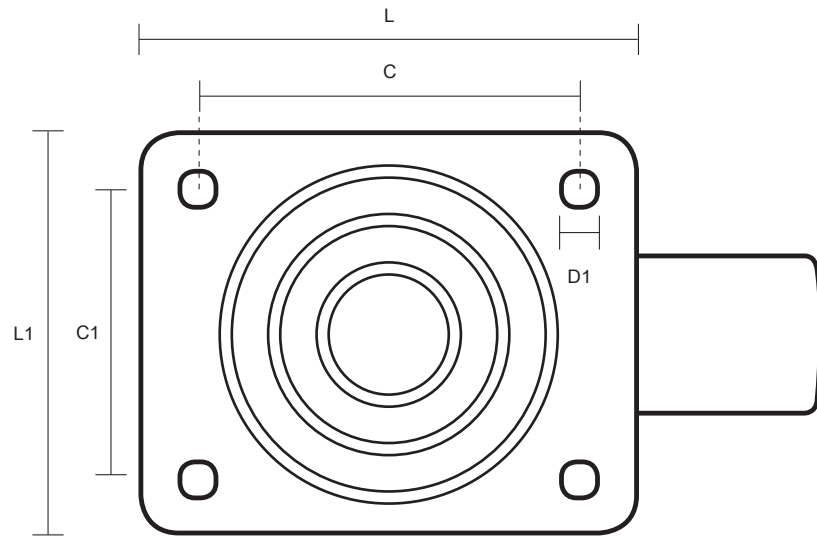

100-3360-PVR (100mm Swivel Castor Black Rubber Wheel)

Castor Dimensions - Key		
D	Wheel Diameter (mm)	100mm
L	Plate Dimension Length (mm)	105mm
L1	Plate Dimension Width (mm)	85mm
C	Plate Hole Centers length (mm)	80/77mm
C1	Plate Hole Centers width (mm)	60mm
D1	Plate Hole Diameter (mm)	8mm
H	Total Castor Height (mm)	128mm
W	Tread Width (mm)	23mm
R	Swivel Radius (mm)	91mm