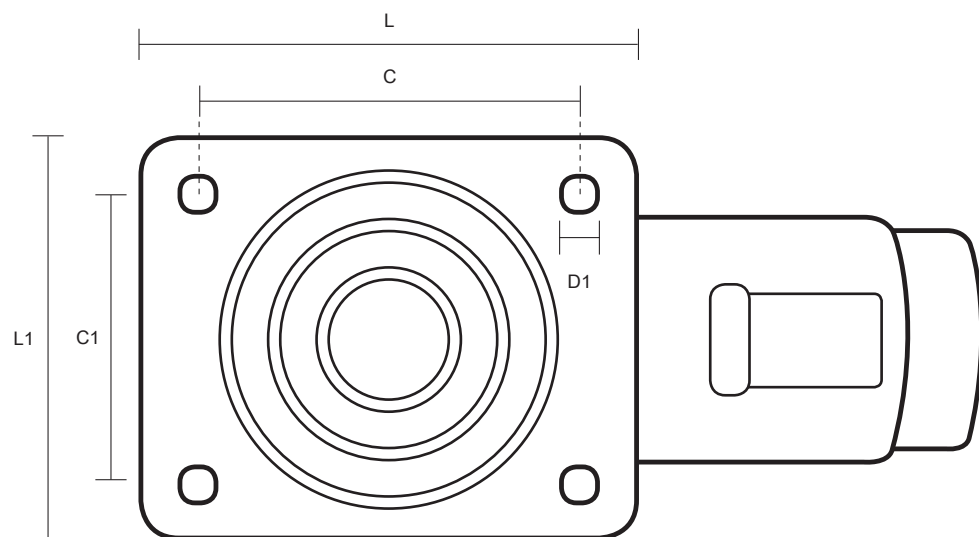

100-3360-RNB/SWB (100mm Swivel Braked Castor Blue Rubber Wheel)

Castor Dimensions - Key

D	Wheel Diameter (mm)	100mm
L	Plate Dimension Length (mm)	105mm
L1	Plate Dimension Width (mm)	85mm
C	Plate Hole Centers length (mm)	80/77mm
C1	Plate Hole Centers width (mm)	60mm
D1	Plate Hole Diameter (mm)	8mm
H	Total Castor Height (mm)	128mm
W	Tread Width (mm)	29mm
R	Swivel Radius (mm)	123mm