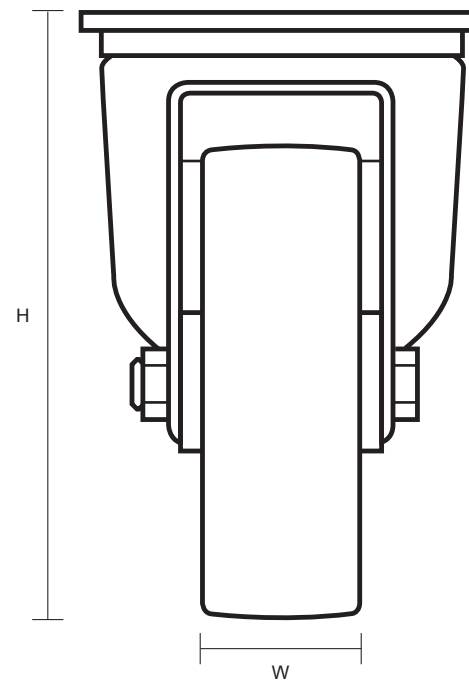

100-3360-RNB/SWB (100mm Swivel Braked Castor Blue Rubber Wheel)

Castor Dimensions - Key

D	Wheel Diameter (mm)	100mm
L	Plate Dimension Length (mm)	105mm
L1	Plate Dimension Width (mm)	85mm
C	Plate Hole Centers length (mm)	80/77mm
C1	Plate Hole Centers width (mm)	60mm
D1	Plate Hole Diameter (mm)	8mm
H	Total Castor Height (mm)	128mm
W	Tread Width (mm)	29mm
R	Swivel Radius (mm)	123mm