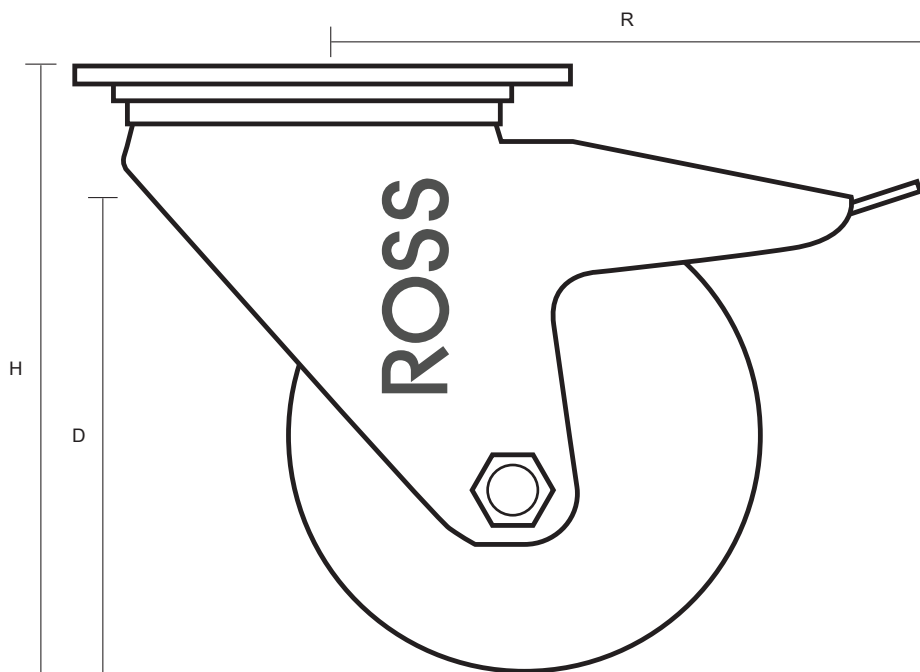

100-3360-RNB/SWB (100mm Swivel Braked Castor Blue Rubber Wheel)

Castor Dimensions - Key

D	Wheel Diameter (mm)	100mm
L	Plate Dimension Length (mm)	105mm
L1	Plate Dimension Width (mm)	85mm
C	Plate Hole Centers length (mm)	80/77mm
C1	Plate Hole Centers width (mm)	60mm
D1	Plate Hole Diameter (mm)	8mm
H	Total Castor Height (mm)	128mm
W	Tread Width (mm)	29mm
R	Swivel Radius (mm)	123mm