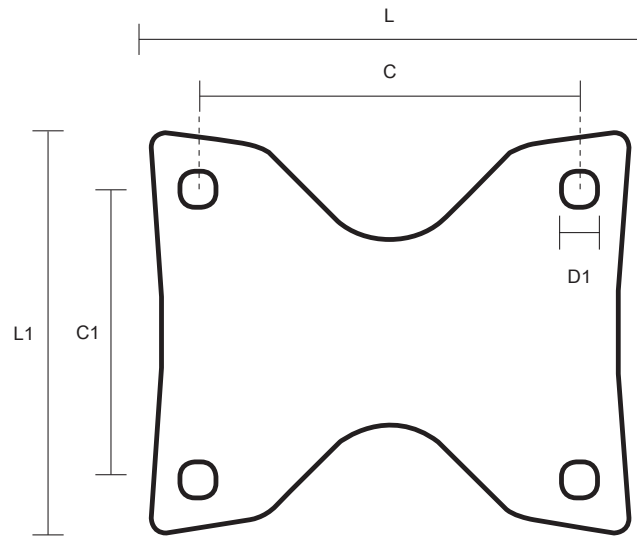

100-3368-PVR (100mm Fixed Castor Black Rubber Wheel)

Castor Dimensions - Key		
D	Wheel Diameter (mm)	100mm
L	Plate Dimension Length (mm)	101mm
L1	Plate Dimension Width (mm)	85mm
C	Plate Hole Centers length (mm)	80/77mm
C1	Plate Hole Centers width (mm)	60mm
D1	Plate Hole Diameter (mm)	8mm
H	Total Castor Height (mm)	128mm
W	Tread Width (mm)	23mm
R	Swivel Radius (mm)	n/a