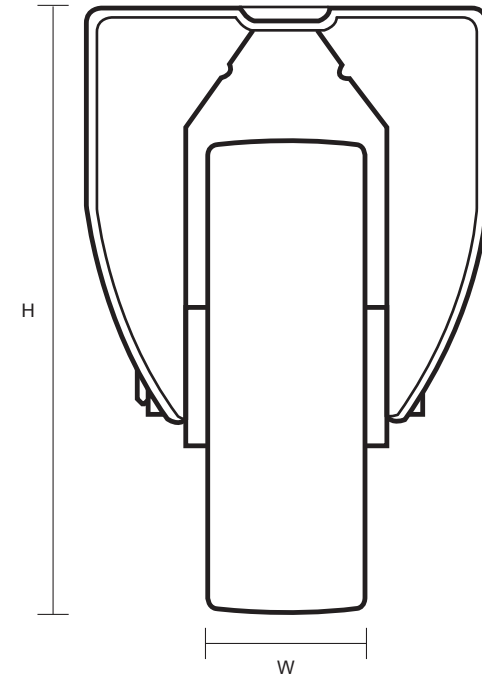

100-3368-PVR (100mm Fixed Castor Black Rubber Wheel)

Castor Dimensions - Key		
D	Wheel Diameter (mm)	100mm
L	Plate Dimension Length (mm)	101mm
L1	Plate Dimension Width (mm)	85mm
C	Plate Hole Centers length (mm)	80/77mm
C1	Plate Hole Centers width (mm)	60mm
D1	Plate Hole Diameter (mm)	8mm
H	Total Castor Height (mm)	128mm
W	Tread Width (mm)	23mm
R	Swivel Radius (mm)	n/a