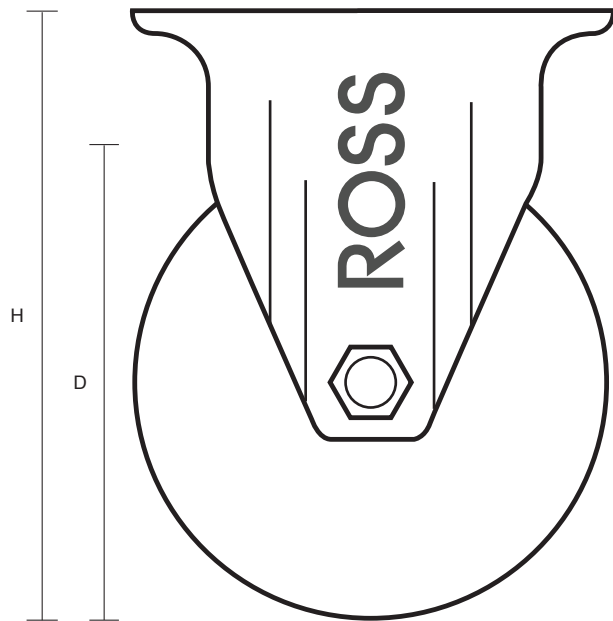

100-3368-PVR (100mm Fixed Castor Black Rubber Wheel)

Castor Dimensions - Key		
D	Wheel Diameter (mm)	100mm
L	Plate Dimension Length (mm)	101mm
L1	Plate Dimension Width (mm)	85mm
C	Plate Hole Centers length (mm)	80/77mm
C1	Plate Hole Centers width (mm)	60mm
D1	Plate Hole Diameter (mm)	8mm
H	Total Castor Height (mm)	128mm
W	Tread Width (mm)	23mm
R	Swivel Radius (mm)	n/a