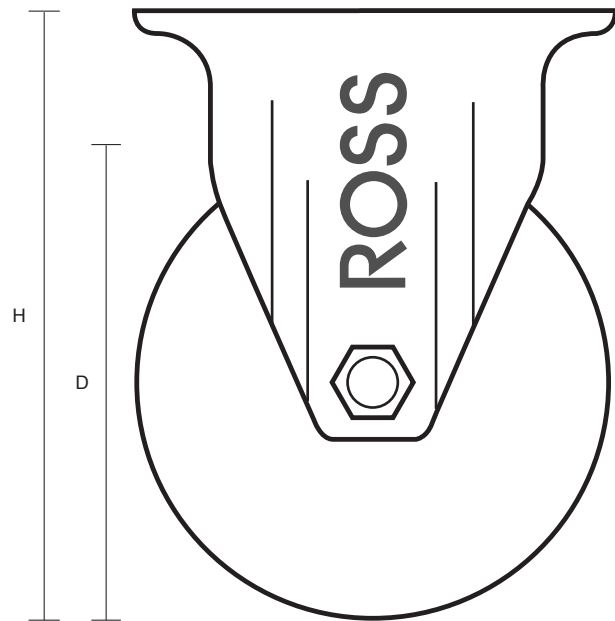

100-3368-RNB (100mm Fixed Castor Blue Non Marking Rubber Wheel)

Castor Dimensions - Key		
D	Wheel Diameter (mm)	100mm
L	Plate Dimension Length (mm)	101mm
L1	Plate Dimension Width (mm)	85mm
C	Plate Hole Centers length (mm)	80/77mm
C1	Plate Hole Centers width (mm)	60mm
D1	Plate Hole Diameter (mm)	8mm
H	Total Castor Height (mm)	128mm
W	Tread Width (mm)	29mm
R	Swivel Radius (mm)	n/a