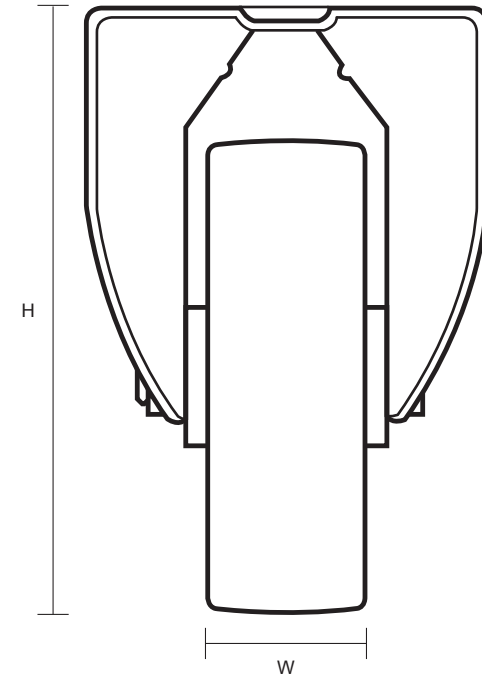

100-3368-RNB (100mm Fixed Castor Blue Non Marking Rubber Wheel)

Castor Dimensions - Key		
D	Wheel Diameter (mm)	100mm
L	Plate Dimension Length (mm)	101mm
L1	Plate Dimension Width (mm)	85mm
C	Plate Hole Centers length (mm)	80/77mm
C1	Plate Hole Centers width (mm)	60mm
D1	Plate Hole Diameter (mm)	8mm
H	Total Castor Height (mm)	128mm
W	Tread Width (mm)	29mm
R	Swivel Radius (mm)	n/a