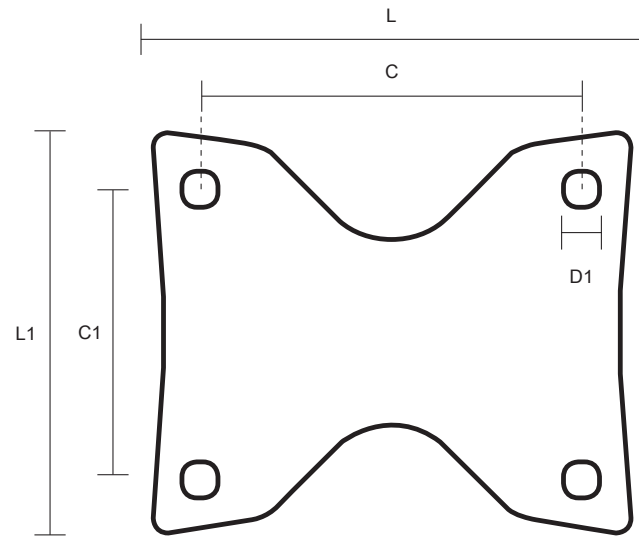

100-3368-RNB (100mm Fixed Castor Blue Non Marking Rubber Wheel)

Castor Dimensions - Key		
D	Wheel Diameter (mm)	100mm
L	Plate Dimension Length (mm)	101mm
L1	Plate Dimension Width (mm)	85mm
C	Plate Hole Centers length (mm)	80/77mm
C1	Plate Hole Centers width (mm)	60mm
D1	Plate Hole Diameter (mm)	8mm
H	Total Castor Height (mm)	128mm
W	Tread Width (mm)	29mm
R	Swivel Radius (mm)	n/a