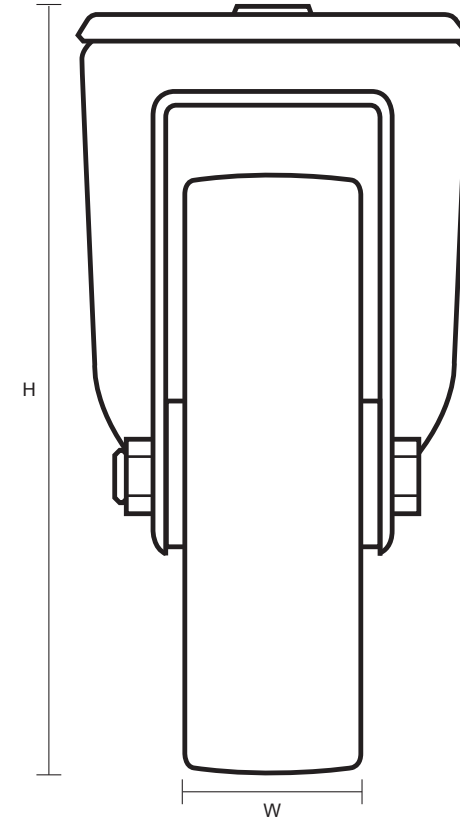

100-4000-ASR (100mm Swivel Castor Anti-static Rubber Wheel)

Castor Dimensions - Key		
D	Wheel Diameter (mm)	100mm
L	Plate Dimension Length (mm)	n/a
L1	Plate Dimension Width (mm)	n/a
C	Plate Hole Centers length (mm)	n/a
C1	Plate Hole Centers width (mm)	n/a
D1	Bolt Hole Diameter (mm)	12mm
H	Total Castor Height (mm)	128mm
W	Tread Width (mm)	22mm
R	Swivel Radius (mm)	80mm
S	Swivel Race Diameter (mm)	65mm