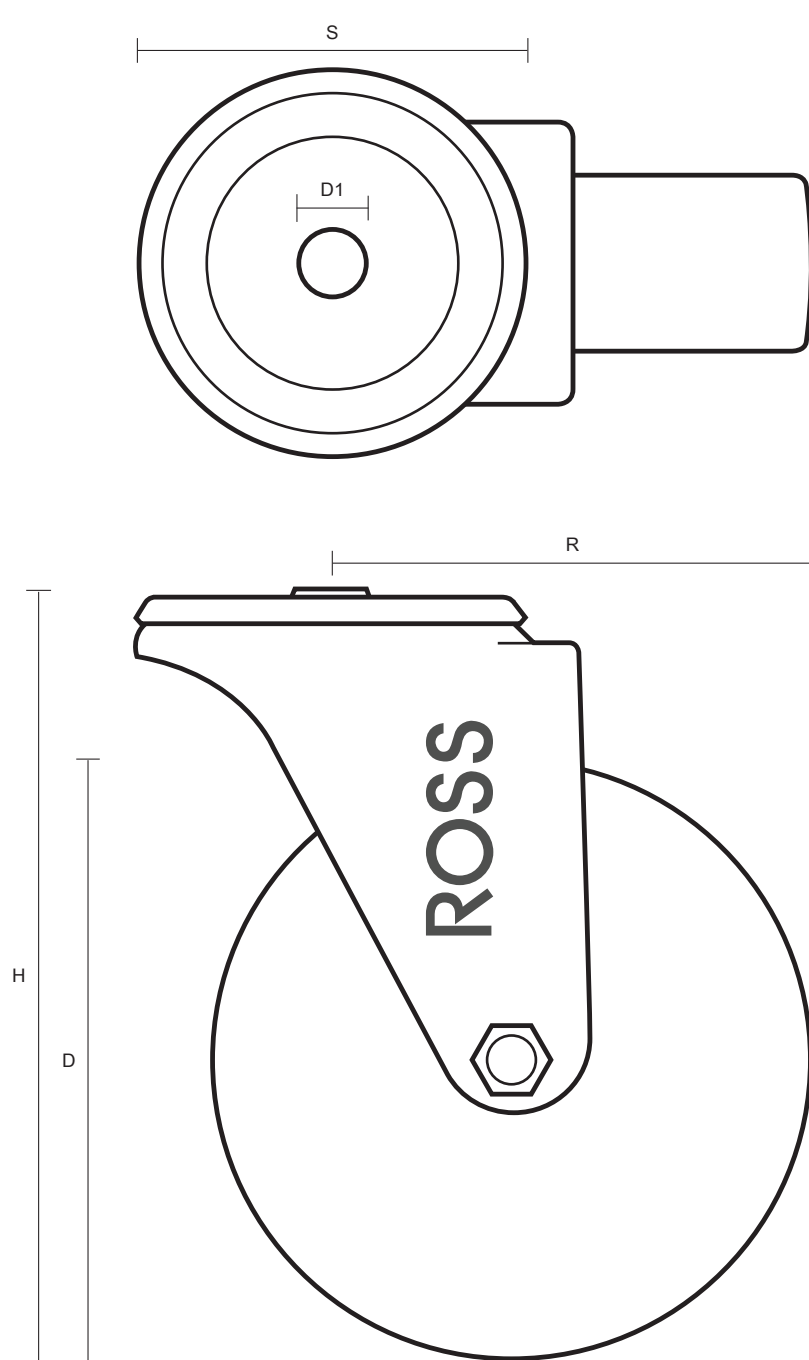

100-4000-ASR (100mm Swivel Castor Anti-static Rubber Wheel)

Castor Dimensions - Key		
D	Wheel Diameter (mm)	100mm
L	Plate Dimension Length (mm)	n/a
L1	Plate Dimension Width (mm)	n/a
C	Plate Hole Centers length (mm)	n/a
C1	Plate Hole Centers width (mm)	n/a
D1	Bolt Hole Diameter (mm)	12mm
H	Total Castor Height (mm)	128mm
W	Tread Width (mm)	22mm
R	Swivel Radius (mm)	80mm
S	Swivel Race Diameter (mm)	65mm