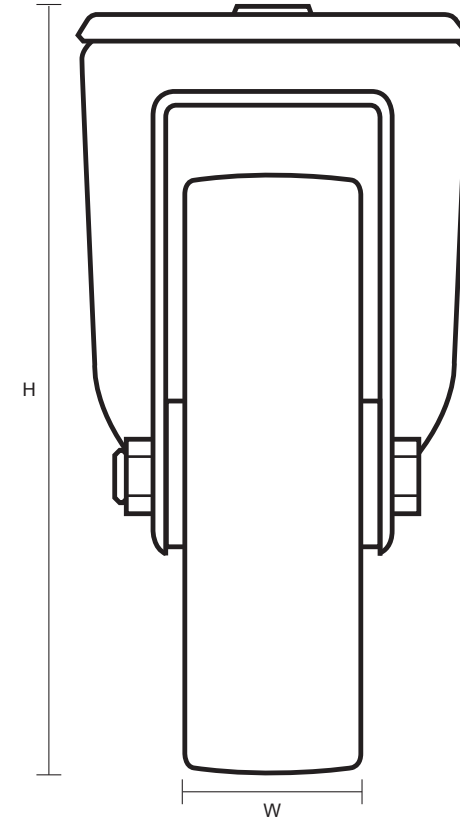

100-4000-GV (100mm Swivel Castor Grey Rubber Wheel)

Castor Dimensions - Key

D	Wheel Diameter (mm)	100mm
L	Plate Dimension Length (mm)	n/a
L1	Plate Dimension Width (mm)	n/a
C	Plate Hole Centers length (mm)	n/a
C1	Plate Hole Centers width (mm)	n/a
D1	Bolt Hole Diameter (mm)	12mm
H	Total Castor Height (mm)	128mm
W	Tread Width (mm)	22mm
R	Swivel Radius (mm)	80mm
S	Swivel Race Diameter (mm)	65mm