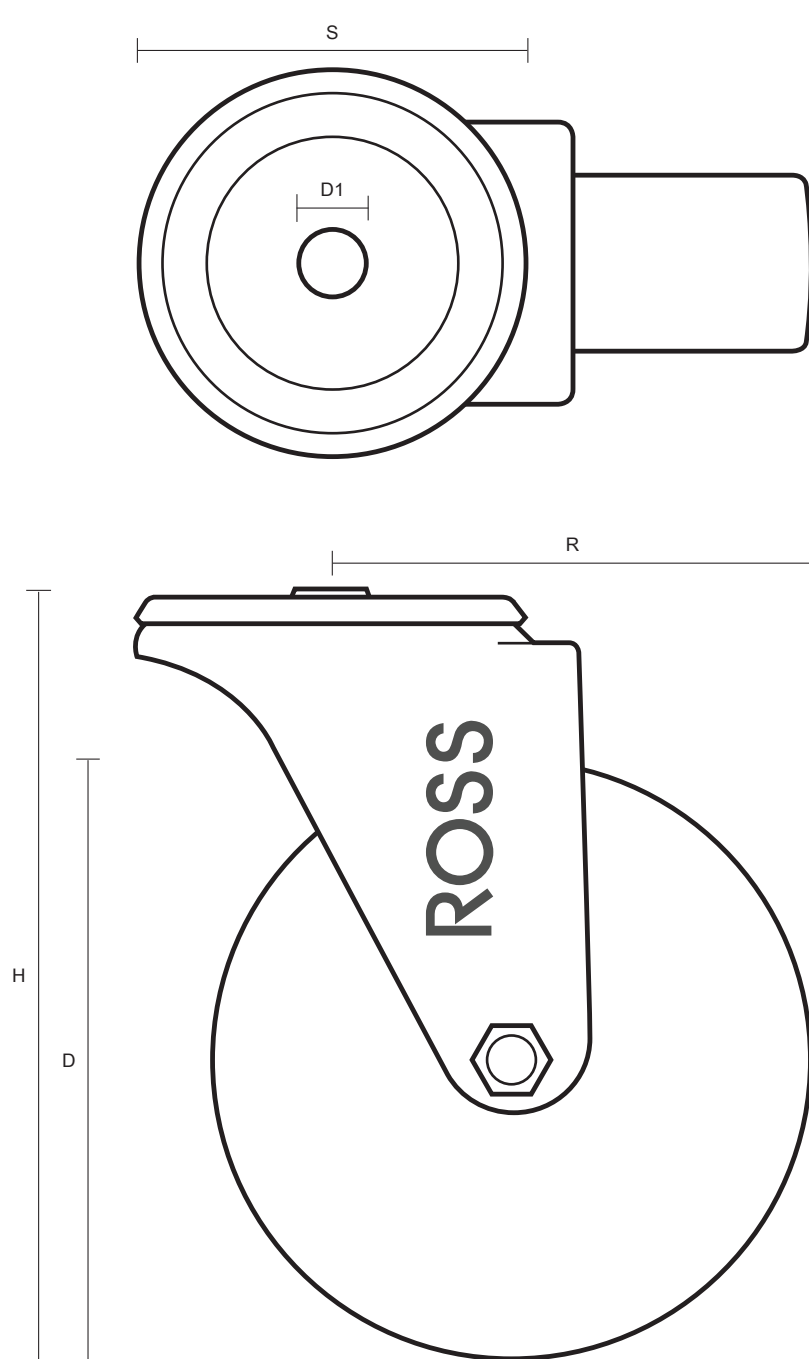

100-4000-GV (100mm Swivel Castor Grey Rubber Wheel)

Castor Dimensions - Key

D	Wheel Diameter (mm)	100mm
L	Plate Dimension Length (mm)	n/a
L1	Plate Dimension Width (mm)	n/a
C	Plate Hole Centers length (mm)	n/a
C1	Plate Hole Centers width (mm)	n/a
D1	Bolt Hole Diameter (mm)	12mm
H	Total Castor Height (mm)	128mm
W	Tread Width (mm)	22mm
R	Swivel Radius (mm)	80mm
S	Swivel Race Diameter (mm)	65mm