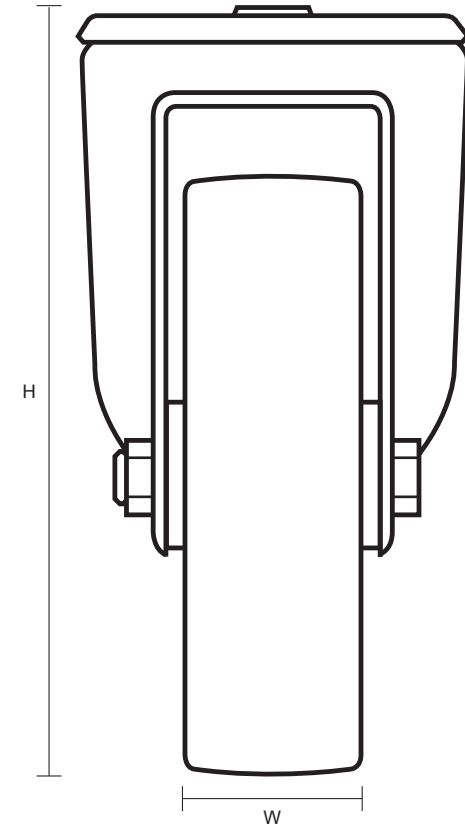

100-4000-NY/SWB (100mm Swivel Braked Castor White Nylon Wheel)

Castor Dimensions - Key		
D	Wheel Diameter (mm)	100mm
L	Plate Dimension Length (mm)	n/a
L1	Plate Dimension Width (mm)	n/a
C	Plate Hole Centers length (mm)	n/a
C1	Plate Hole Centers width (mm)	n/a
D1	Bolt Hole Diameter (mm)	12mm
H	Total Castor Height (mm)	128mm
W	Tread Width (mm)	30mm
R	Swivel Radius (mm)	120mm
S	Swivel race Diameter (mm)	65mm