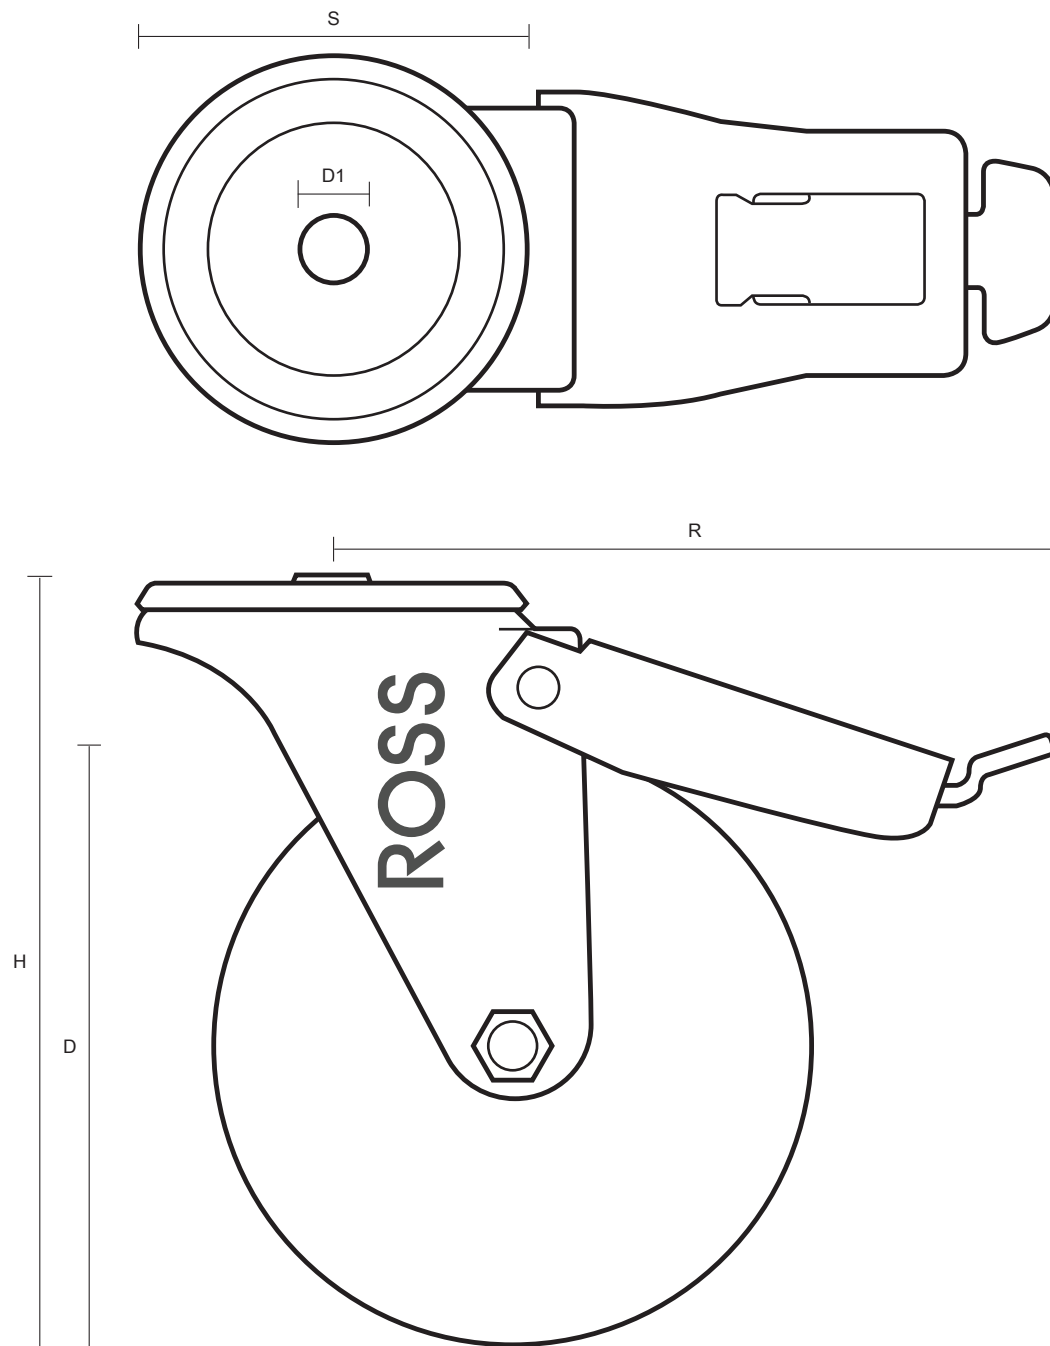

100-4000-NY/SWB (100mm Swivel Braked Castor White Nylon Wheel)

Castor Dimensions - Key		
D	Wheel Diameter (mm)	100mm
L	Plate Dimension Length (mm)	n/a
L1	Plate Dimension Width (mm)	n/a
C	Plate Hole Centers length (mm)	n/a
C1	Plate Hole Centers width (mm)	n/a
D1	Bolt Hole Diameter (mm)	12mm
H	Total Castor Height (mm)	128mm
W	Tread Width (mm)	30mm
R	Swivel Radius (mm)	120mm
S	Swivel race Diameter (mm)	65mm