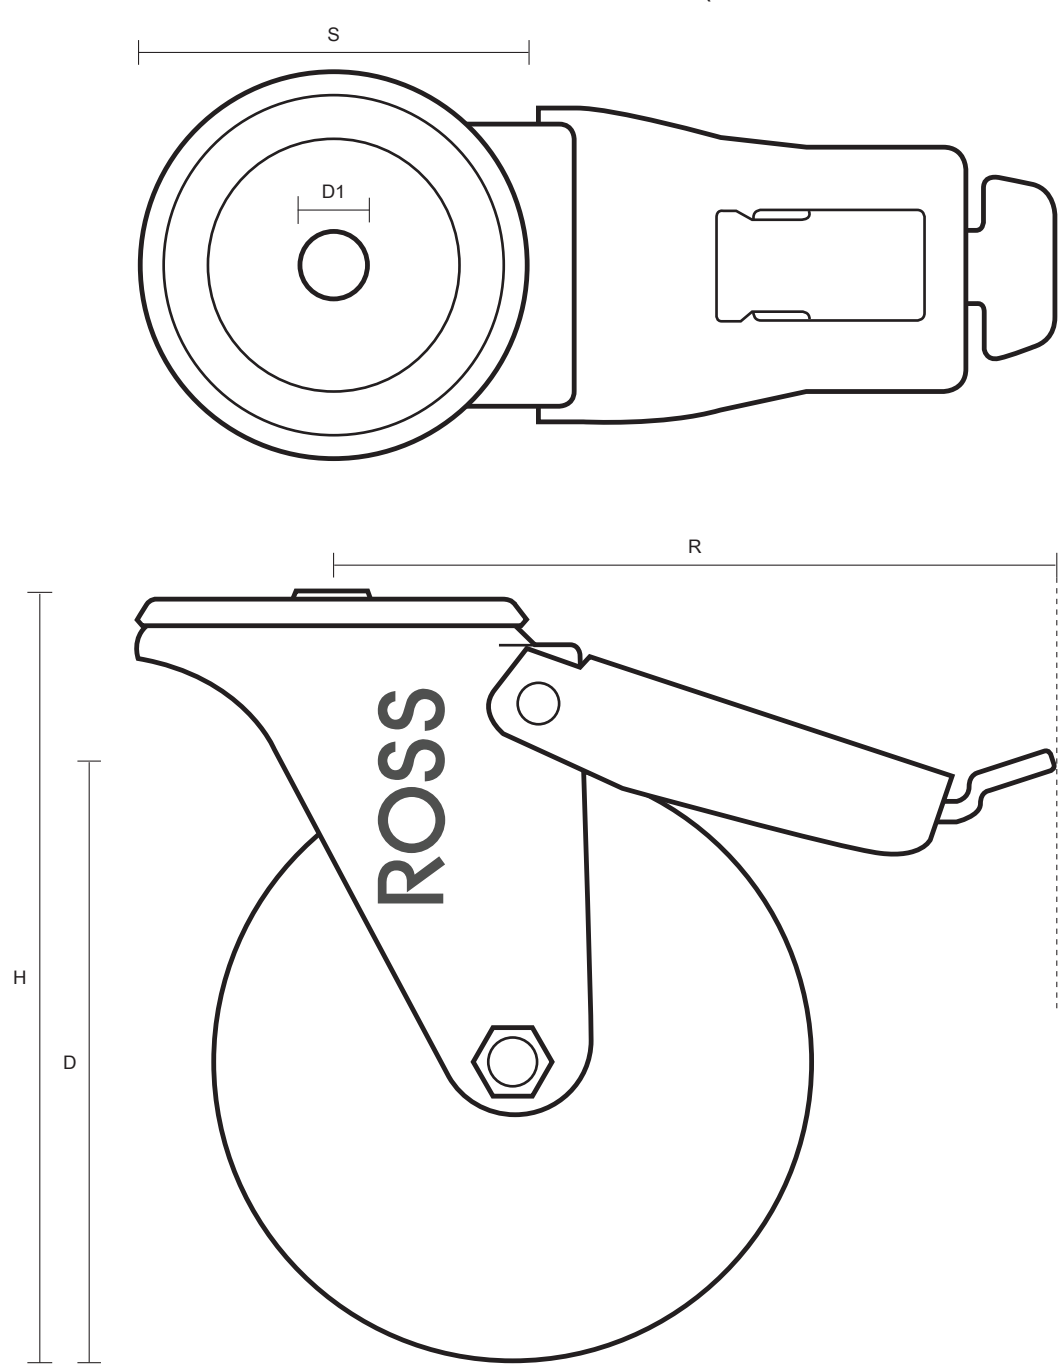

100-4000-PNB/SWB (100mm Swivel Braked Castor Polyurethane Tyred Wheel)

Castor Dimensions - Key		
D	Wheel Diameter (mm)	100mm
L	Plate Dimension Length (mm)	n/a
L1	Plate Dimension Width (mm)	n/a
C	Plate Hole Centers length (mm)	n/a
C1	Plate Hole Centers width (mm)	n/a
D1	Bolt Hole Diameter (mm)	12mm
H	Total Castor Height (mm)	128mm
W	Tread Width (mm)	30mm
R	Swivel Radius (mm)	120mm
S	Swivel race Diameter (mm)	65mm