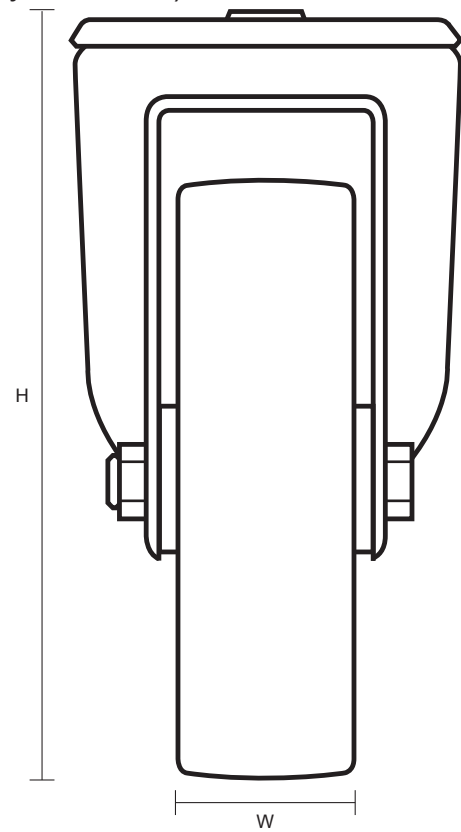

100-4000-PNB/SWB (100mm Swivel Braked Castor Polyurethane Tyred Wheel)

Castor Dimensions - Key		
D	Wheel Diameter (mm)	100mm
L	Plate Dimension Length (mm)	n/a
L1	Plate Dimension Width (mm)	n/a
C	Plate Hole Centers length (mm)	n/a
C1	Plate Hole Centers width (mm)	n/a
D1	Bolt Hole Diameter (mm)	12mm
H	Total Castor Height (mm)	128mm
W	Tread Width (mm)	30mm
R	Swivel Radius (mm)	120mm
S	Swivel race Diameter (mm)	65mm