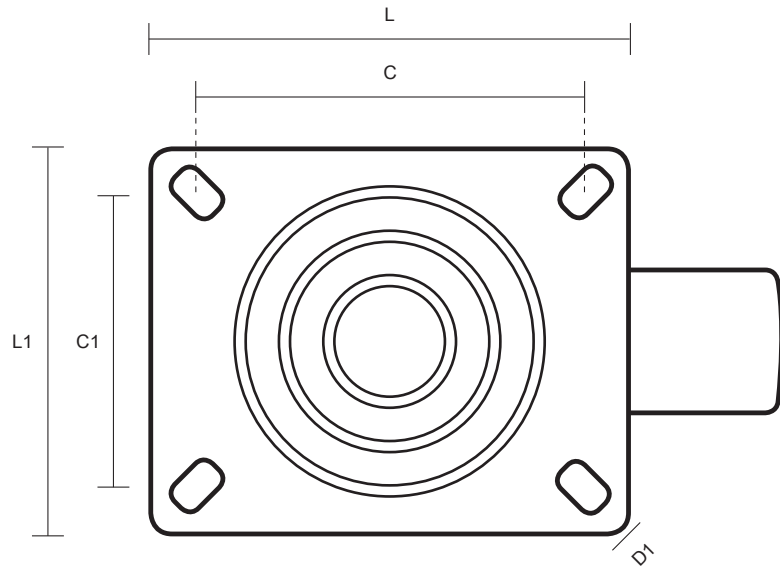

125-2260-NY (125mm Swivel Castor White Nylon Wheel)

Castor Dimensions - Key		
D	Wheel Diameter (mm)	125mm
L	Plate Dimension Length (mm)	99mm
L1	Plate Dimension Width (mm)	80mm
C	Plate Hole Centers length (mm)	80mm
C1	Plate Hole Centers width (mm)	60mm
D1	Plate Hole Diameter (mm)	8mm
H	Total Castor Height (mm)	155mm
W	Tread Width (mm)	39mm
R	Swivel Radius (mm)	100mm