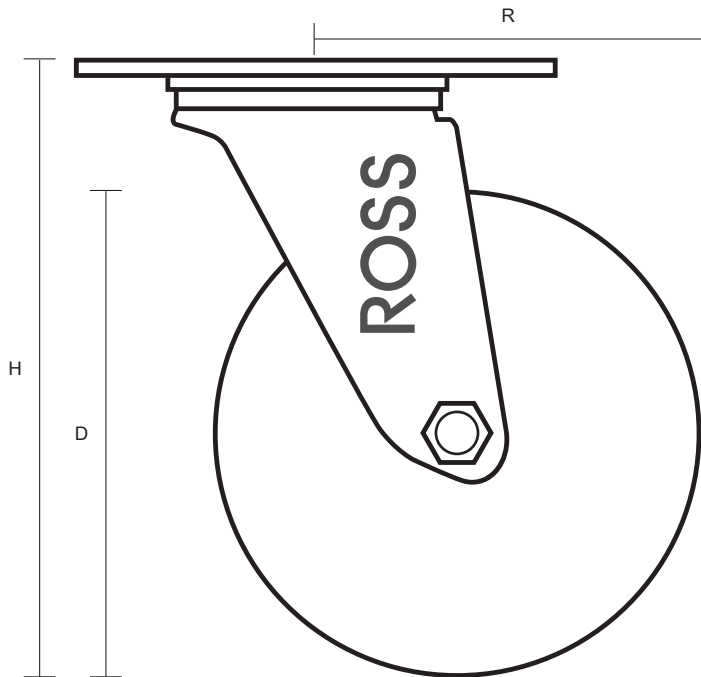

125-2260-NY (125mm Swivel Castor White Nylon Wheel)

Castor Dimensions - Key		
D	Wheel Diameter (mm)	125mm
L	Plate Dimension Length (mm)	99mm
L1	Plate Dimension Width (mm)	80mm
C	Plate Hole Centers length (mm)	80mm
C1	Plate Hole Centers width (mm)	60mm
D1	Plate Hole Diameter (mm)	8mm
H	Total Castor Height (mm)	155mm
W	Tread Width (mm)	39mm
R	Swivel Radius (mm)	100mm