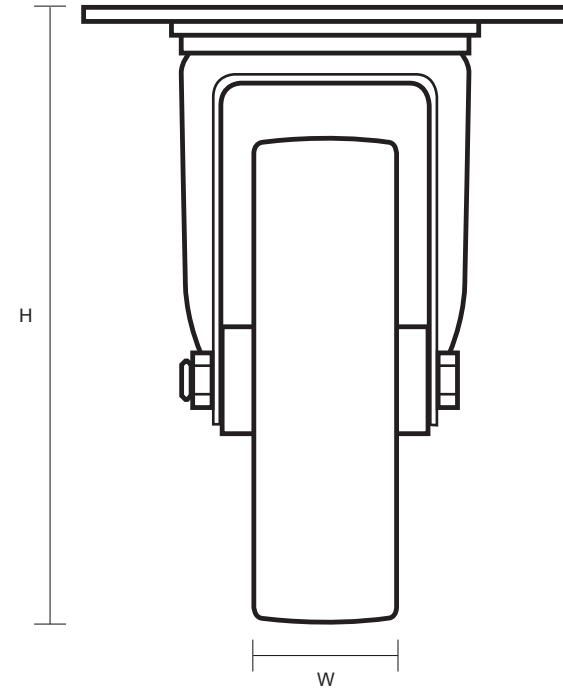

125-2260-NY (125mm Swivel Castor White Nylon Wheel)

Castor Dimensions - Key		
D	Wheel Diameter (mm)	125mm
L	Plate Dimension Length (mm)	99mm
L1	Plate Dimension Width (mm)	80mm
C	Plate Hole Centers length (mm)	80mm
C1	Plate Hole Centers width (mm)	60mm
D1	Plate Hole Diameter (mm)	8mm
H	Total Castor Height (mm)	155mm
W	Tread Width (mm)	39mm
R	Swivel Radius (mm)	100mm