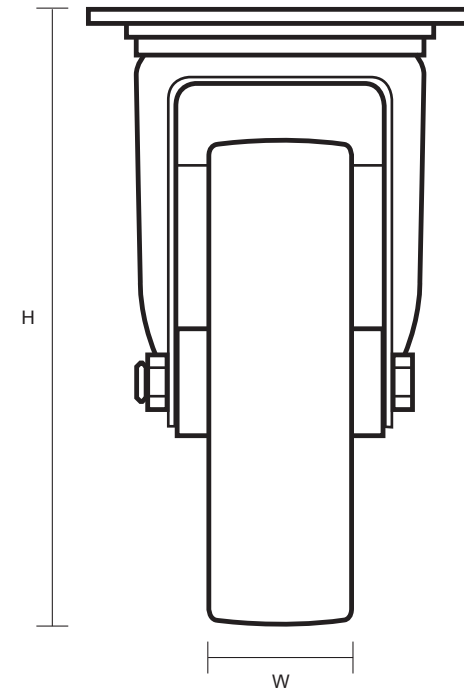

125-2260-PV/SWB - (125mm Swivel Braked Castor Black Rubber Wheel)

Castor Dimensions - Key		
D	Wheel Diameter (mm)	125mm
L	Plate Dimension Length (mm)	99mm
L1	Plate Dimension Width (mm)	80mm
C	Plate Hole Centers length (mm)	80mm
C1	Plate Hole Centers width (mm)	60mm
D1	Plate Hole Diameter (mm)	8mm
H	Total Castor Height (mm)	155mm
W	Tread Width (mm)	26mm
R	Swivel Radius (mm)	130mm