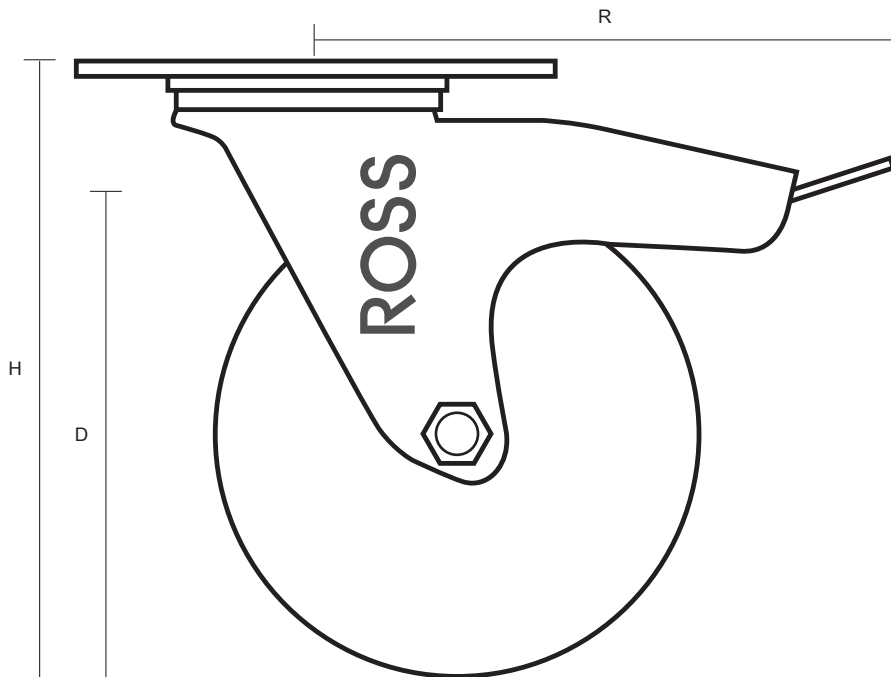

125-2260-PV/SWB - (125mm Swivel Braked Castor Black Rubber Wheel)

Castor Dimensions - Key		
D	Wheel Diameter (mm)	125mm
L	Plate Dimension Length (mm)	99mm
L1	Plate Dimension Width (mm)	80mm
C	Plate Hole Centers length (mm)	80mm
C1	Plate Hole Centers width (mm)	60mm
D1	Plate Hole Diameter (mm)	8mm
H	Total Castor Height (mm)	155mm
W	Tread Width (mm)	26mm
R	Swivel Radius (mm)	130mm