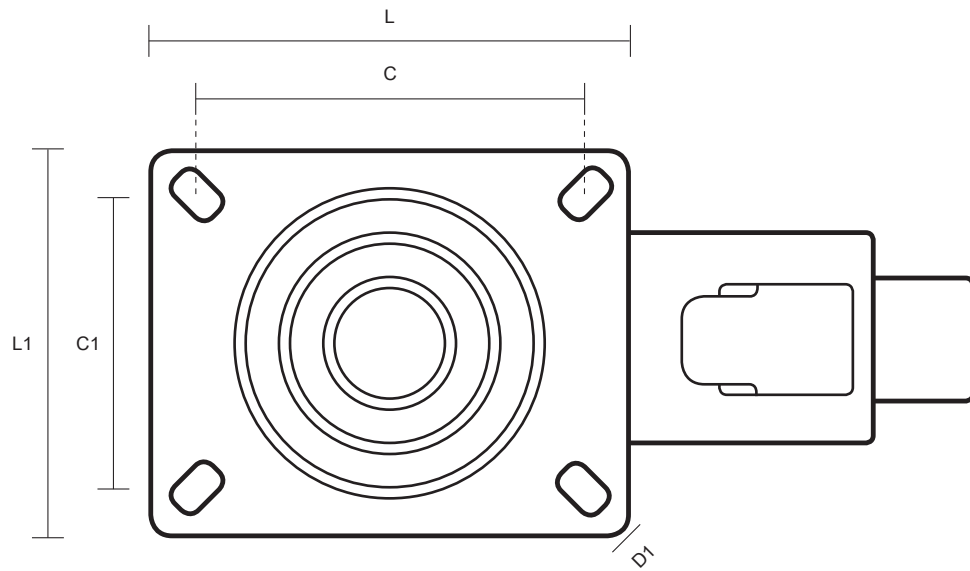

125-2260-PV/SWB - (125mm Swivel Braked Castor Black Rubber Wheel)

Castor Dimensions - Key		
D	Wheel Diameter (mm)	125mm
L	Plate Dimension Length (mm)	99mm
L1	Plate Dimension Width (mm)	80mm
C	Plate Hole Centers length (mm)	80mm
C1	Plate Hole Centers width (mm)	60mm
D1	Plate Hole Diameter (mm)	8mm
H	Total Castor Height (mm)	155mm
W	Tread Width (mm)	26mm
R	Swivel Radius (mm)	130mm