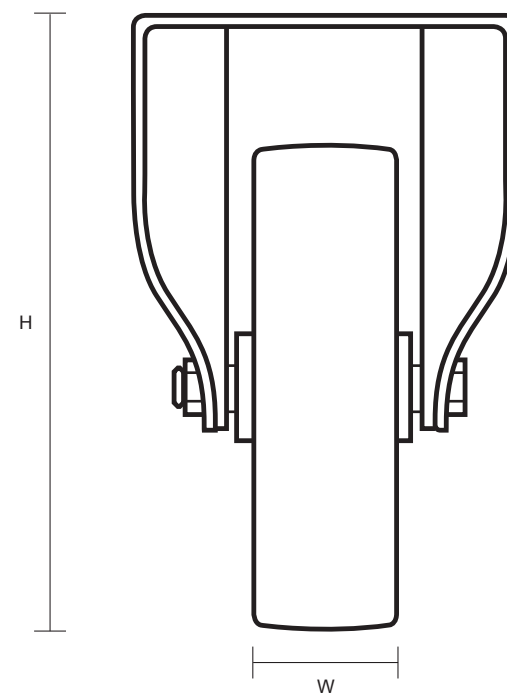

125-2268-PV ( 125mm Fixed Castor Black Rubber Wheel )

Castor Dimensions - Key		
D	Wheel Diameter (mm)	125mm
L	Plate Dimension Length (mm)	100mm
L1	Plate Dimension Width (mm)	84mm
C	Plate Hole Centers length (mm)	80mm
C1	Plate Hole Centers width (mm)	60mm
D1	Plate Hole Diameter (mm)	8mm
H	Total Castor Height (mm)	155mm
W	Tread Width (mm)	26mm
R	Swivel Radius (mm)	N/A