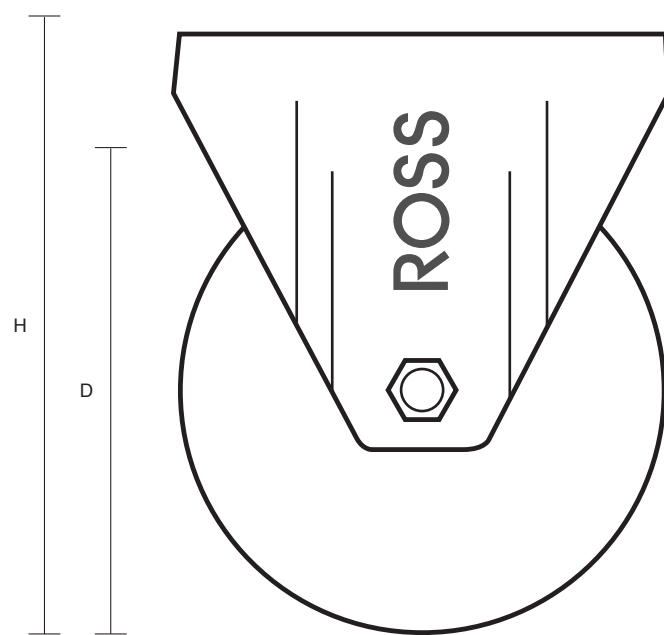

125-2268-PV ( 125mm Fixed Castor Black Rubber Wheel )

Castor Dimensions - Key		
D	Wheel Diameter (mm)	125mm
L	Plate Dimension Length (mm)	100mm
L1	Plate Dimension Width (mm)	84mm
C	Plate Hole Centers length (mm)	80mm
C1	Plate Hole Centers width (mm)	60mm
D1	Plate Hole Diameter (mm)	8mm
H	Total Castor Height (mm)	155mm
W	Tread Width (mm)	26mm
R	Swivel Radius (mm)	N/A