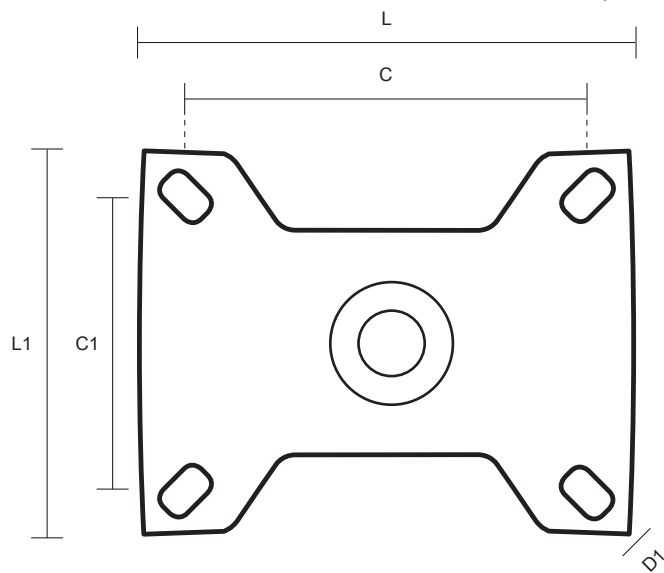

125-2268-PV ( 125mm Fixed Castor Black Rubber Wheel )

Castor Dimensions - Key		
D	Wheel Diameter (mm)	125mm
L	Plate Dimension Length (mm)	100mm
L1	Plate Dimension Width (mm)	84mm
C	Plate Hole Centers length (mm)	80mm
C1	Plate Hole Centers width (mm)	60mm
D1	Plate Hole Diameter (mm)	8mm
H	Total Castor Height (mm)	155mm
W	Tread Width (mm)	26mm
R	Swivel Radius (mm)	N/A