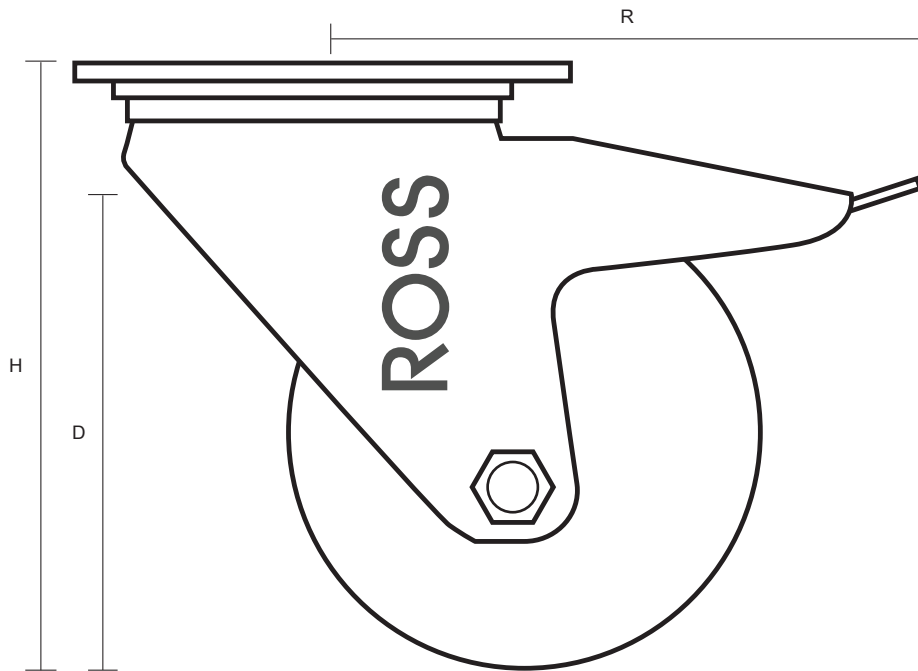

125-3360-ASR/SWB (125mm Swivel Braked Castor Anti-Static Rubber Wheel)

Castor Dimensions - Key		
D	Wheel Diameter (mm)	125mm
L	Plate Dimension Length (mm)	105mm
L1	Plate Dimension Width (mm)	85mm
C	Plate Hole Centers length (mm)	80mm
C1	Plate Hole Centers width (mm)	60mm
D1	Plate Hole Diameter (mm)	8mm
H	Total Castor Height (mm)	155mm
W	Tread Width (mm)	27mm
R	Swivel Radius (mm)	135mm