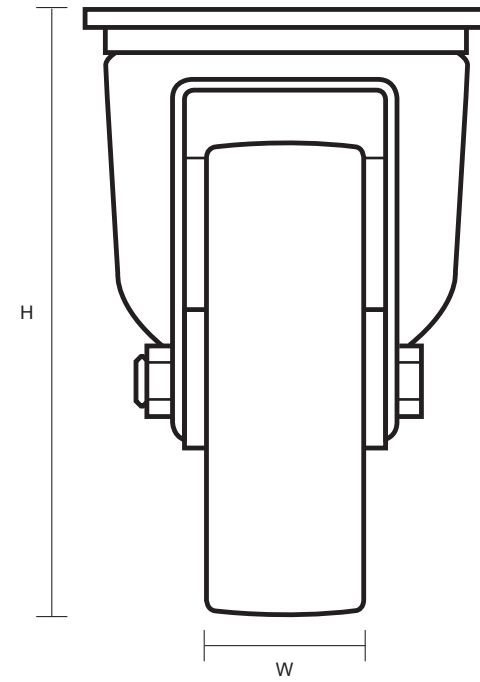

125-3360-ASR/SWB (125mm Swivel Braked Castor Anti-Static Rubber Wheel)

Castor Dimensions - Key		
D	Wheel Diameter (mm)	125mm
L	Plate Dimension Length (mm)	105mm
L1	Plate Dimension Width (mm)	85mm
C	Plate Hole Centers length (mm)	80mm
C1	Plate Hole Centers width (mm)	60mm
D1	Plate Hole Diameter (mm)	8mm
H	Total Castor Height (mm)	155mm
W	Tread Width (mm)	27mm
R	Swivel Radius (mm)	135mm