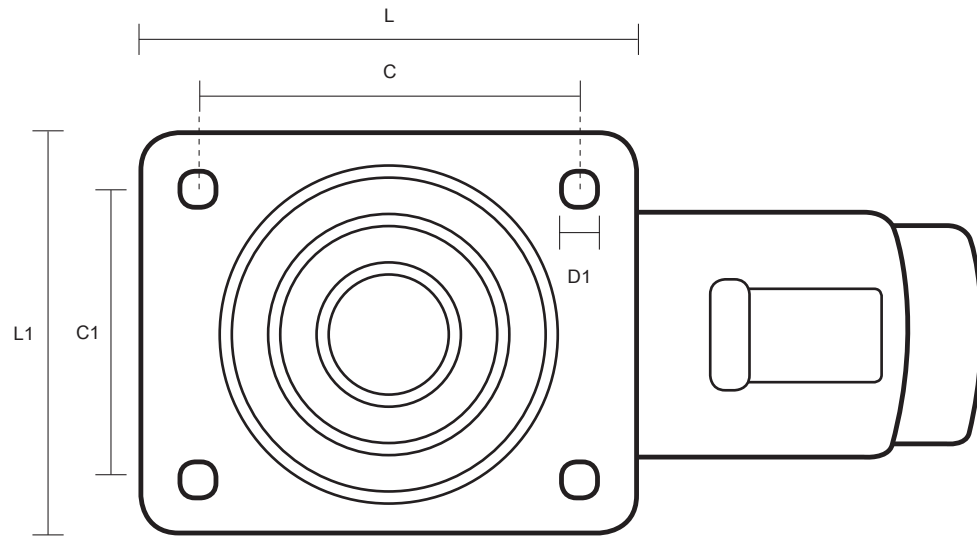

125-3360-ASR/SWB (125mm Swivel Braked Castor Anti-Static Rubber Wheel)

Castor Dimensions - Key		
D	Wheel Diameter (mm)	125mm
L	Plate Dimension Length (mm)	105mm
L1	Plate Dimension Width (mm)	85mm
C	Plate Hole Centers length (mm)	80mm
C1	Plate Hole Centers width (mm)	60mm
D1	Plate Hole Diameter (mm)	8mm
H	Total Castor Height (mm)	155mm
W	Tread Width (mm)	27mm
R	Swivel Radius (mm)	135mm