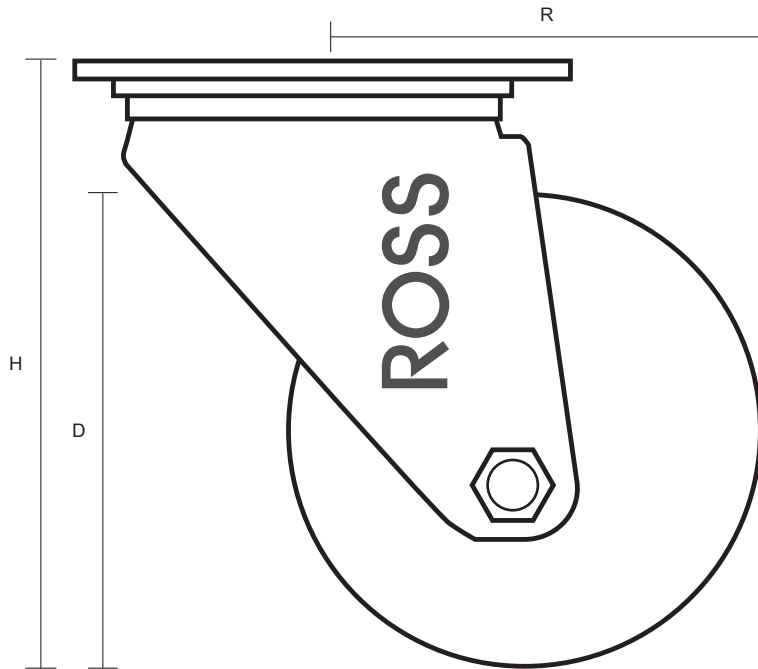

125-3360-ASR (125mm Swivel Castor Anti-Static Rubber Wheel)

Castor Dimensions - Key		
D	Wheel Diameter (mm)	125mm
L	Plate Dimension Length (mm)	105mm
L1	Plate Dimension Width (mm)	85mm
C	Plate Hole Centers length (mm)	80mm
C1	Plate Hole Centers width (mm)	60mm
D1	Plate Hole Diameter (mm)	8mm
H	Total Castor Height (mm)	155mm
W	Tread Width (mm)	27mm
R	Swivel Radius (mm)	105mm