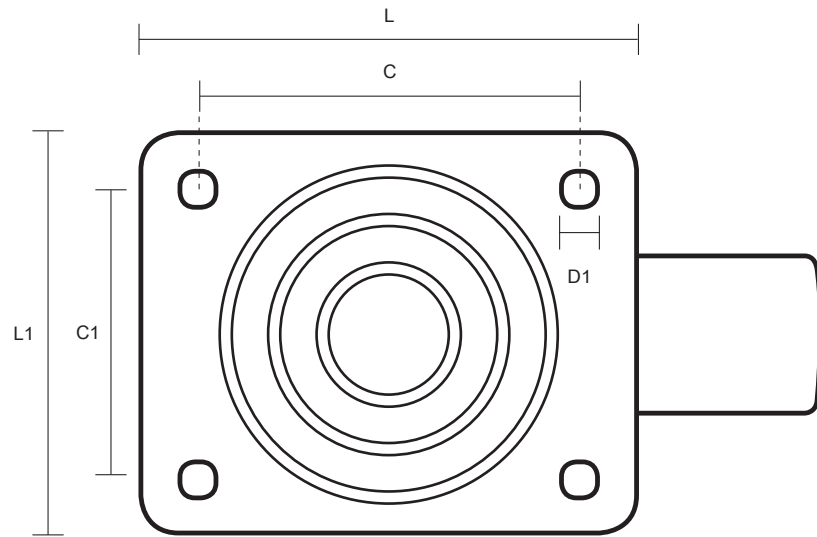

125-3360-ASR (125mm Swivel Castor Anti-Static Rubber Wheel)

Castor Dimensions - Key		
D	Wheel Diameter (mm)	125mm
L	Plate Dimension Length (mm)	105mm
L1	Plate Dimension Width (mm)	85mm
C	Plate Hole Centers length (mm)	80mm
C1	Plate Hole Centers width (mm)	60mm
D1	Plate Hole Diameter (mm)	8mm
H	Total Castor Height (mm)	155mm
W	Tread Width (mm)	27mm
R	Swivel Radius (mm)	105mm