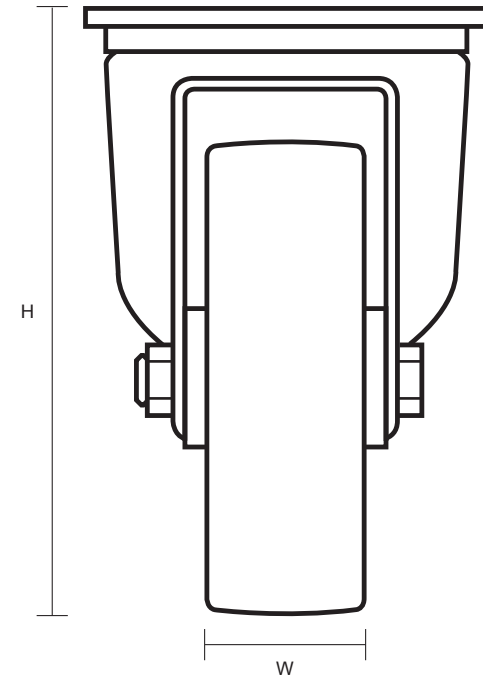

125-3360-ASR (125mm Swivel Castor Anti-Static Rubber Wheel)

Castor Dimensions - Key		
D	Wheel Diameter (mm)	125mm
L	Plate Dimension Length (mm)	105mm
L1	Plate Dimension Width (mm)	85mm
C	Plate Hole Centers length (mm)	80mm
C1	Plate Hole Centers width (mm)	60mm
D1	Plate Hole Diameter (mm)	8mm
H	Total Castor Height (mm)	155mm
W	Tread Width (mm)	27mm
R	Swivel Radius (mm)	105mm