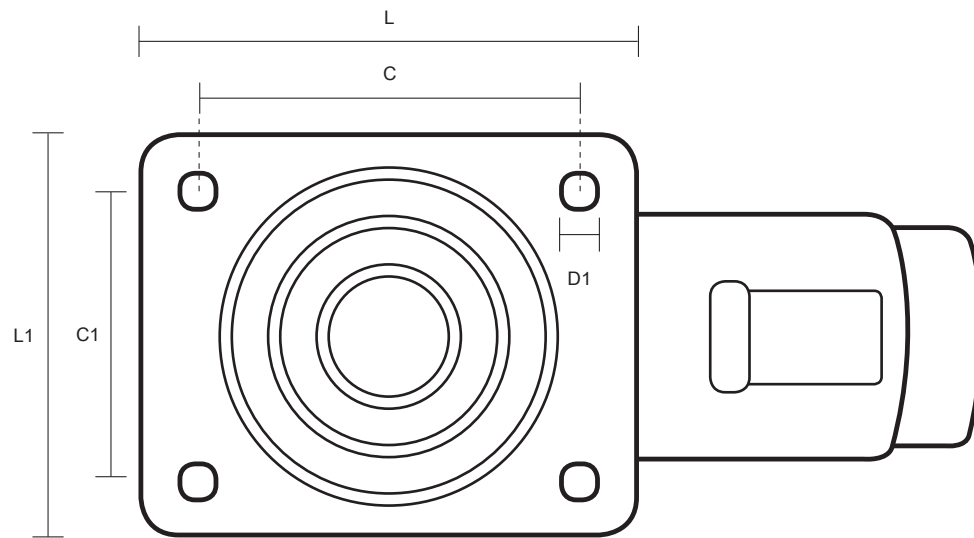

125-3360-GVR/SWB (125mm Swivel Braked Castor Grey Rubber Wheel)

Castor Dimensions - Key		
D	Wheel Diameter (mm)	125mm
L	Plate Dimension Length (mm)	105mm
L1	Plate Dimension Width (mm)	85mm
C	Plate Hole Centers length (mm)	80/77mm
C1	Plate Hole Centers width (mm)	60mm
D1	Plate Hole Diameter (mm)	8mm
H	Total Castor Height (mm)	155mm
W	Tread Width (mm)	23mm
R	Swivel Radius (mm)	123mm