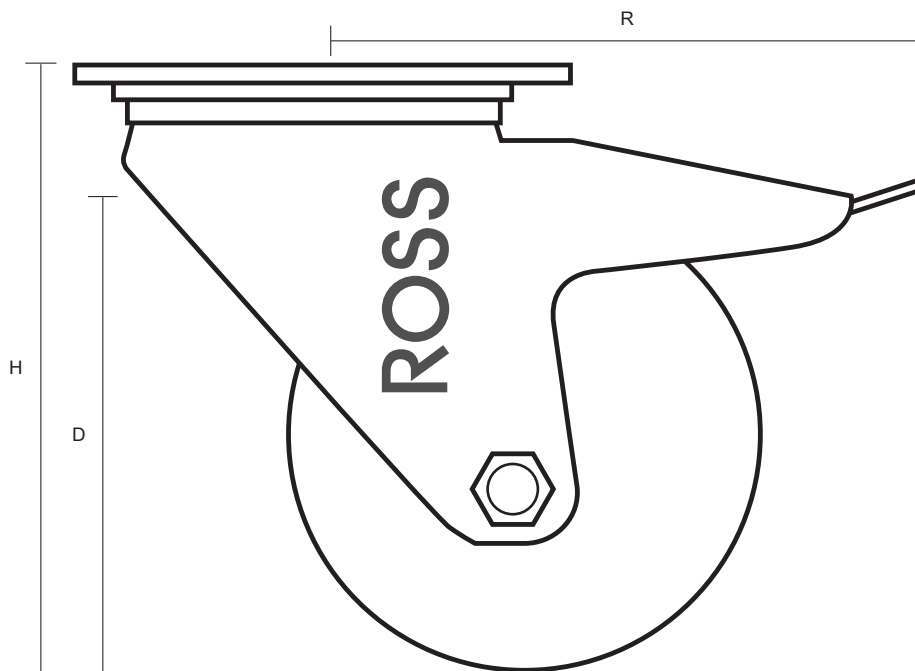

125-3360-GVR/SWB (125mm Swivel Braked Castor Grey Rubber Wheel)

Castor Dimensions - Key		
D	Wheel Diameter (mm)	125mm
L	Plate Dimension Length (mm)	105mm
L1	Plate Dimension Width (mm)	85mm
C	Plate Hole Centers length (mm)	80/77mm
C1	Plate Hole Centers width (mm)	60mm
D1	Plate Hole Diameter (mm)	8mm
H	Total Castor Height (mm)	155mm
W	Tread Width (mm)	23mm
R	Swivel Radius (mm)	123mm