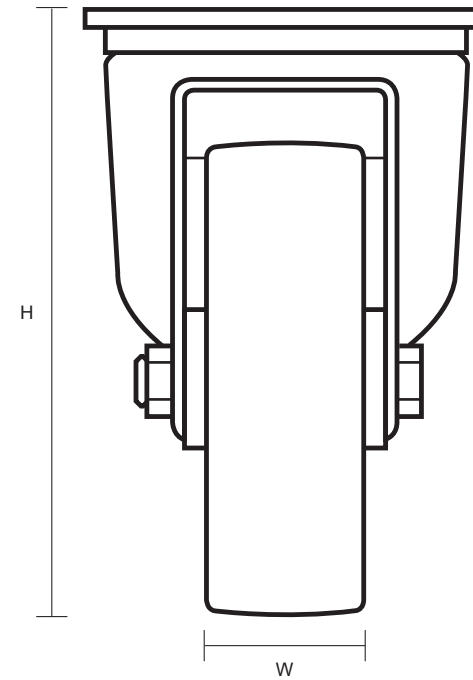

125-3360-GVR/SWB (125mm Swivel Braked Castor Grey Rubber Wheel)

Castor Dimensions - Key		
D	Wheel Diameter (mm)	125mm
L	Plate Dimension Length (mm)	105mm
L1	Plate Dimension Width (mm)	85mm
C	Plate Hole Centers length (mm)	80/77mm
C1	Plate Hole Centers width (mm)	60mm
D1	Plate Hole Diameter (mm)	8mm
H	Total Castor Height (mm)	155mm
W	Tread Width (mm)	23mm
R	Swivel Radius (mm)	123mm