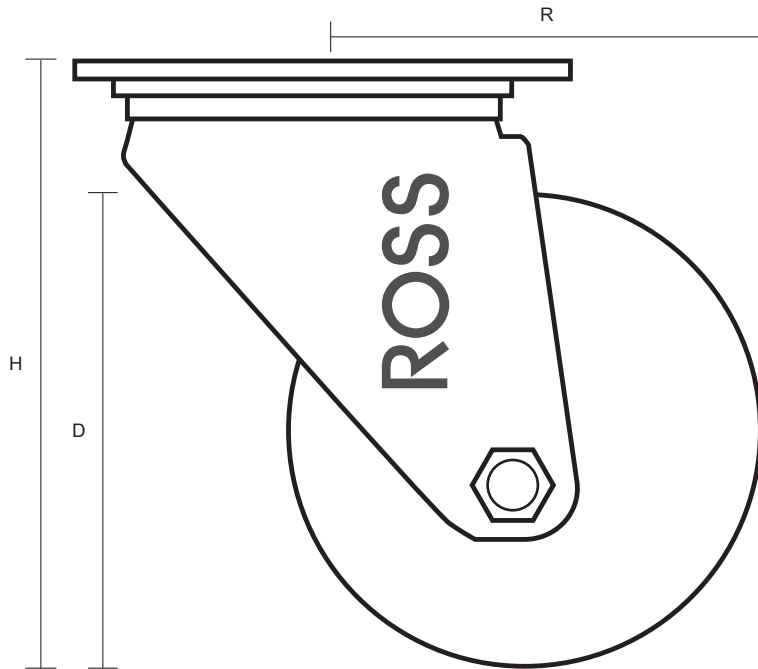

125-3360-GVR (125mm Swivel Castor Grey Rubber Wheel)

Castor Dimensions - Key		
D	Wheel Diameter (mm)	125mm
L	Plate Dimension Length (mm)	105mm
L1	Plate Dimension Width (mm)	85mm
C	Plate Hole Centers length (mm)	80/77mm
C1	Plate Hole Centers width (mm)	60mm
D1	Plate Hole Diameter (mm)	8mm
H	Total Castor Height (mm)	155mm
W	Tread Width (mm)	23mm
R	Swivel Radius (mm)	103mm