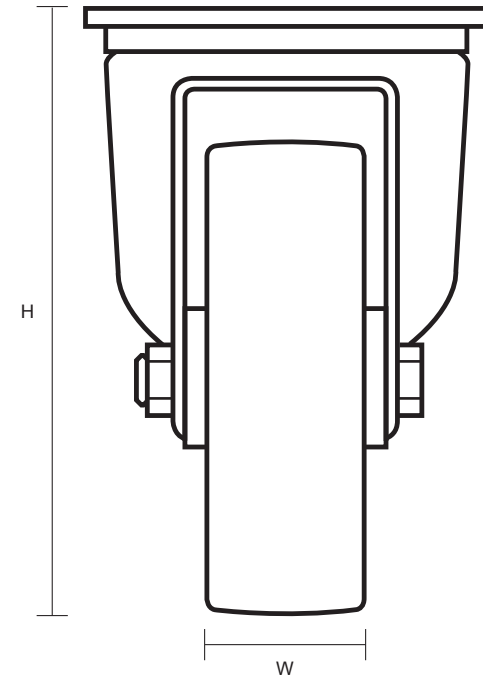

125-3360-GVR (125mm Swivel Castor Grey Rubber Wheel)

Castor Dimensions - Key		
D	Wheel Diameter (mm)	125mm
L	Plate Dimension Length (mm)	105mm
L1	Plate Dimension Width (mm)	85mm
C	Plate Hole Centers length (mm)	80/77mm
C1	Plate Hole Centers width (mm)	60mm
D1	Plate Hole Diameter (mm)	8mm
H	Total Castor Height (mm)	155mm
W	Tread Width (mm)	23mm
R	Swivel Radius (mm)	103mm