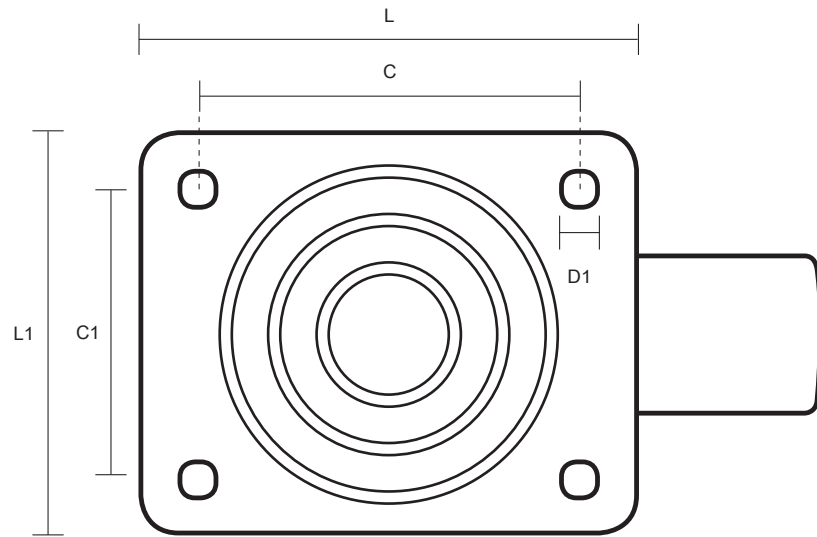

125-3360-GVR (125mm Swivel Castor Grey Rubber Wheel)

Castor Dimensions - Key		
D	Wheel Diameter (mm)	125mm
L	Plate Dimension Length (mm)	105mm
L1	Plate Dimension Width (mm)	85mm
C	Plate Hole Centers length (mm)	80/77mm
C1	Plate Hole Centers width (mm)	60mm
D1	Plate Hole Diameter (mm)	8mm
H	Total Castor Height (mm)	155mm
W	Tread Width (mm)	23mm
R	Swivel Radius (mm)	103mm