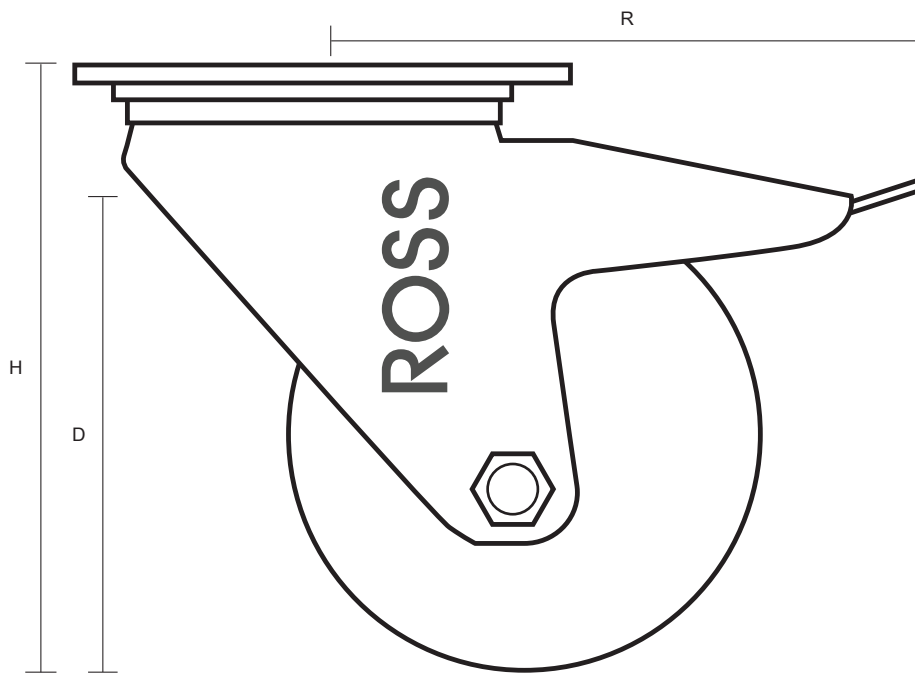

125-3360-PNB/SWB (125mm Swivel Braked Castor Polyurethane Wheel)

Castor Dimensions - Key		
D	Wheel Diameter (mm)	125mm
L	Plate Dimension Length (mm)	105mm
L1	Plate Dimension Width (mm)	85mm
C	Plate Hole Centers length (mm)	80/77mm
C1	Plate Hole Centers width (mm)	60mm
D1	Plate Hole Diameter (mm)	8mm
H	Total Castor Height (mm)	155mm
W	Tread Width (mm)	30mm
R	Swivel Radius (mm)	123mm