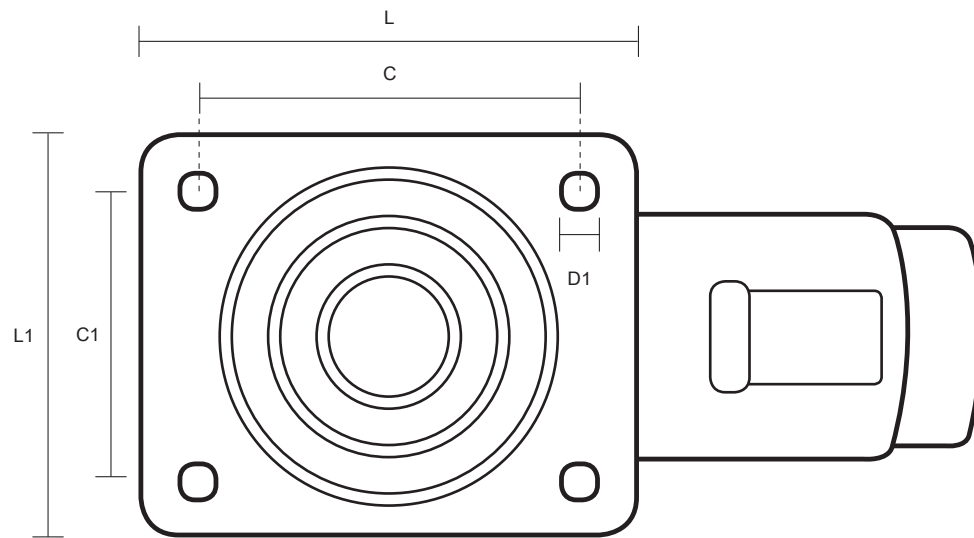

125-3360-PNB/SWB (125mm Swivel Braked Castor Polyurethane Wheel)

Castor Dimensions - Key		
D	Wheel Diameter (mm)	125mm
L	Plate Dimension Length (mm)	105mm
L1	Plate Dimension Width (mm)	85mm
C	Plate Hole Centers length (mm)	80/77mm
C1	Plate Hole Centers width (mm)	60mm
D1	Plate Hole Diameter (mm)	8mm
H	Total Castor Height (mm)	155mm
W	Tread Width (mm)	30mm
R	Swivel Radius (mm)	123mm