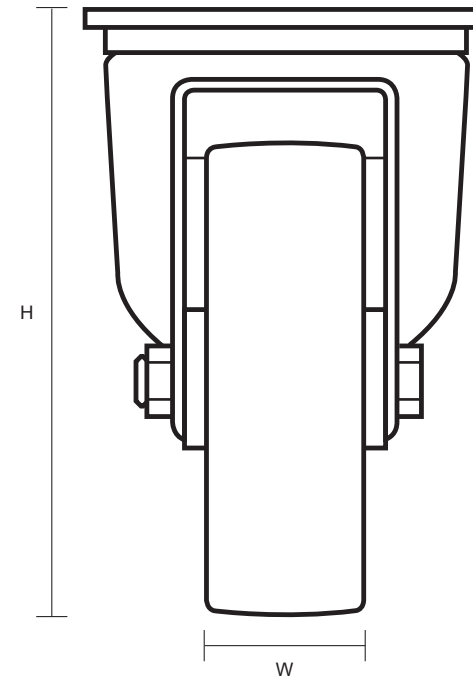

125-3360-PNB/SWB (125mm Swivel Braked Castor Polyurethane Wheel)

Castor Dimensions - Key		
D	Wheel Diameter (mm)	125mm
L	Plate Dimension Length (mm)	105mm
L1	Plate Dimension Width (mm)	85mm
C	Plate Hole Centers length (mm)	80/77mm
C1	Plate Hole Centers width (mm)	60mm
D1	Plate Hole Diameter (mm)	8mm
H	Total Castor Height (mm)	155mm
W	Tread Width (mm)	30mm
R	Swivel Radius (mm)	123mm