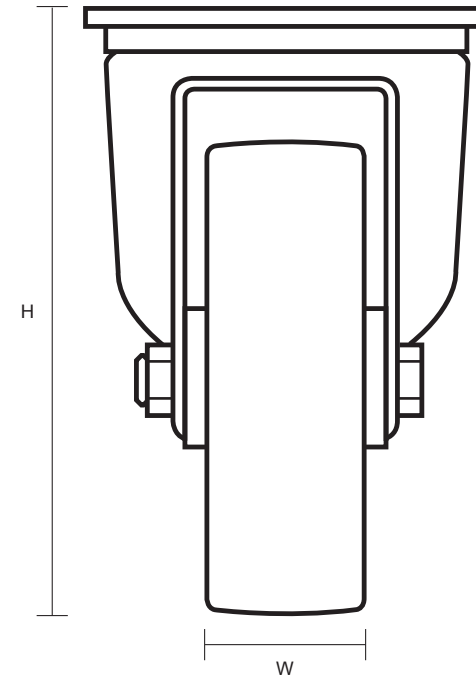

# 125-3360-PNB (125mm Swivel Castor Polyurethane Wheel)

Castor Dimensions - Key		
D	Wheel Diameter (mm )	125mm
L	Plate Dimension Length (mm)	105mm
L1	Plate Dimension Width (mm)	85mm
C	Plate Hole Centers length (mm)	80/77mm
C1	Plate Hole Centers width (mm)	60mm
D1	Plate Hole Diameter (mm)	8mm
H	Total Castor Height (mm)	155mm
W	Tread Width (mm)	30mm
R	Swivel Radius (mm)	103mm