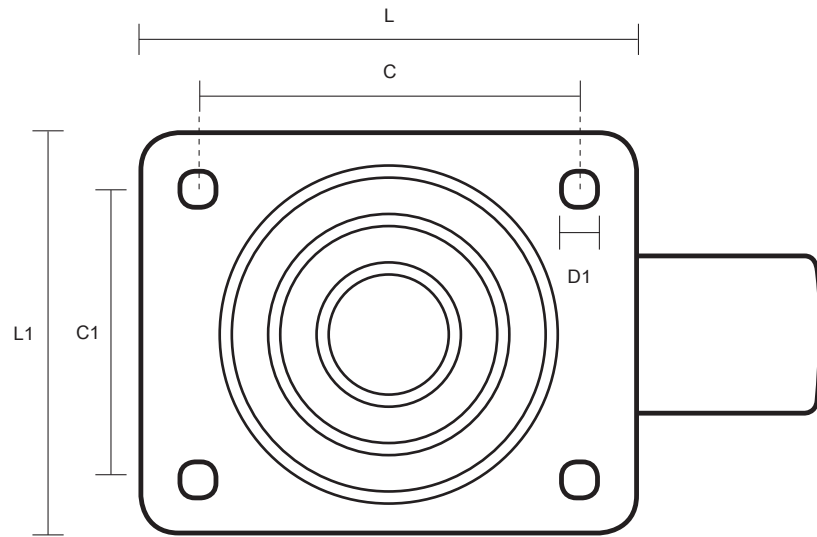

# 125-3360-PNB (125mm Swivel Castor Polyurethane Wheel)

Castor Dimensions - Key		
D	Wheel Diameter (mm )	125mm
L	Plate Dimension Length (mm)	105mm
L1	Plate Dimension Width (mm)	85mm
C	Plate Hole Centers length (mm)	80/77mm
C1	Plate Hole Centers width (mm)	60mm
D1	Plate Hole Diameter (mm)	8mm
H	Total Castor Height (mm)	155mm
W	Tread Width (mm)	30mm
R	Swivel Radius (mm)	103mm