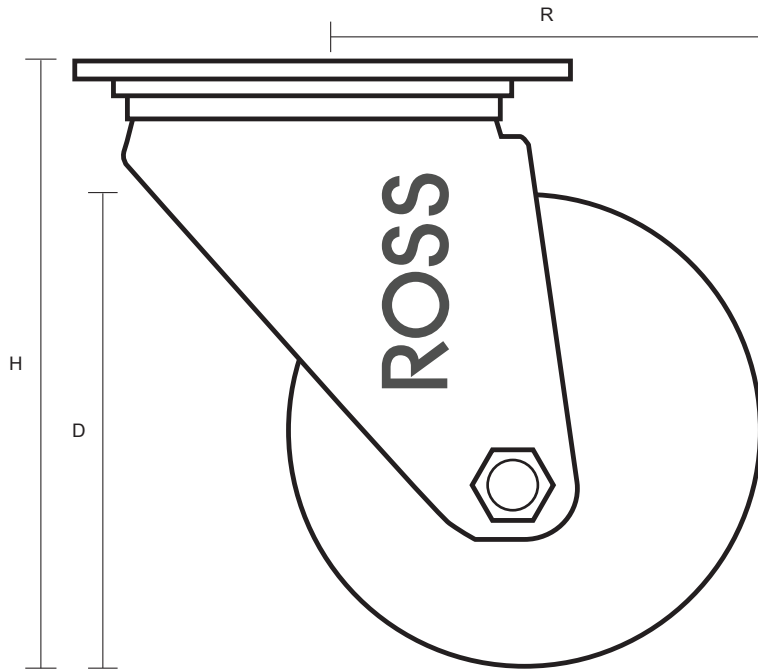

# 125-3360-PNB (125mm Swivel Castor Polyurethane Wheel)

Castor Dimensions - Key		
D	Wheel Diameter (mm )	125mm
L	Plate Dimension Length (mm)	105mm
L1	Plate Dimension Width (mm)	85mm
C	Plate Hole Centers length (mm)	80/77mm
C1	Plate Hole Centers width (mm)	60mm
D1	Plate Hole Diameter (mm)	8mm
H	Total Castor Height (mm)	155mm
W	Tread Width (mm)	30mm
R	Swivel Radius (mm)	103mm