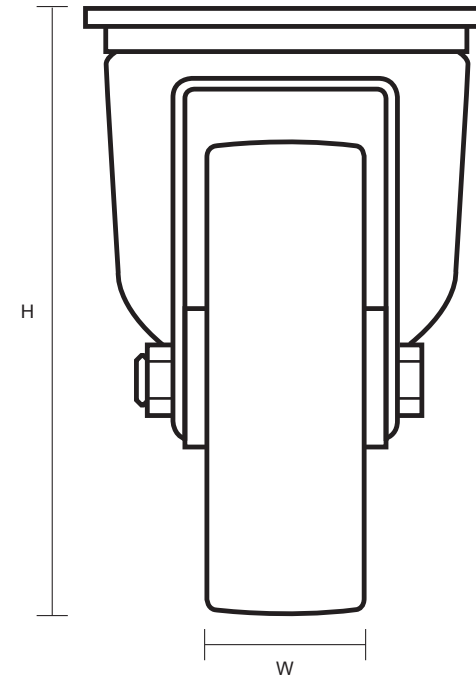

125-3360-PVR (125mm Swivel Castor Black Rubber Wheel)

Castor Dimensions - Key		
D	Wheel Diameter (mm)	125mm
L	Plate Dimension Length (mm)	105mm
L1	Plate Dimension Width (mm)	85mm
C	Plate Hole Centers length (mm)	80/77mm
C1	Plate Hole Centers width (mm)	60mm
D1	Plate Hole Diameter (mm)	8mm
H	Total Castor Height (mm)	155mm
W	Tread Width (mm)	23mm
R	Swivel Radius (mm)	103mm