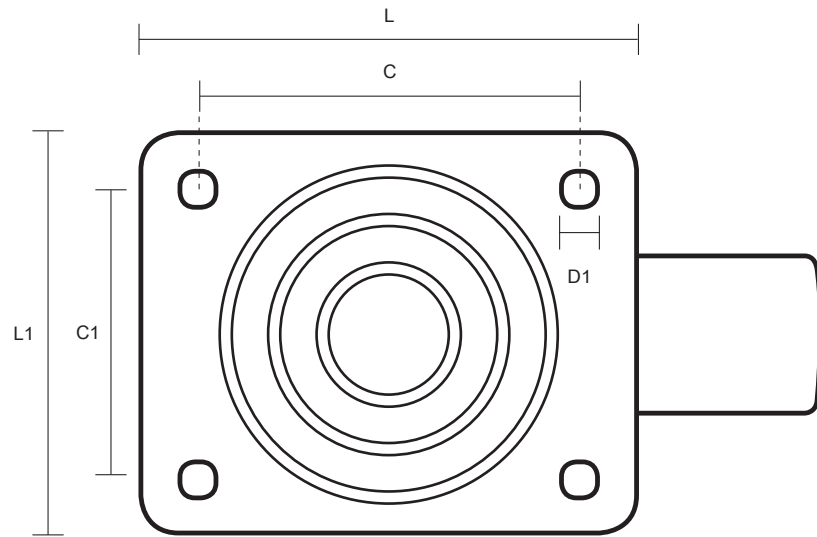

125-3360-PVR (125mm Swivel Castor Black Rubber Wheel)

Castor Dimensions - Key		
D	Wheel Diameter (mm)	125mm
L	Plate Dimension Length (mm)	105mm
L1	Plate Dimension Width (mm)	85mm
C	Plate Hole Centers length (mm)	80/77mm
C1	Plate Hole Centers width (mm)	60mm
D1	Plate Hole Diameter (mm)	8mm
H	Total Castor Height (mm)	155mm
W	Tread Width (mm)	23mm
R	Swivel Radius (mm)	103mm