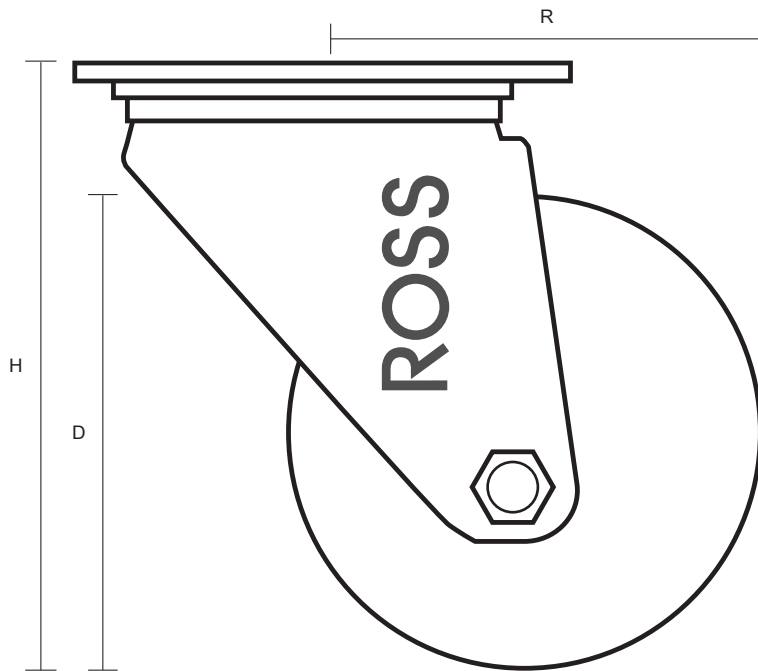

125-3360-PVR (125mm Swivel Castor Black Rubber Wheel)

Castor Dimensions - Key		
D	Wheel Diameter (mm)	125mm
L	Plate Dimension Length (mm)	105mm
L1	Plate Dimension Width (mm)	85mm
C	Plate Hole Centers length (mm)	80/77mm
C1	Plate Hole Centers width (mm)	60mm
D1	Plate Hole Diameter (mm)	8mm
H	Total Castor Height (mm)	155mm
W	Tread Width (mm)	23mm
R	Swivel Radius (mm)	103mm