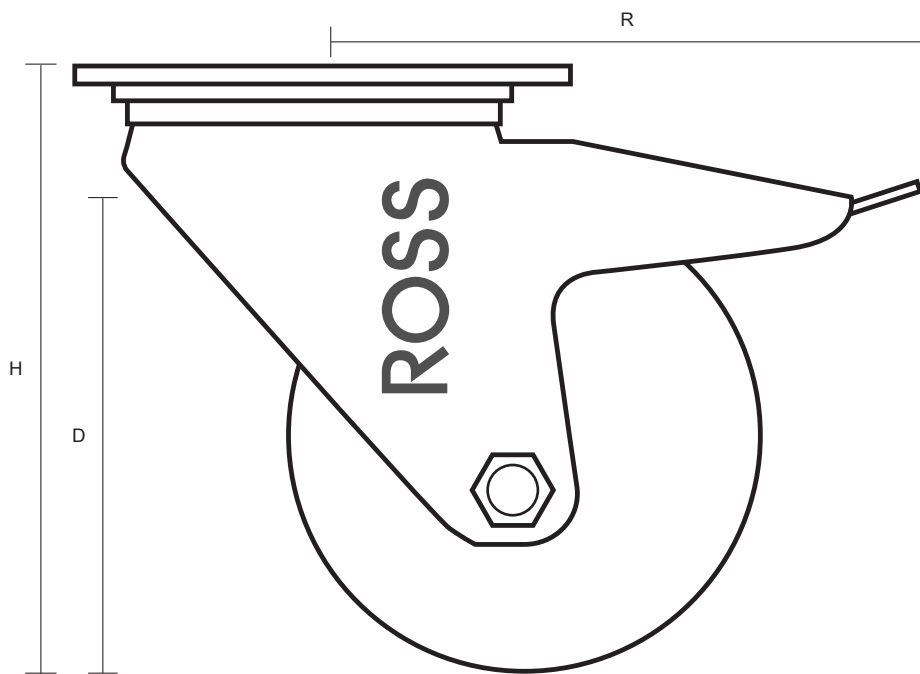

125-3360-RNB/SWB (125mm Swivel Braked Castor Blue Rubber Wheel)

Castor Dimensions - Key

D	Wheel Diameter (mm)	125mm
L	Plate Dimension Length (mm)	105mm
L1	Plate Dimension Width (mm)	85mm
C	Plate Hole Centers length (mm)	80/77mm
C1	Plate Hole Centers width (mm)	60mm
D1	Plate Hole Diameter (mm)	8mm
H	Total Castor Height (mm)	155mm
W	Tread Width (mm)	34mm
R	Swivel Radius (mm)	123mm