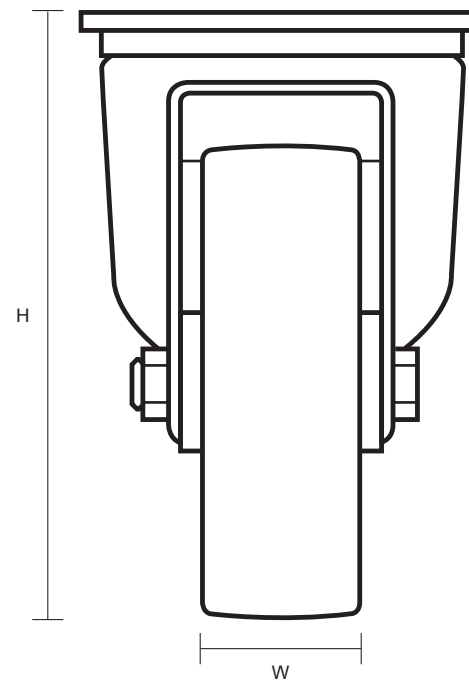

125-3360-RNB/SWB (125mm Swivel Braked Castor Blue Rubber Wheel)

Castor Dimensions - Key

D	Wheel Diameter (mm)	125mm
L	Plate Dimension Length (mm)	105mm
L1	Plate Dimension Width (mm)	85mm
C	Plate Hole Centers length (mm)	80/77mm
C1	Plate Hole Centers width (mm)	60mm
D1	Plate Hole Diameter (mm)	8mm
H	Total Castor Height (mm)	155mm
W	Tread Width (mm)	34mm
R	Swivel Radius (mm)	123mm