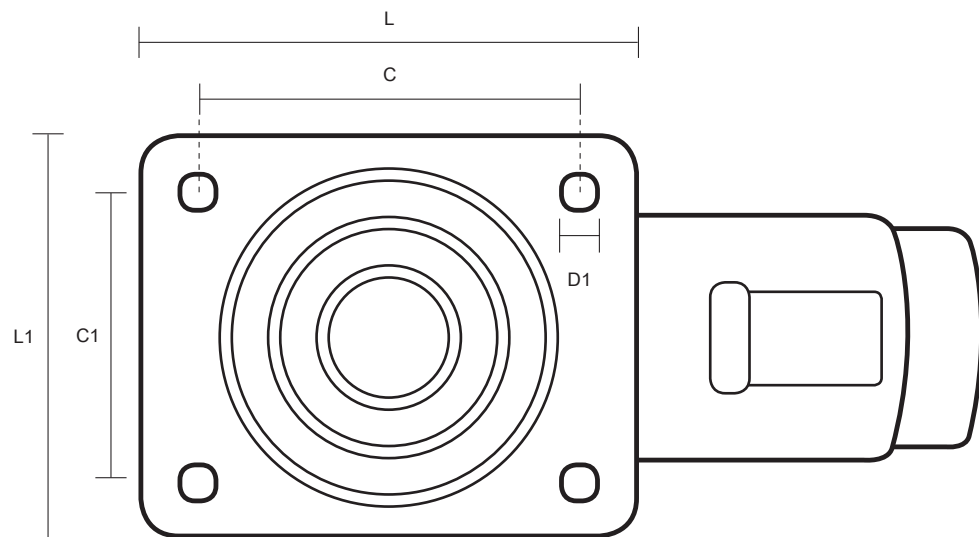

125-3360-RNB/SWB (125mm Swivel Braked Castor Blue Rubber Wheel)

Castor Dimensions - Key

D	Wheel Diameter (mm)	125mm
L	Plate Dimension Length (mm)	105mm
L1	Plate Dimension Width (mm)	85mm
C	Plate Hole Centers length (mm)	80/77mm
C1	Plate Hole Centers width (mm)	60mm
D1	Plate Hole Diameter (mm)	8mm
H	Total Castor Height (mm)	155mm
W	Tread Width (mm)	34mm
R	Swivel Radius (mm)	123mm