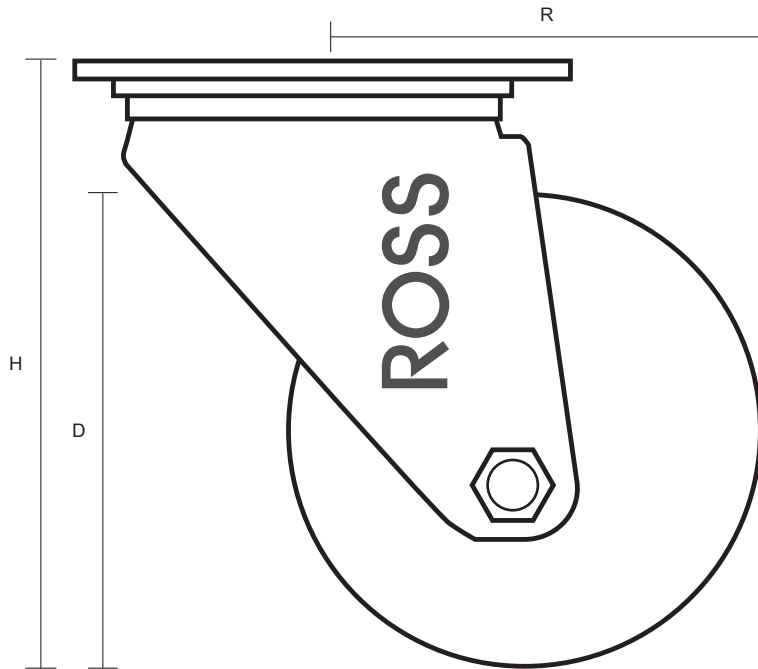

125-3360-RNB (125mm Swivel Castor Blue Rubber Wheel)

Castor Dimensions - Key		
D	Wheel Diameter (mm)	125mm
L	Plate Dimension Length (mm)	105mm
L1	Plate Dimension Width (mm)	85mm
C	Plate Hole Centers length (mm)	80/77mm
C1	Plate Hole Centers width (mm)	60mm
D1	Plate Hole Diameter (mm)	8mm
H	Total Castor Height (mm)	155mm
W	Tread Width (mm)	34mm
R	Swivel Radius (mm)	103mm