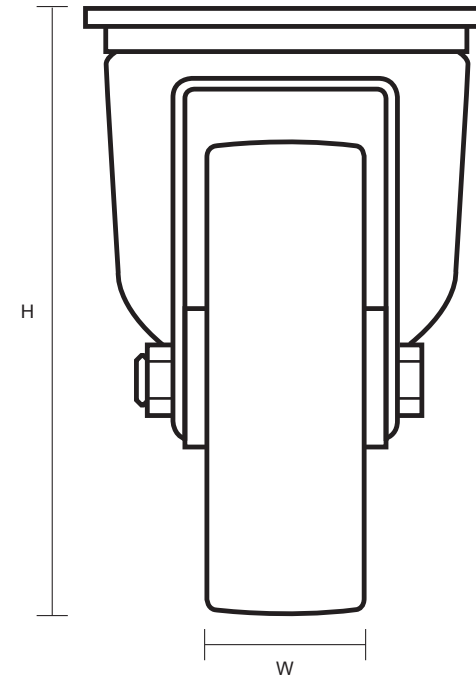

125-3360-RNB (125mm Swivel Castor Blue Rubber Wheel)

Castor Dimensions - Key		
D	Wheel Diameter (mm)	125mm
L	Plate Dimension Length (mm)	105mm
L1	Plate Dimension Width (mm)	85mm
C	Plate Hole Centers length (mm)	80/77mm
C1	Plate Hole Centers width (mm)	60mm
D1	Plate Hole Diameter (mm)	8mm
H	Total Castor Height (mm)	155mm
W	Tread Width (mm)	34mm
R	Swivel Radius (mm)	103mm