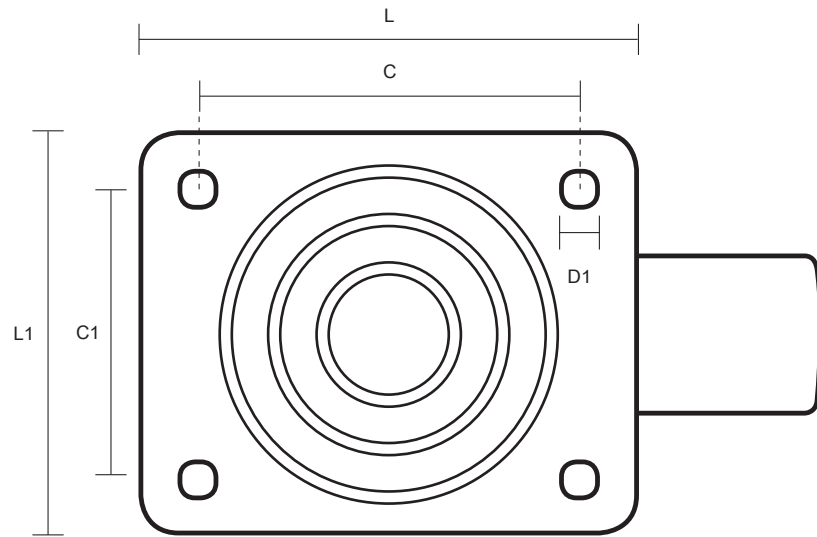

125-3360-RNB (125mm Swivel Castor Blue Rubber Wheel)

Castor Dimensions - Key		
D	Wheel Diameter (mm)	125mm
L	Plate Dimension Length (mm)	105mm
L1	Plate Dimension Width (mm)	85mm
C	Plate Hole Centers length (mm)	80/77mm
C1	Plate Hole Centers width (mm)	60mm
D1	Plate Hole Diameter (mm)	8mm
H	Total Castor Height (mm)	155mm
W	Tread Width (mm)	34mm
R	Swivel Radius (mm)	103mm