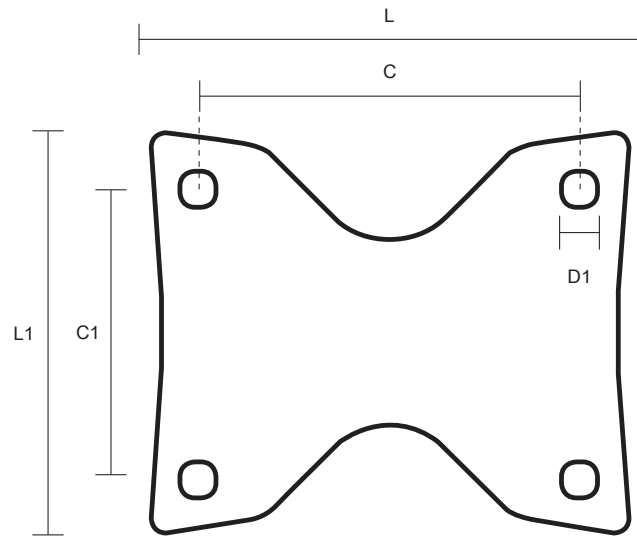

125-3368-ASR (125mm Fixed Castor Anti-Static Rubber Wheel)

Castor Dimensions - Key		
D	Wheel Diameter (mm)	125mm
L	Plate Dimension Length (mm)	101mm
L1	Plate Dimension Width (mm)	85mm
C	Plate Hole Centers length (mm)	80mm
C1	Plate Hole Centers width (mm)	60mm
D1	Plate Hole Diameter (mm)	8mm
H	Total Castor Height (mm)	155mm
W	Tread Width (mm)	27mm
R	Swivel Radius (mm)	n/a