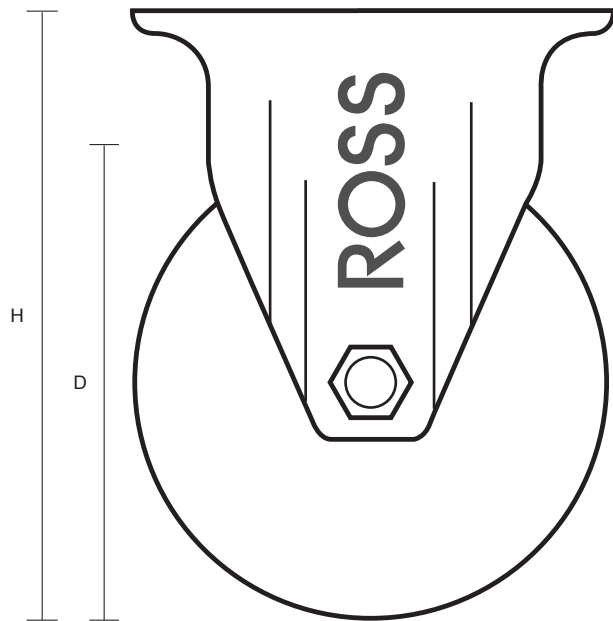

125-3368-ASR (125mm Fixed Castor Anti-Static Rubber Wheel)

Castor Dimensions - Key		
D	Wheel Diameter (mm)	125mm
L	Plate Dimension Length (mm)	101mm
L1	Plate Dimension Width (mm)	85mm
C	Plate Hole Centers length (mm)	80mm
C1	Plate Hole Centers width (mm)	60mm
D1	Plate Hole Diameter (mm)	8mm
H	Total Castor Height (mm)	155mm
W	Tread Width (mm)	27mm
R	Swivel Radius (mm)	n/a