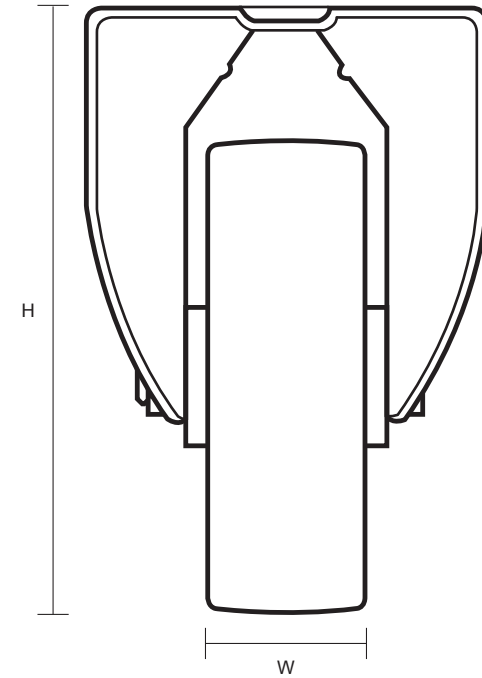

125-3368-ASR (125mm Fixed Castor Anti-Static Rubber Wheel)

Castor Dimensions - Key		
D	Wheel Diameter (mm)	125mm
L	Plate Dimension Length (mm)	101mm
L1	Plate Dimension Width (mm)	85mm
C	Plate Hole Centers length (mm)	80mm
C1	Plate Hole Centers width (mm)	60mm
D1	Plate Hole Diameter (mm)	8mm
H	Total Castor Height (mm)	155mm
W	Tread Width (mm)	27mm
R	Swivel Radius (mm)	n/a