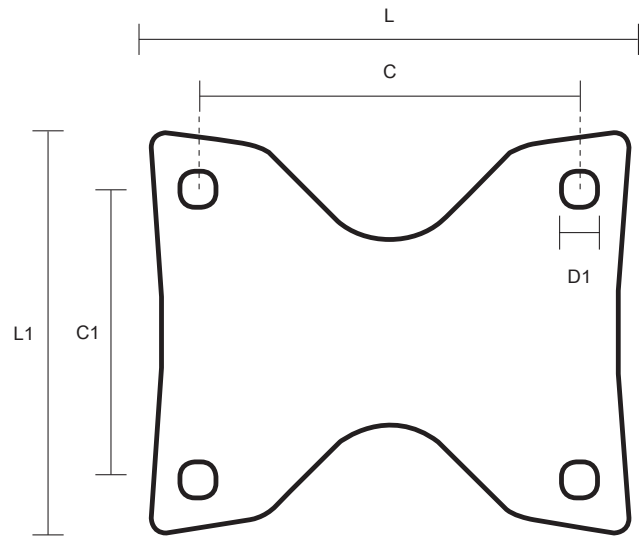

125-3368-GVR (125mm Fixed Castor Grey Rubber Wheel)

Castor Dimensions - Key		
D	Wheel Diameter (mm)	125mm
L	Plate Dimension Length (mm)	101mm
L1	Plate Dimension Width (mm)	85mm
C	Plate Hole Centers length (mm)	80/77mm
C1	Plate Hole Centers width (mm)	60mm
D1	Plate Hole Diameter (mm)	8mm
H	Total Castor Height (mm)	155mm
W	Tread Width (mm)	23mm
R	Swivel Radius (mm)	n/a