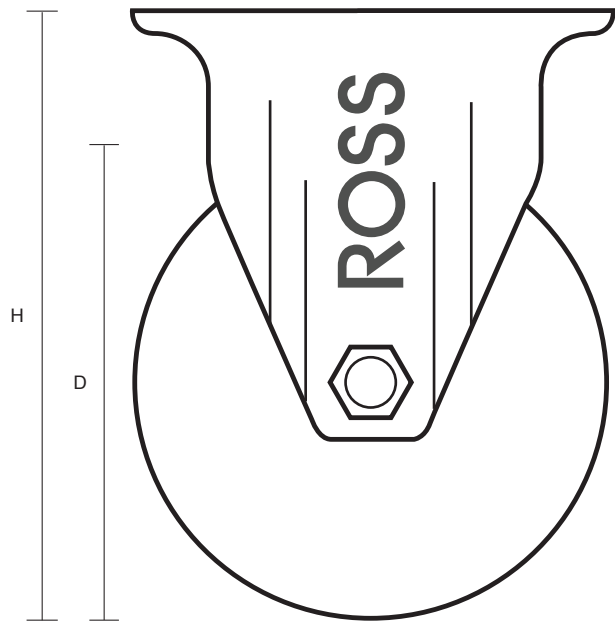

125-3368-GVR (125mm Fixed Castor Grey Rubber Wheel)

Castor Dimensions - Key		
D	Wheel Diameter (mm)	125mm
L	Plate Dimension Length (mm)	101mm
L1	Plate Dimension Width (mm)	85mm
C	Plate Hole Centers length (mm)	80/77mm
C1	Plate Hole Centers width (mm)	60mm
D1	Plate Hole Diameter (mm)	8mm
H	Total Castor Height (mm)	155mm
W	Tread Width (mm)	23mm
R	Swivel Radius (mm)	n/a