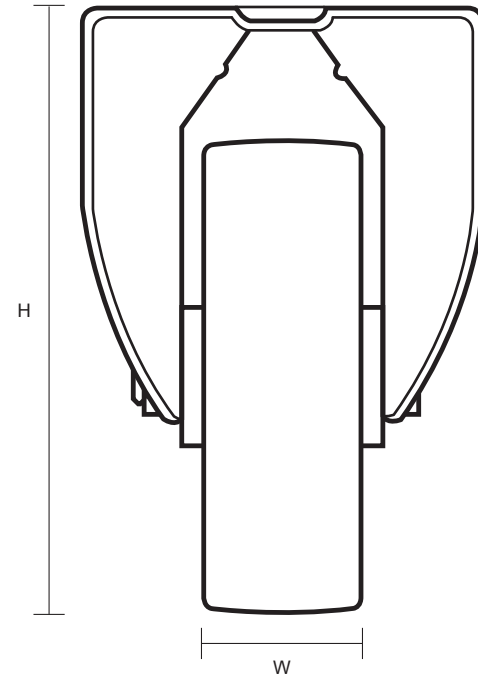

125-3368-GVR (125mm Fixed Castor Grey Rubber Wheel)

Castor Dimensions - Key		
D	Wheel Diameter (mm)	125mm
L	Plate Dimension Length (mm)	101mm
L1	Plate Dimension Width (mm)	85mm
C	Plate Hole Centers length (mm)	80/77mm
C1	Plate Hole Centers width (mm)	60mm
D1	Plate Hole Diameter (mm)	8mm
H	Total Castor Height (mm)	155mm
W	Tread Width (mm)	23mm
R	Swivel Radius (mm)	n/a