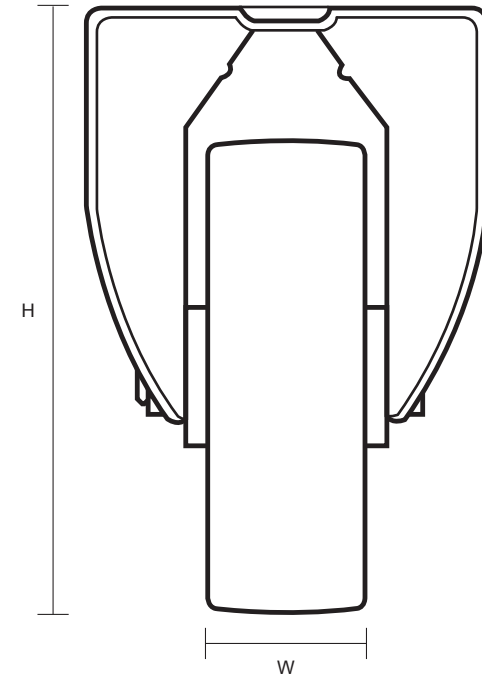

125-3368-PVR (125mm Fixed Castor Black Rubber Wheel)

Castor Dimensions - Key		
D	Wheel Diameter (mm)	125mm
L	Plate Dimension Length (mm)	101mm
L1	Plate Dimension Width (mm)	85mm
C	Plate Hole Centers length (mm)	80/77mm
C1	Plate Hole Centers width (mm)	60mm
D1	Plate Hole Diameter (mm)	8mm
H	Total Castor Height (mm)	155mm
W	Tread Width (mm)	23mm
R	Swivel Radius (mm)	n/a