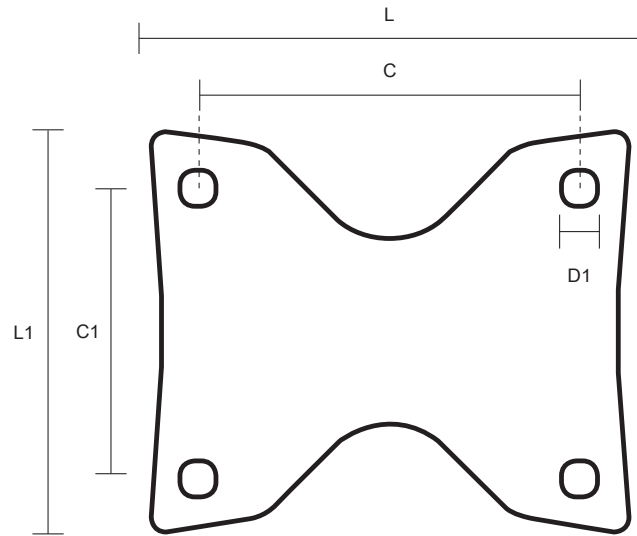

125-3368-PVR (125mm Fixed Castor Black Rubber Wheel)

Castor Dimensions - Key		
D	Wheel Diameter (mm)	125mm
L	Plate Dimension Length (mm)	101mm
L1	Plate Dimension Width (mm)	85mm
C	Plate Hole Centers length (mm)	80/77mm
C1	Plate Hole Centers width (mm)	60mm
D1	Plate Hole Diameter (mm)	8mm
H	Total Castor Height (mm)	155mm
W	Tread Width (mm)	23mm
R	Swivel Radius (mm)	n/a