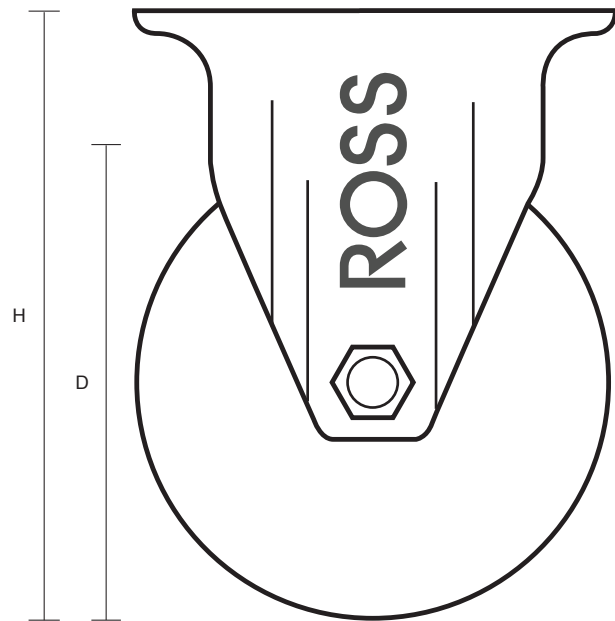

125-3368-PVR (125mm Fixed Castor Black Rubber Wheel)

Castor Dimensions - Key		
D	Wheel Diameter (mm)	125mm
L	Plate Dimension Length (mm)	101mm
L1	Plate Dimension Width (mm)	85mm
C	Plate Hole Centers length (mm)	80/77mm
C1	Plate Hole Centers width (mm)	60mm
D1	Plate Hole Diameter (mm)	8mm
H	Total Castor Height (mm)	155mm
W	Tread Width (mm)	23mm
R	Swivel Radius (mm)	n/a