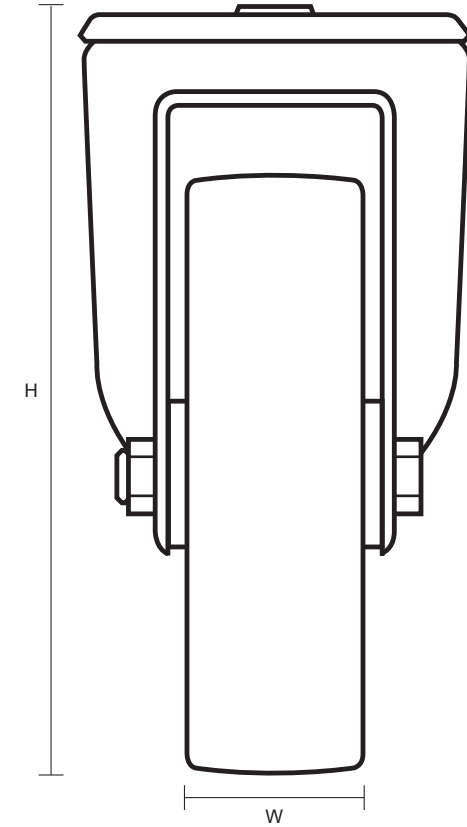

125-4000-ASR/SWB (125mm Swivel Braked Castor Anti-static Rubber Wheel)

Castor Dimensions - Key		
D	Wheel Diameter (mm)	125mm
L	Plate Dimension Length (mm)	n/a
L1	Plate Dimension Width (mm)	n/a
C	Plate Hole Centers length (mm)	n/a
C1	Plate Hole Centers width (mm)	n/a
D1	Bolt Hole Diameter (mm)	12mm
H	Total Castor Height (mm)	157mm
W	Tread Width (mm)	27mm
R	Swivel Radius (mm)	130mm
S	Swivel race Diameter (mm)	73mm