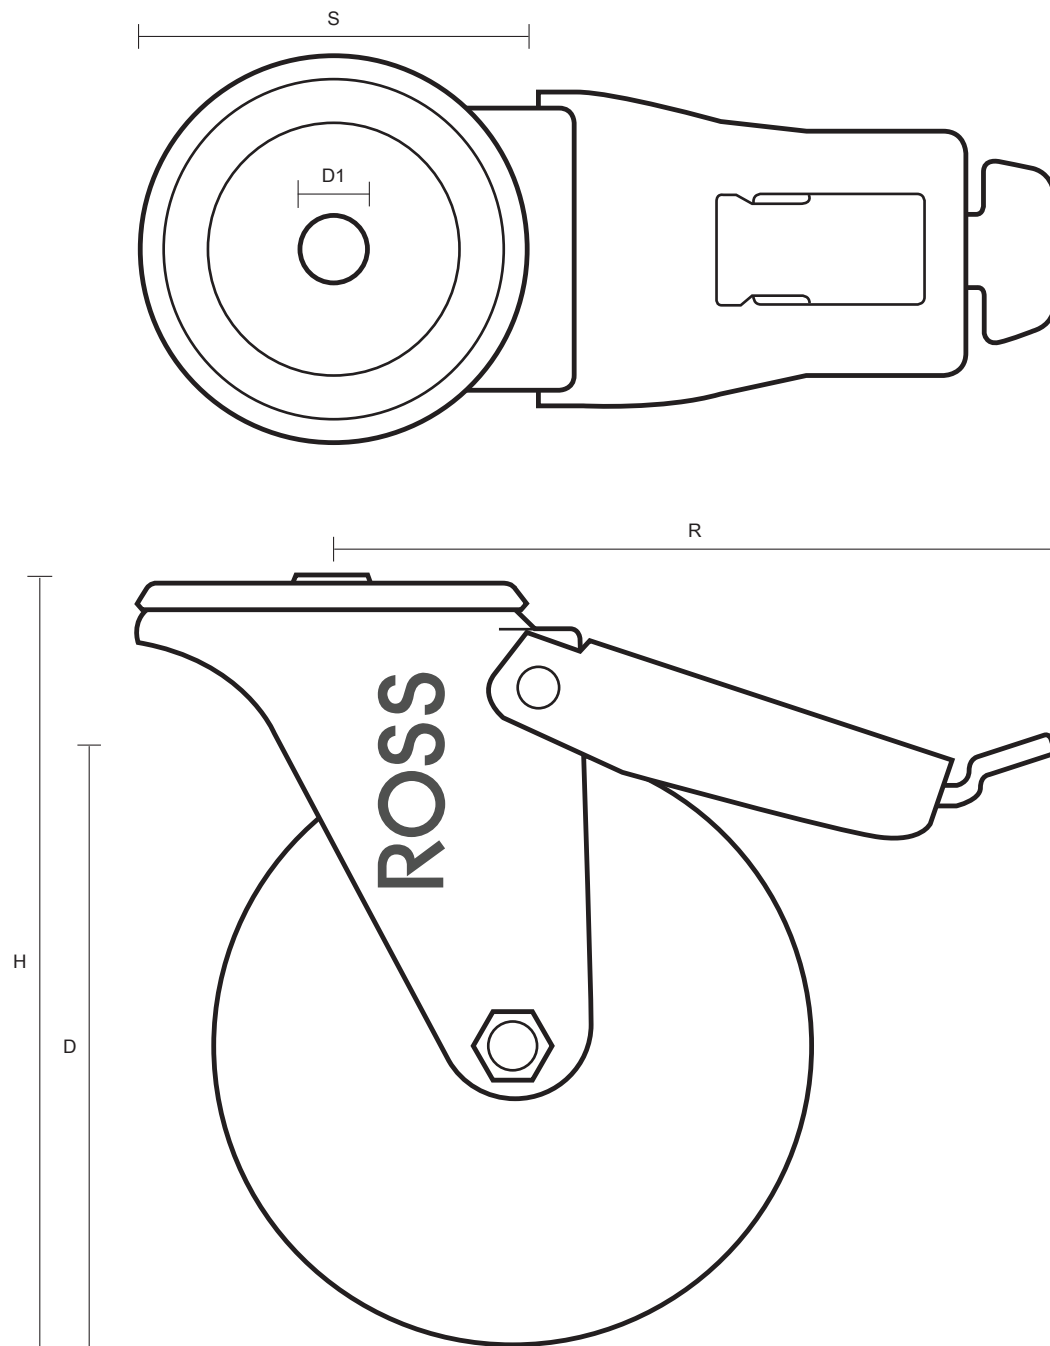

125-4000-ASR/SWB (125mm Swivel Braked Castor Anti-static Rubber Wheel)

Castor Dimensions - Key		
D	Wheel Diameter (mm)	125mm
L	Plate Dimension Length (mm)	n/a
L1	Plate Dimension Width (mm)	n/a
C	Plate Hole Centers length (mm)	n/a
C1	Plate Hole Centers width (mm)	n/a
D1	Bolt Hole Diameter (mm)	12mm
H	Total Castor Height (mm)	157mm
W	Tread Width (mm)	27mm
R	Swivel Radius (mm)	130mm
S	Swivel race Diameter (mm)	73mm