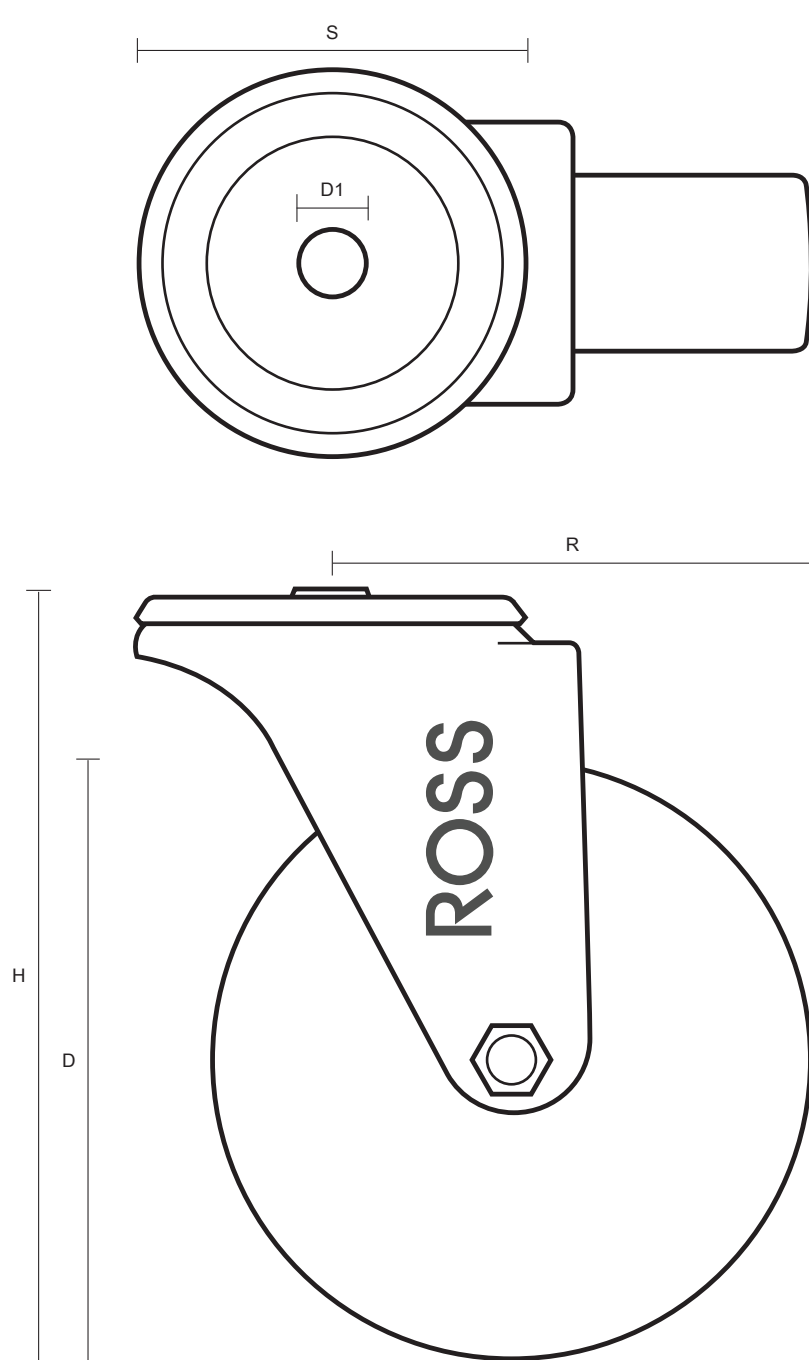

125-4000-ASR (125mm Swivel Castor Anti-static Rubber Wheel)

Castor Dimensions - Key		
D	Wheel Diameter (mm)	125mm
L	Plate Dimension Length (mm)	n/a
L1	Plate Dimension Width (mm)	n/a
C	Plate Hole Centers length (mm)	n/a
C1	Plate Hole Centers width (mm)	n/a
D1	Bolt Hole Diameter (mm)	12mm
H	Total Castor Height (mm)	157mm
W	Tread Width (mm)	27mm
R	Swivel Radius (mm)	100mm
S	Swivel Race Diameter (mm)	73mm