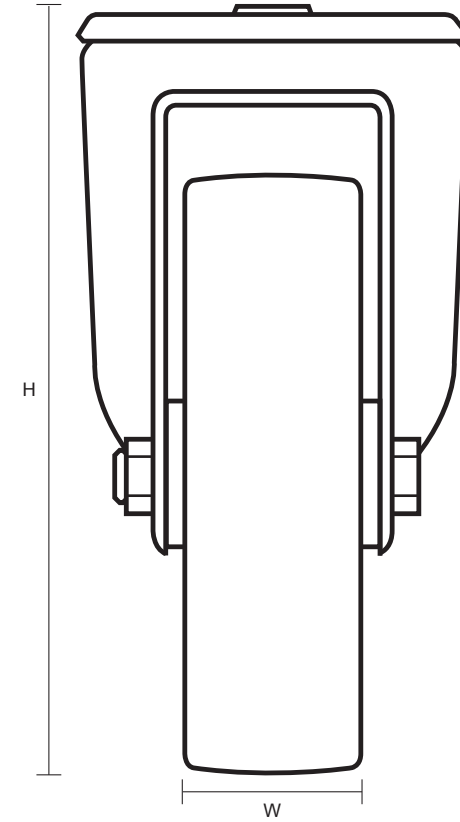

125-4000-ASR (125mm Swivel Castor Anti-static Rubber Wheel)

Castor Dimensions - Key		
D	Wheel Diameter (mm)	125mm
L	Plate Dimension Length (mm)	n/a
L1	Plate Dimension Width (mm)	n/a
C	Plate Hole Centers length (mm)	n/a
C1	Plate Hole Centers width (mm)	n/a
D1	Bolt Hole Diameter (mm)	12mm
H	Total Castor Height (mm)	157mm
W	Tread Width (mm)	27mm
R	Swivel Radius (mm)	100mm
S	Swivel Race Diameter (mm)	73mm