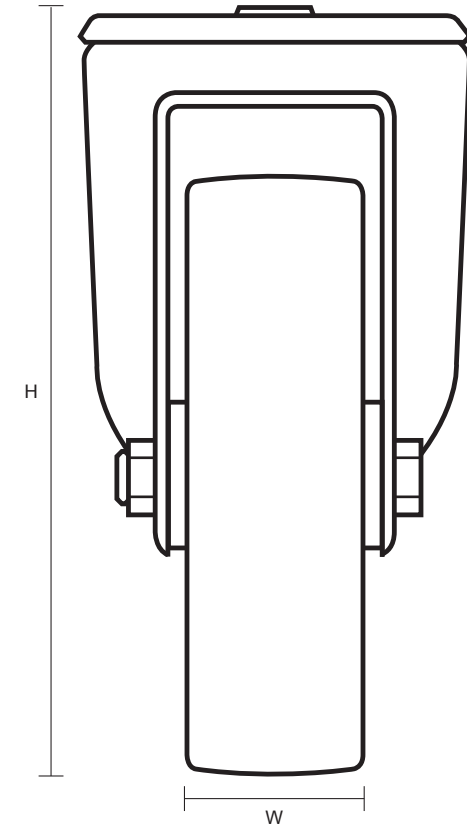

125-4000-GV/SWB (125mm Swivel Braked Castor Black Rubber Wheel)

Castor Dimensions - Key

D	Wheel Diameter (mm)	100mm
L	Plate Dimension Length (mm)	n/a
L1	Plate Dimension Width (mm)	n/a
C	Plate Hole Centers length (mm)	n/a
C1	Plate Hole Centers width (mm)	n/a
D1	Bolt Hole Diameter (mm)	12mm
H	Total Castor Height (mm)	157mm
W	Tread Width (mm)	27mm
R	Swivel Radius (mm)	130mm
S	Swivel race Diameter (mm)	73mm