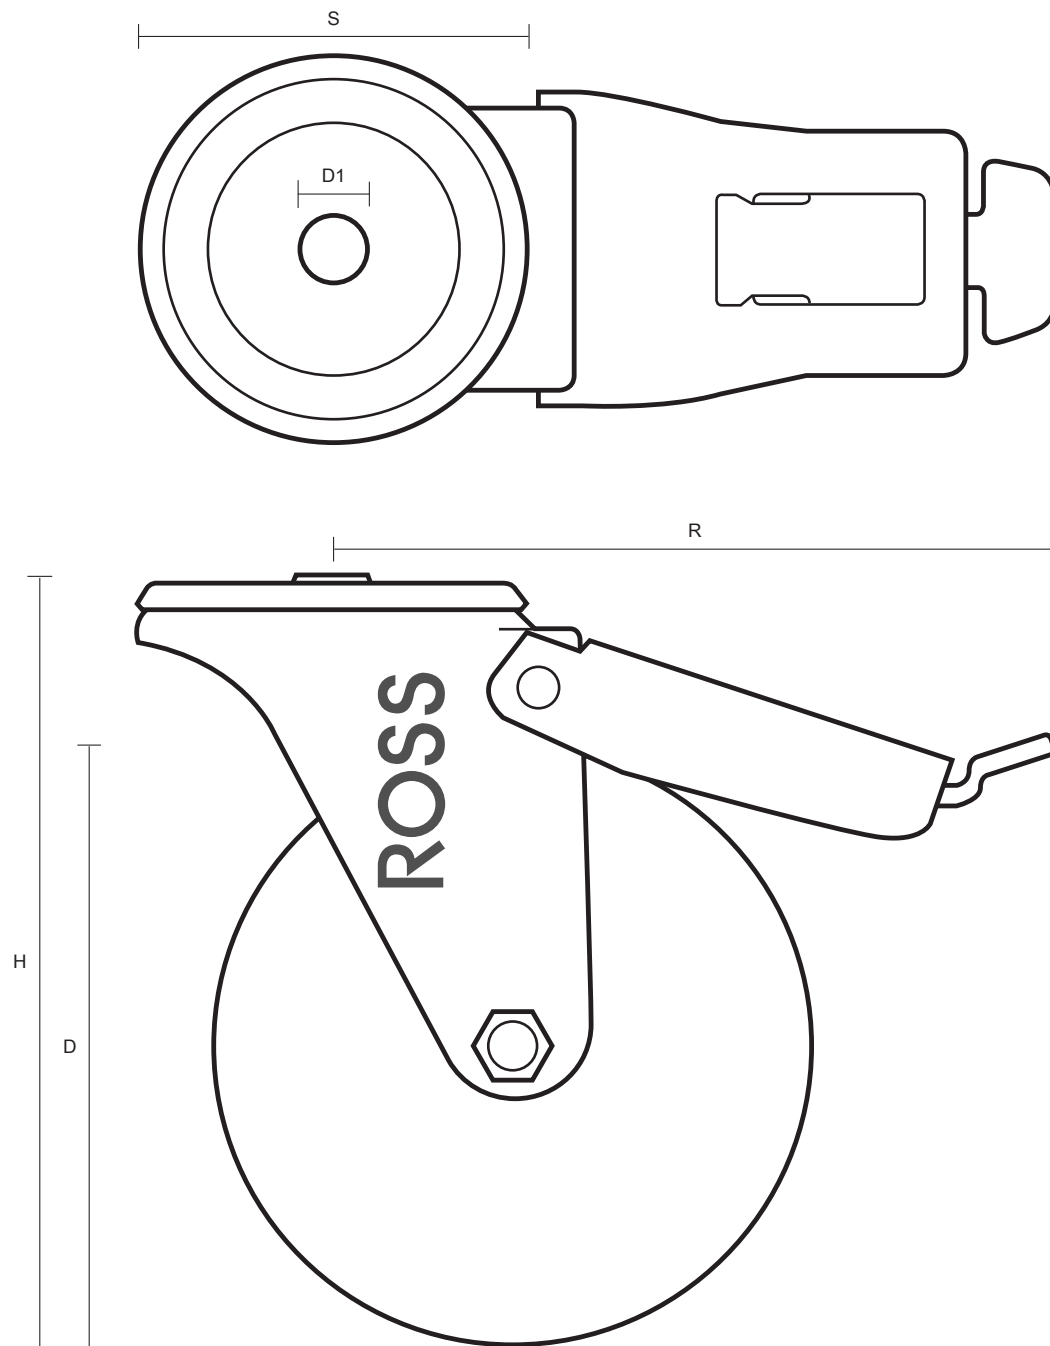

125-4000-GV/SWB (125mm Swivel Braked Castor Black Rubber Wheel)

Castor Dimensions - Key

D	Wheel Diameter (mm)	100mm
L	Plate Dimension Length (mm)	n/a
L1	Plate Dimension Width (mm)	n/a
C	Plate Hole Centers length (mm)	n/a
C1	Plate Hole Centers width (mm)	n/a
D1	Bolt Hole Diameter (mm)	12mm
H	Total Castor Height (mm)	157mm
W	Tread Width (mm)	27mm
R	Swivel Radius (mm)	130mm
S	Swivel race Diameter (mm)	73mm