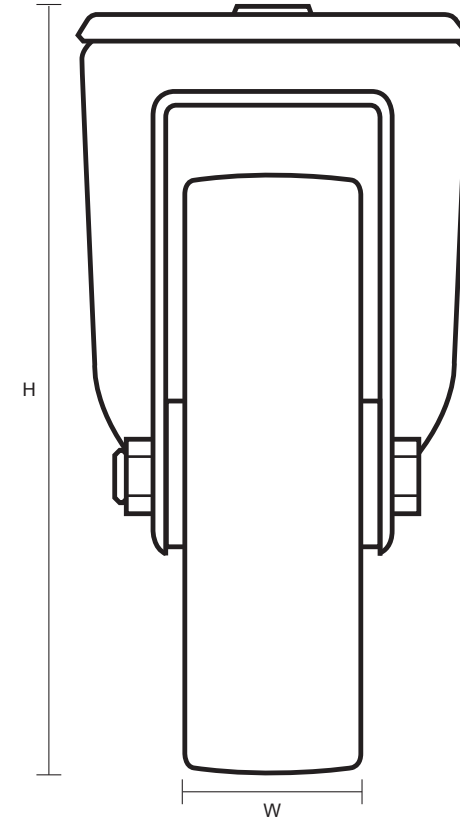

125-4000-PNB (125mm Swivel Castor Polyurethane Tyred Wheel)

Castor Dimensions - Key

D	Wheel Diameter (mm)	125mm
L	Plate Dimension Length (mm)	n/a
L1	Plate Dimension Width (mm)	n/a
C	Plate Hole Centers length (mm)	n/a
C1	Plate Hole Centers width (mm)	n/a
D1	Bolt Hole Diameter (mm)	12mm
H	Total Castor Height (mm)	157mm
W	Tread Width (mm)	30mm
R	Swivel Radius (mm)	100mm
S	Swivel Race Diameter (mm)	73mm