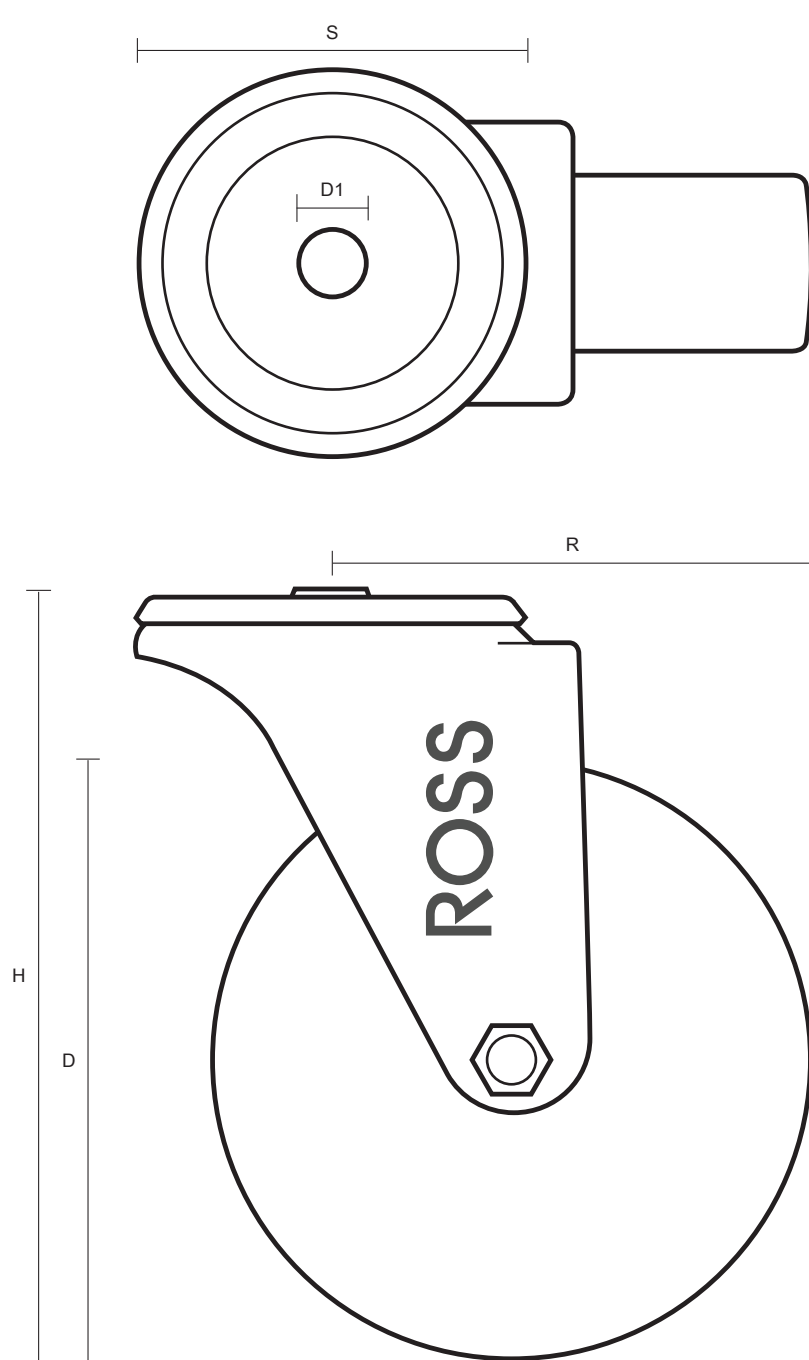

125-4000-PNB (125mm Swivel Castor Polyurethane Tyred Wheel)

Castor Dimensions - Key

D	Wheel Diameter (mm)	125mm
L	Plate Dimension Length (mm)	n/a
L1	Plate Dimension Width (mm)	n/a
C	Plate Hole Centers length (mm)	n/a
C1	Plate Hole Centers width (mm)	n/a
D1	Bolt Hole Diameter (mm)	12mm
H	Total Castor Height (mm)	157mm
W	Tread Width (mm)	30mm
R	Swivel Radius (mm)	100mm
S	Swivel Race Diameter (mm)	73mm