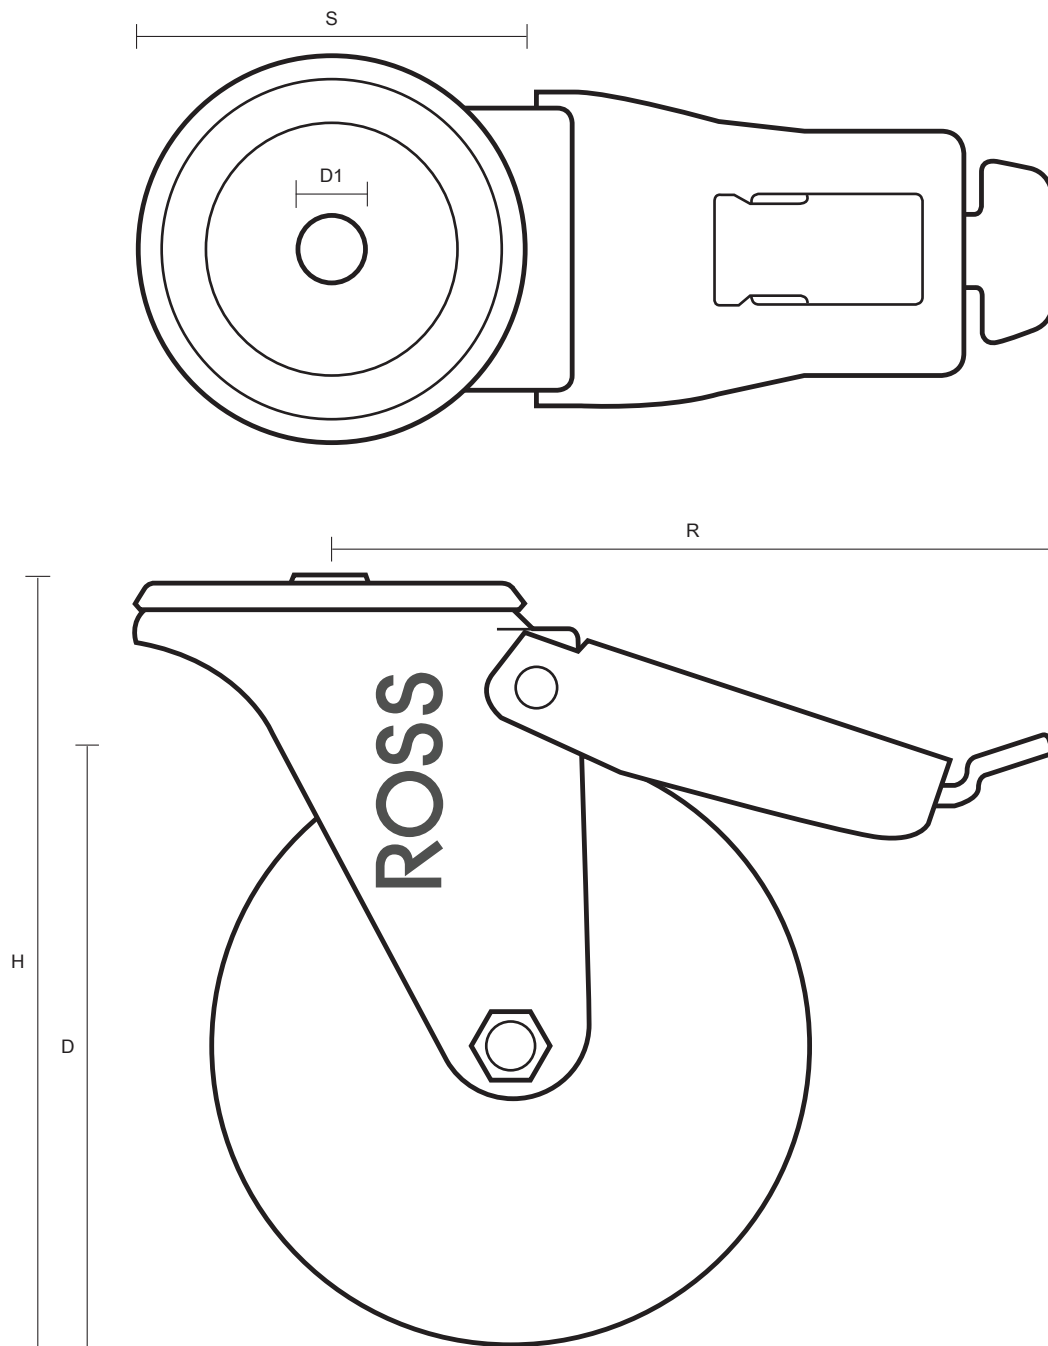

125-4000-RNB/SWB (125mm Swivel Braked Castor Blue Rubber Wheel)

Castor Dimensions - Key		
D	Wheel Diameter (mm)	125mm
L	Plate Dimension Length (mm)	n/a
L1	Plate Dimension Width (mm)	n/a
C	Plate Hole Centers length (mm)	n/a
C1	Plate Hole Centers width (mm)	n/a
D1	Bolt Hole Diameter (mm)	12mm
H	Total Castor Height (mm)	157mm
W	Tread Width (mm)	34mm
R	Swivel Radius (mm)	130mm
S	Swivel race Diameter (mm)	73mm