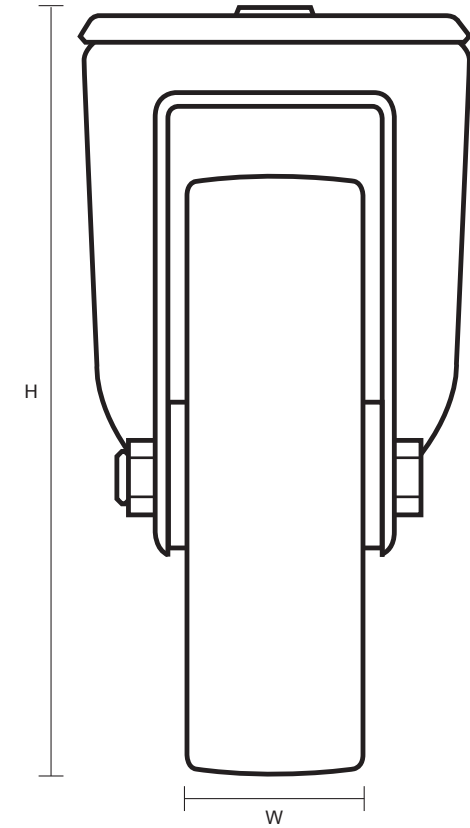

125-4000-RNB/SWB (125mm Swivel Braked Castor Blue Rubber Wheel)

Castor Dimensions - Key		
D	Wheel Diameter (mm)	125mm
L	Plate Dimension Length (mm)	n/a
L1	Plate Dimension Width (mm)	n/a
C	Plate Hole Centers length (mm)	n/a
C1	Plate Hole Centers width (mm)	n/a
D1	Bolt Hole Diameter (mm)	12mm
H	Total Castor Height (mm)	157mm
W	Tread Width (mm)	34mm
R	Swivel Radius (mm)	130mm
S	Swivel race Diameter (mm)	73mm