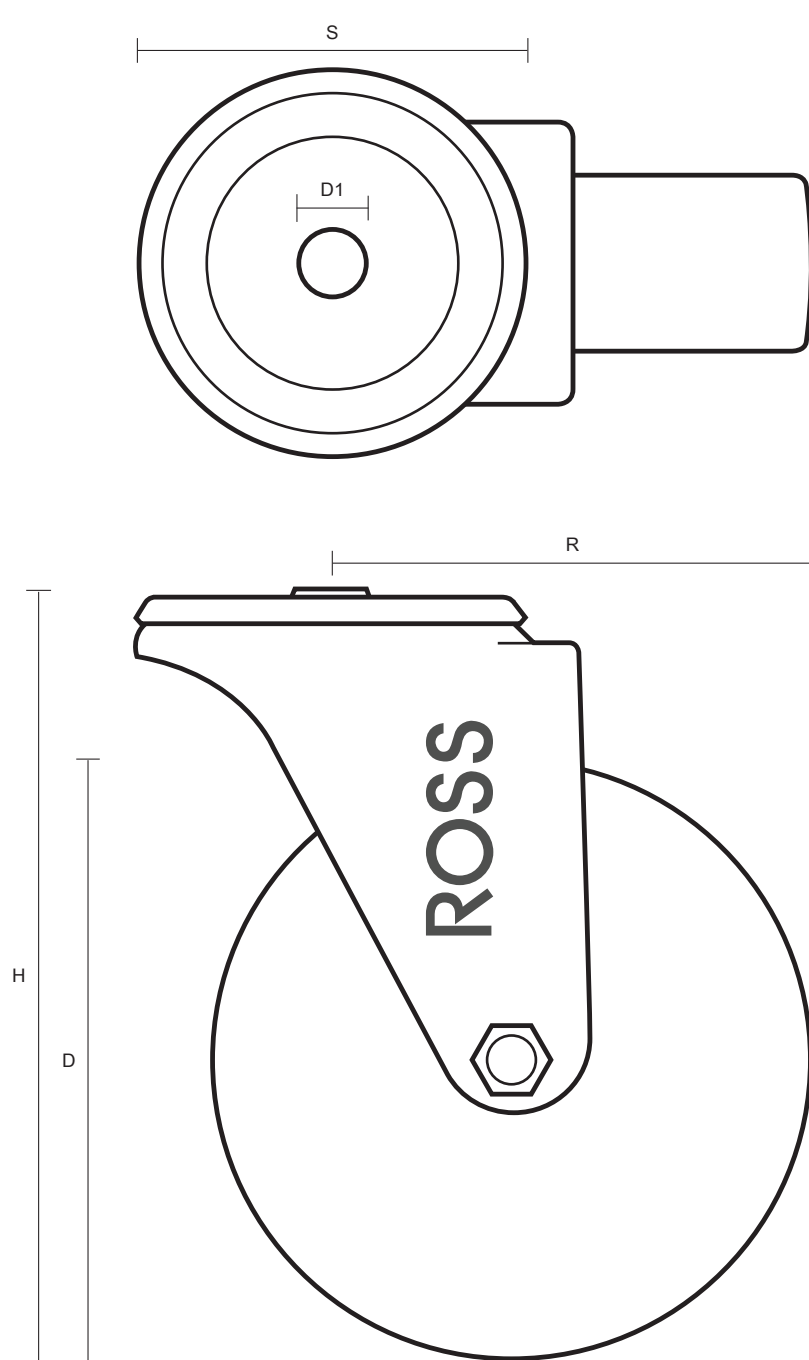

125-4000-RNB (125mm Swivel Castor Blue Rubber Wheel)

Castor Dimensions - Key		
D	Wheel Diameter (mm)	125mm
L	Plate Dimension Length (mm)	n/a
L1	Plate Dimension Width (mm)	n/a
C	Plate Hole Centers length (mm)	n/a
C1	Plate Hole Centers width (mm)	n/a
D1	Bolt Hole Diameter (mm)	12mm
H	Total Castor Height (mm)	157mm
W	Tread Width (mm)	34mm
R	Swivel Radius (mm)	100mm
S	Swivel Race Diameter (mm)	73mm