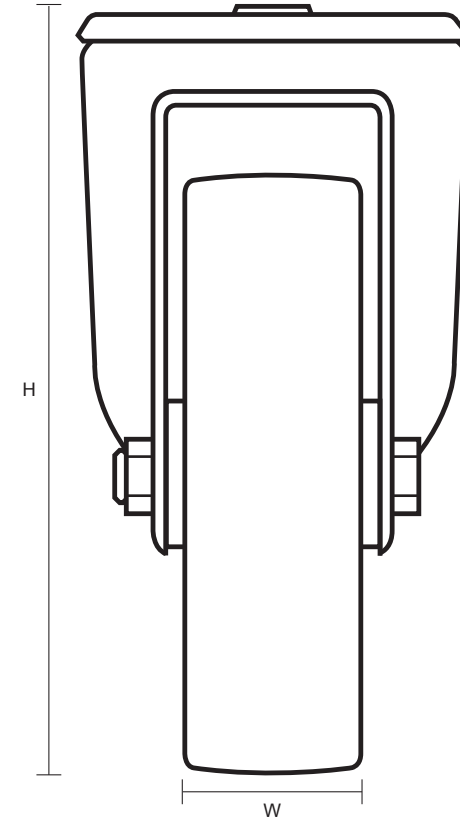

125-4000-RNB (125mm Swivel Castor Blue Rubber Wheel)

Castor Dimensions - Key		
D	Wheel Diameter (mm)	125mm
L	Plate Dimension Length (mm)	n/a
L1	Plate Dimension Width (mm)	n/a
C	Plate Hole Centers length (mm)	n/a
C1	Plate Hole Centers width (mm)	n/a
D1	Bolt Hole Diameter (mm)	12mm
H	Total Castor Height (mm)	157mm
W	Tread Width (mm)	34mm
R	Swivel Radius (mm)	100mm
S	Swivel Race Diameter (mm)	73mm