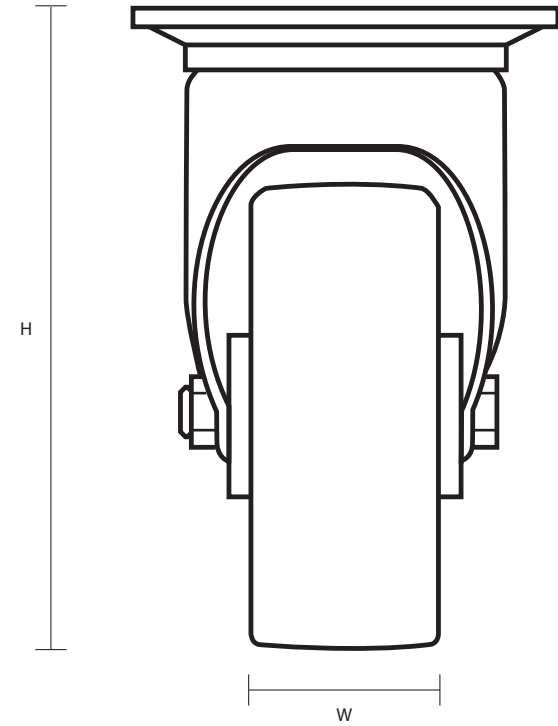

125-5000-NYB/SWB (125mm Heav Duty Swivel Braked Top Plate Castor White Nylon Wheel)

Castor Dimensions - Key		
D	Wheel Diameter	125mm
L	Plate Dimension Length (mm)	140mm
L1	Plate Dimension Width (mm)	110mm
C	Plate Hole Centers length (mm)	105mm
C1	Plate Hole Centers width (mm)	80/75mm
D1	Plate Hole Diameter (mm)	10mm
H	Total Castor Height	164mm
W	Tread Width (mm)	50mm
R	Swivel Radius (mm)	148mm