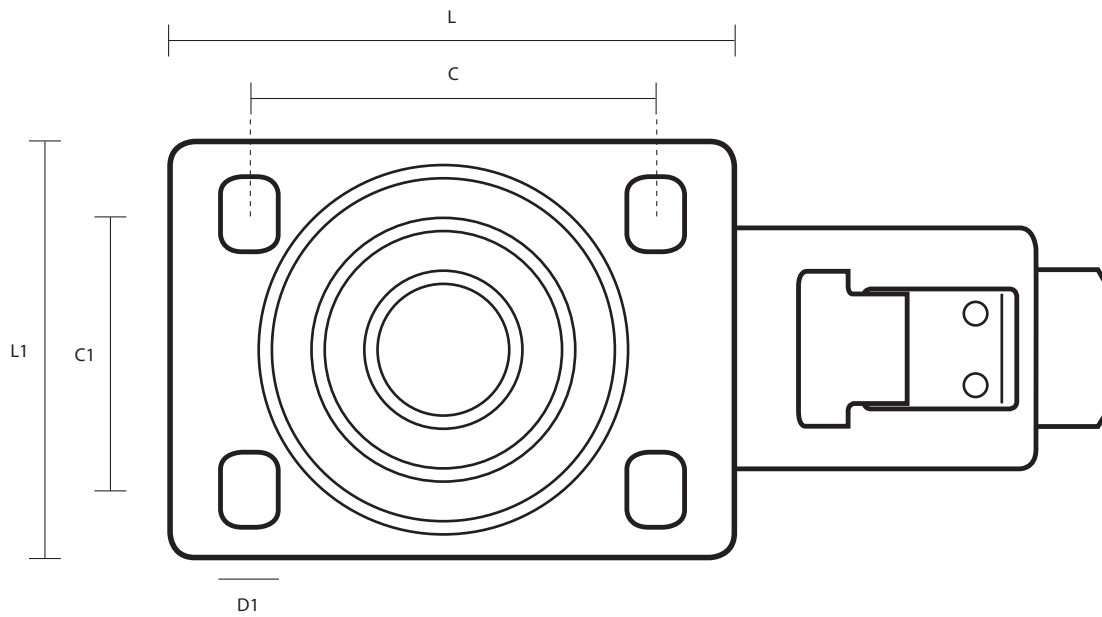

125-5000-NYB/SWB (125mm Heav Duty Swivel Braked Top Plate Castor White Nylon Wheel)

Castor Dimensions - Key		
D	Wheel Diameter	125mm
L	Plate Dimension Length (mm)	140mm
L1	Plate Dimension Width (mm)	110mm
C	Plate Hole Centers length (mm)	105mm
C1	Plate Hole Centers width (mm)	80/75mm
D1	Plate Hole Diameter (mm)	10mm
H	Total Castor Height	164mm
W	Tread Width (mm)	50mm
R	Swivel Radius (mm)	148mm