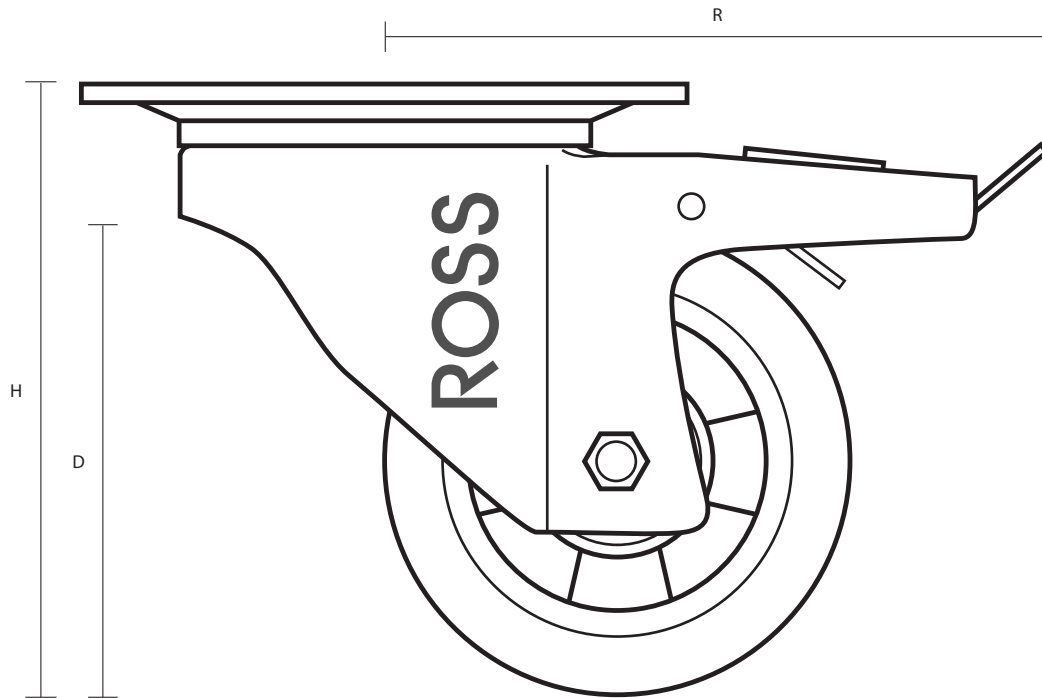

125-5000-NYB/SWB (125mm Heav Duty Swivel Braked Top Plate Castor White Nylon Wheel)

Castor Dimensions - Key		
D	Wheel Diameter	125mm
L	Plate Dimension Length (mm)	140mm
L1	Plate Dimension Width (mm)	110mm
C	Plate Hole Centers length (mm)	105mm
C1	Plate Hole Centers width (mm)	80/75mm
D1	Plate Hole Diameter (mm)	10mm
H	Total Castor Height	164mm
W	Tread Width (mm)	50mm
R	Swivel Radius (mm)	148mm