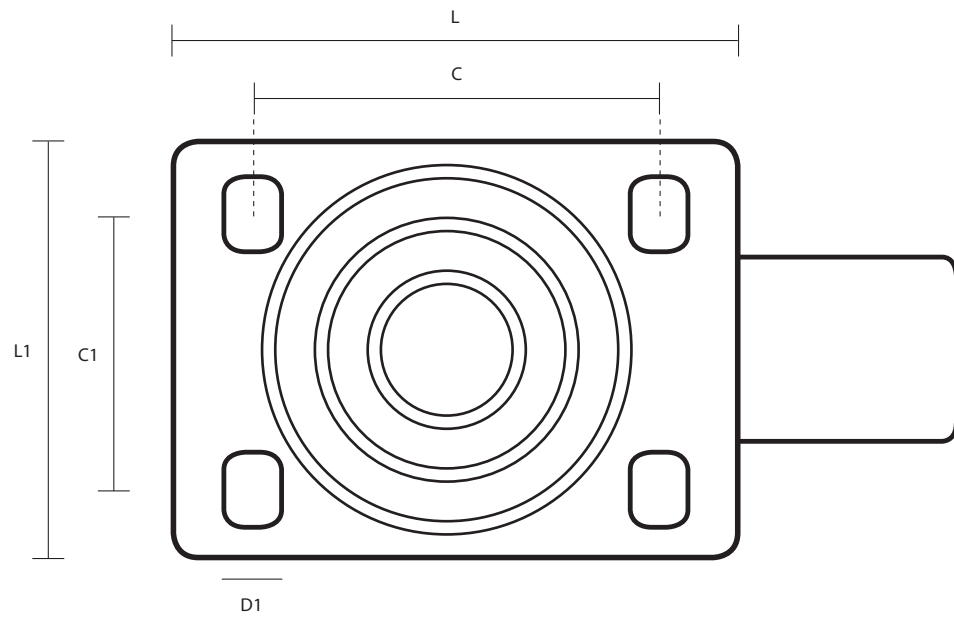

125-5000-NYB (125mm Heavy Duty Swivel Top Plate Castor White Nylon Wheel)

Castor Dimensions - Key		
D	Wheel Diameter	125mm
L	Plate Dimension Length (mm)	140mm
L1	Plate Dimension Width (mm)	110mm
C	Plate Hole Centers length (mm)	105mm
C1	Plate Hole Centers width (mm)	80/75mm
D1	Plate Hole Diameter (mm)	10mm
H	Total Castor Height	164mm
W	Tread Width (mm)	50mm
R	Swivel Radius (mm)	118mm