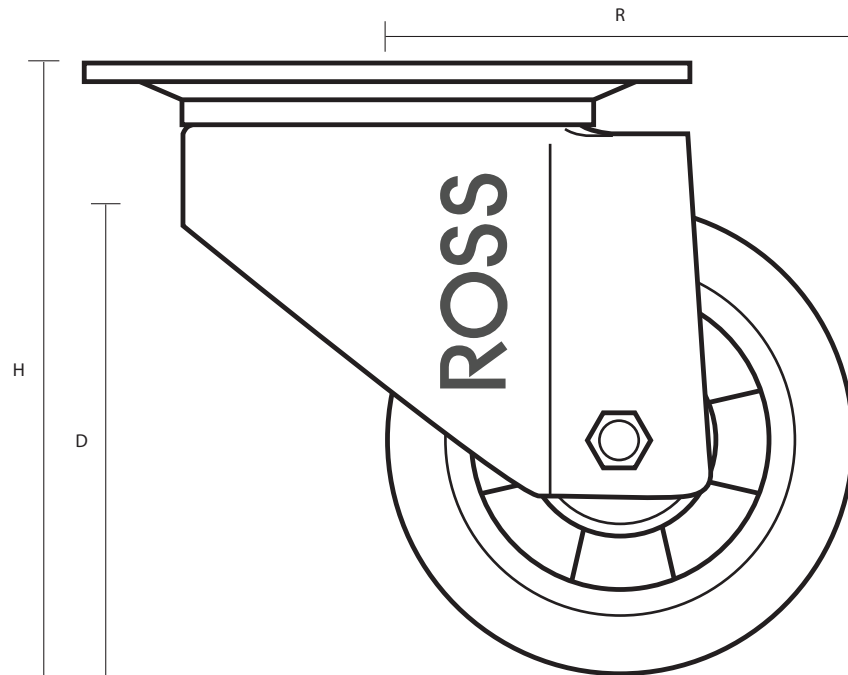

125-5000-NYB (125mm Heavy Duty Swivel Top Plate Castor White Nylon Wheel)

Castor Dimensions - Key		
D	Wheel Diameter	125mm
L	Plate Dimension Length (mm)	140mm
L1	Plate Dimension Width (mm)	110mm
C	Plate Hole Centers length (mm)	105mm
C1	Plate Hole Centers width (mm)	80/75mm
D1	Plate Hole Diameter (mm)	10mm
H	Total Castor Height	164mm
W	Tread Width (mm)	50mm
R	Swivel Radius (mm)	118mm