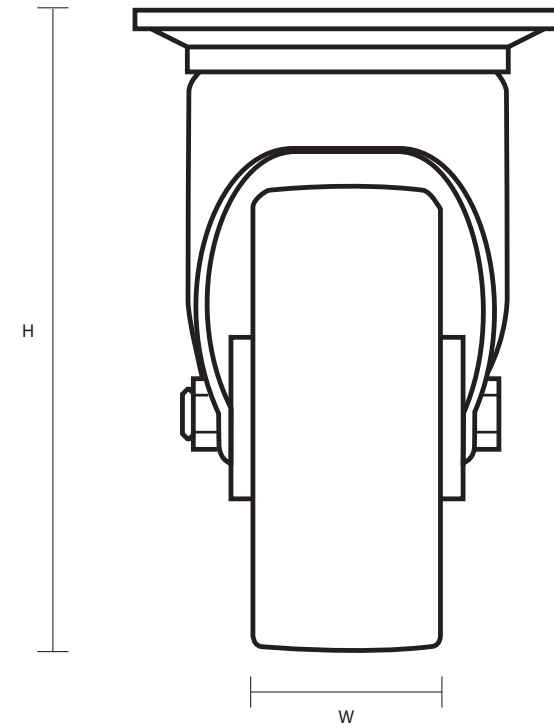

125-5000-NYB (125mm Heavy Duty Swivel Top Plate Castor White Nylon Wheel)

Castor Dimensions - Key		
D	Wheel Diameter	125mm
L	Plate Dimension Length (mm)	140mm
L1	Plate Dimension Width (mm)	110mm
C	Plate Hole Centers length (mm)	105mm
C1	Plate Hole Centers width (mm)	80/75mm
D1	Plate Hole Diameter (mm)	10mm
H	Total Castor Height	164mm
W	Tread Width (mm)	50mm
R	Swivel Radius (mm)	118mm