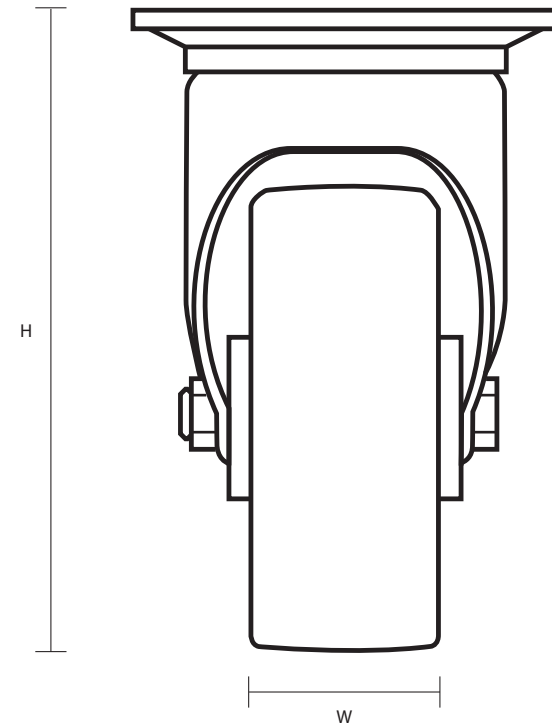

# 125-5000-PAL (125mm Heavy Duty Swivel Top Plate Castor Polyurethane Wheel)

Castor Dimensions - Key		
D	Wheel Diameter	125mm
L	Plate Dimension Length (mm)	140mm
L1	Plate Dimension Width (mm)	110mm
C	Plate Hole Centers length (mm)	105mm
C1	Plate Hole Centers width (mm)	80/75mm
D1	Plate Hole Diameter (mm)	10mm
H	Total Castor Height	164mm
W	Tread Width (mm)	50mm
R	Swivel Radius (mm)	118mm