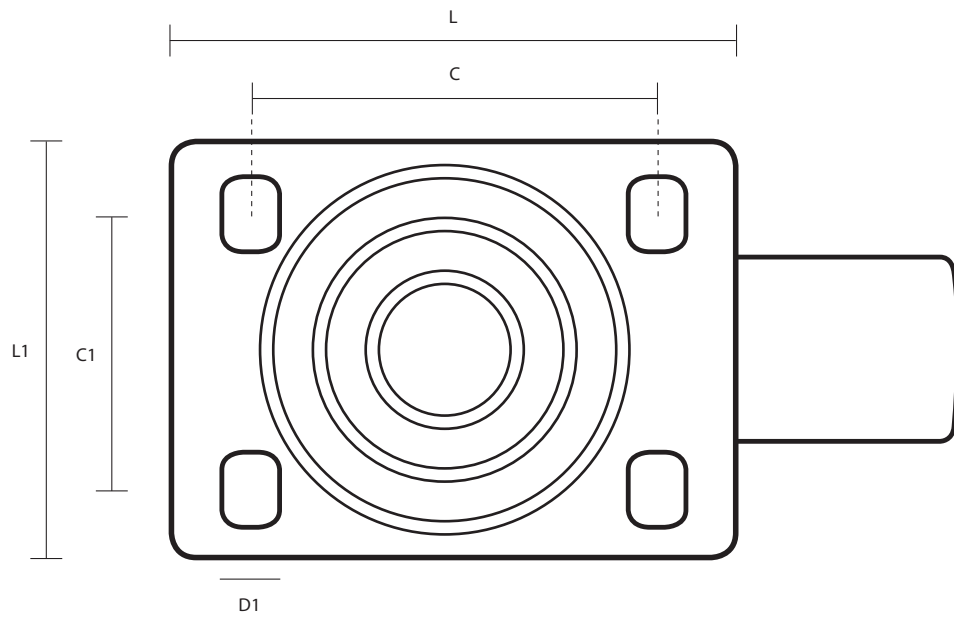

# 125-5000-PAL (125mm Heavy Duty Swivel Top Plate Castor Polyurethane Wheel)

Castor Dimensions - Key		
D	Wheel Diameter	125mm
L	Plate Dimension Length (mm)	140mm
L1	Plate Dimension Width (mm)	110mm
C	Plate Hole Centers length (mm)	105mm
C1	Plate Hole Centers width (mm)	80/75mm
D1	Plate Hole Diameter (mm)	10mm
H	Total Castor Height	164mm
W	Tread Width (mm)	50mm
R	Swivel Radius (mm)	118mm