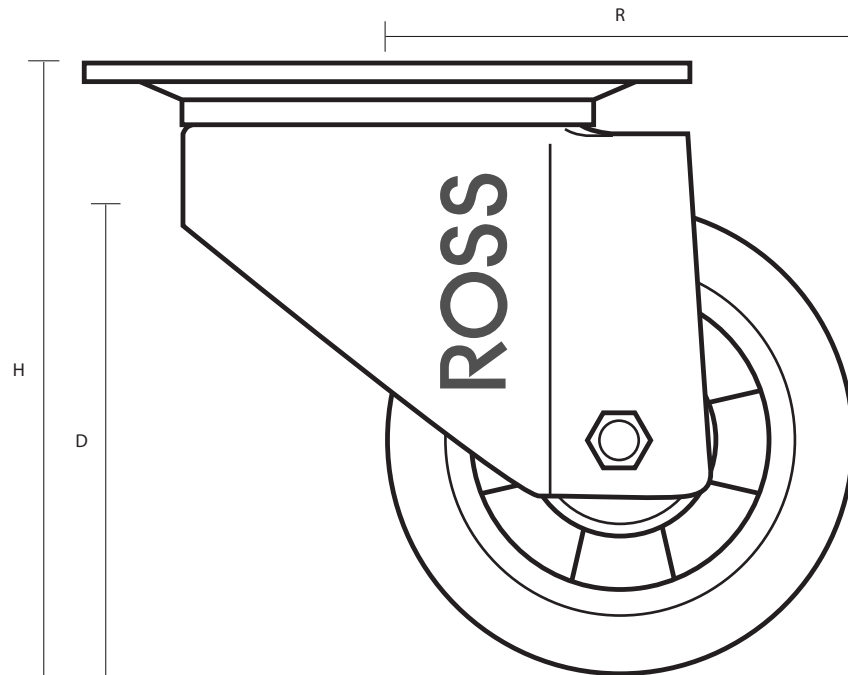

# 125-5000-PAL (125mm Heavy Duty Swivel Top Plate Castor Polyurethane Wheel)

Castor Dimensions - Key		
D	Wheel Diameter	125mm
L	Plate Dimension Length (mm)	140mm
L1	Plate Dimension Width (mm)	110mm
C	Plate Hole Centers length (mm)	105mm
C1	Plate Hole Centers width (mm)	80/75mm
D1	Plate Hole Diameter (mm)	10mm
H	Total Castor Height	164mm
W	Tread Width (mm)	50mm
R	Swivel Radius (mm)	118mm