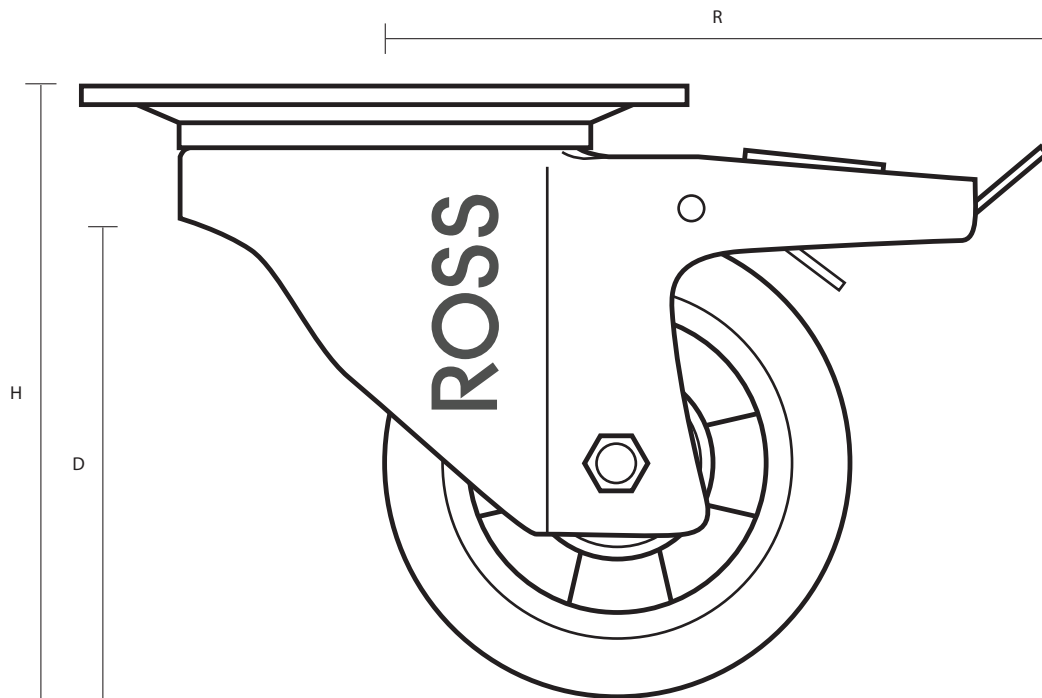

125-5000-SUB/SWB (125mm Heav Duty Swivel Braked Top Plate Castor Polyurethane Wheel)

Castor Dimensions - Key

D	Wheel Diameter	125mm
L	Plate Dimension Length (mm)	140mm
L1	Plate Dimension Width (mm)	110mm
C	Plate Hole Centers length (mm)	105mm
C1	Plate Hole Centers width (mm)	80/75mm
D1	Plate Hole Diameter (mm)	10mm
H	Total Castor Height	164mm
W	Tread Width (mm)	50mm
R	Swivel Radius (mm)	148mm