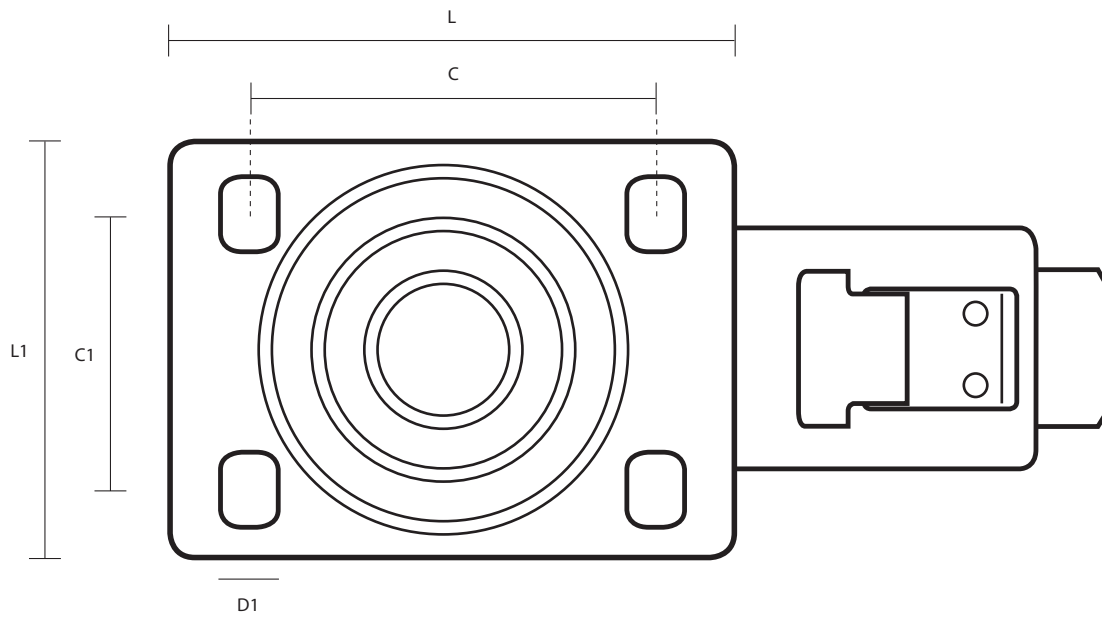

125-5000-SUB/SWB (125mm Heav Duty Swivel Braked Top Plate Castor Polyurethane Wheel)

Castor Dimensions - Key

D	Wheel Diameter	125mm
L	Plate Dimension Length (mm)	140mm
L1	Plate Dimension Width (mm)	110mm
C	Plate Hole Centers length (mm)	105mm
C1	Plate Hole Centers width (mm)	80/75mm
D1	Plate Hole Diameter (mm)	10mm
H	Total Castor Height	164mm
W	Tread Width (mm)	50mm
R	Swivel Radius (mm)	148mm