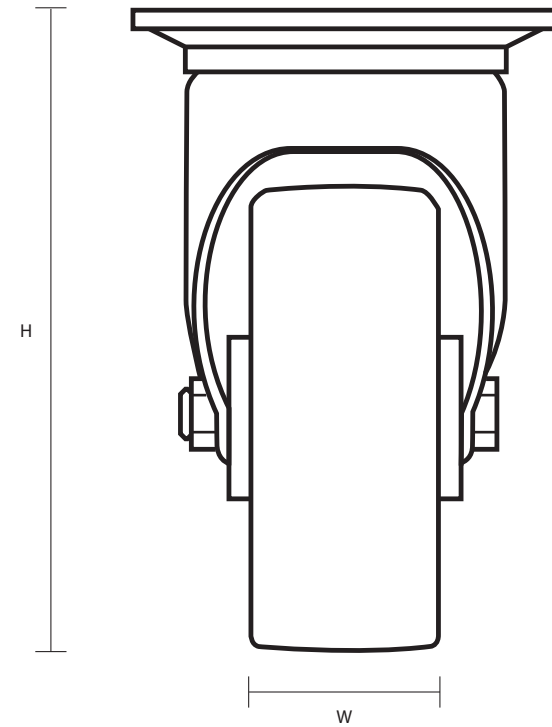

125-5000-SUB/SWB (125mm Heav Duty Swivel Braked Top Plate Castor Polyurethane Wheel)

Castor Dimensions - Key

D	Wheel Diameter	125mm
L	Plate Dimension Length (mm)	140mm
L1	Plate Dimension Width (mm)	110mm
C	Plate Hole Centers length (mm)	105mm
C1	Plate Hole Centers width (mm)	80/75mm
D1	Plate Hole Diameter (mm)	10mm
H	Total Castor Height	164mm
W	Tread Width (mm)	50mm
R	Swivel Radius (mm)	148mm