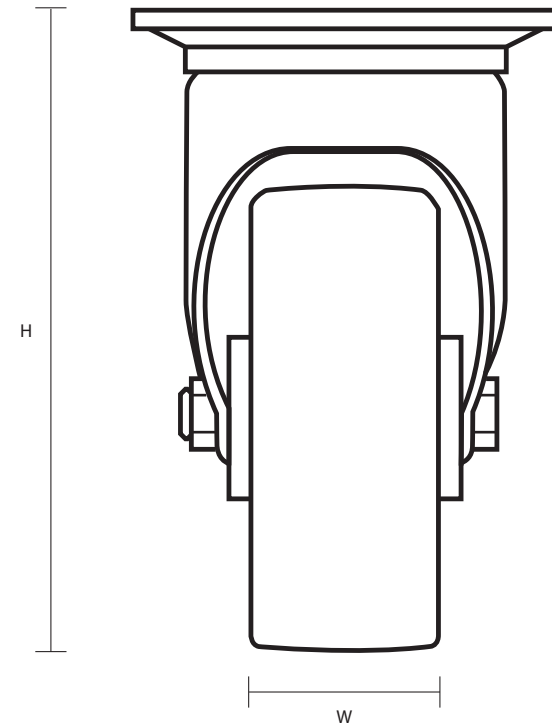

125-5000-SUB (125mm Heavy Duty Swivel Top Plate Castor Polyurethane Wheel)

Castor Dimensions - Key		
D	Wheel Diameter	125mm
L	Plate Dimension Length (mm)	140mm
L1	Plate Dimension Width (mm)	110mm
C	Plate Hole Centers length (mm)	105mm
C1	Plate Hole Centers width (mm)	80/75mm
D1	Plate Hole Diameter (mm)	10mm
H	Total Castor Height	164mm
W	Tread Width (mm)	50mm
R	Swivel Radius (mm)	118mm