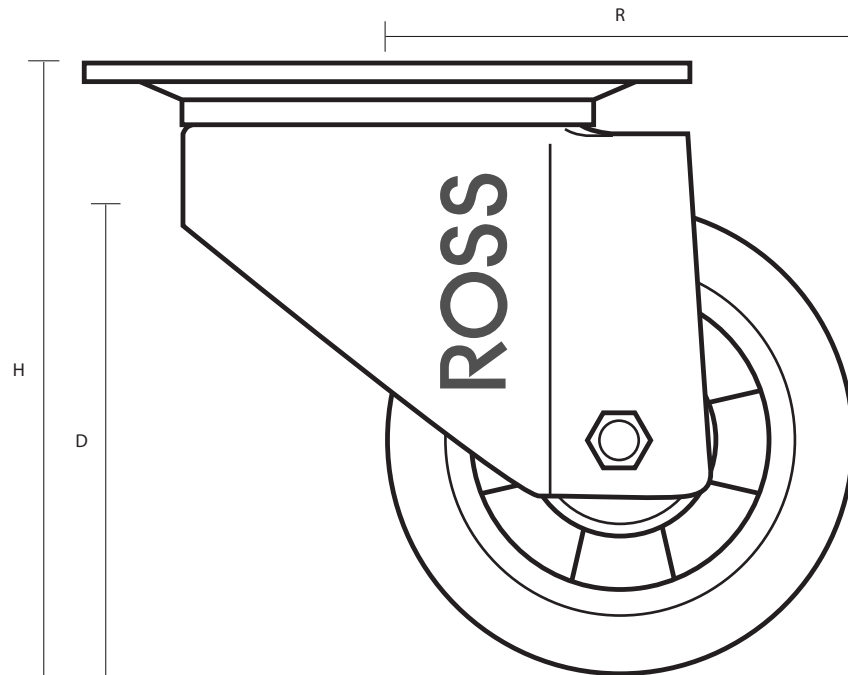

125-5000-SUB (125mm Heavy Duty Swivel Top Plate Castor Polyurethane Wheel)

Castor Dimensions - Key		
D	Wheel Diameter	125mm
L	Plate Dimension Length (mm)	140mm
L1	Plate Dimension Width (mm)	110mm
C	Plate Hole Centers length (mm)	105mm
C1	Plate Hole Centers width (mm)	80/75mm
D1	Plate Hole Diameter (mm)	10mm
H	Total Castor Height	164mm
W	Tread Width (mm)	50mm
R	Swivel Radius (mm)	118mm