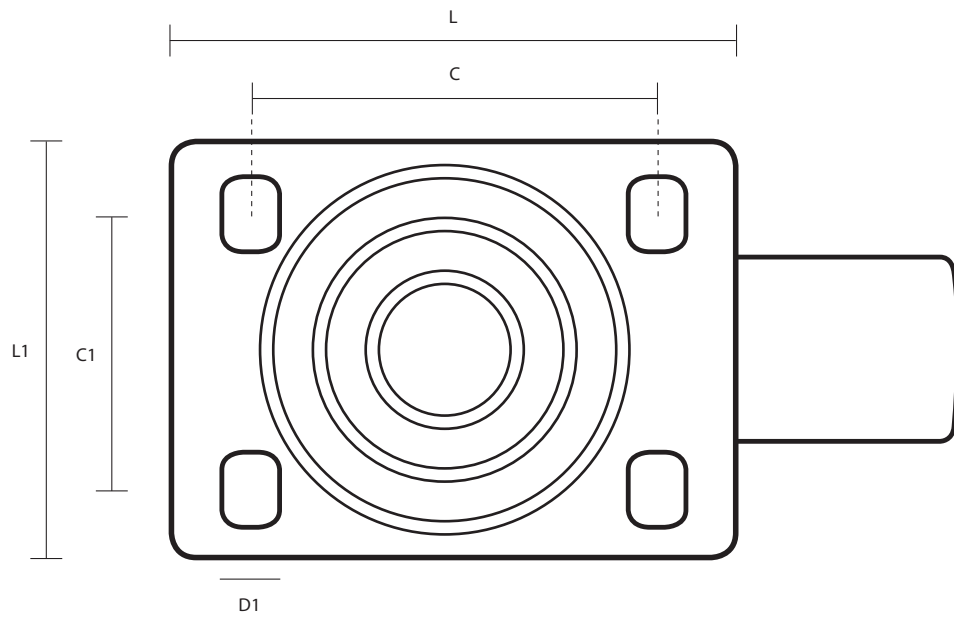

125-5000-SUB (125mm Heavy Duty Swivel Top Plate Castor Polyurethane Wheel)

Castor Dimensions - Key		
D	Wheel Diameter	125mm
L	Plate Dimension Length (mm)	140mm
L1	Plate Dimension Width (mm)	110mm
C	Plate Hole Centers length (mm)	105mm
C1	Plate Hole Centers width (mm)	80/75mm
D1	Plate Hole Diameter (mm)	10mm
H	Total Castor Height	164mm
W	Tread Width (mm)	50mm
R	Swivel Radius (mm)	118mm