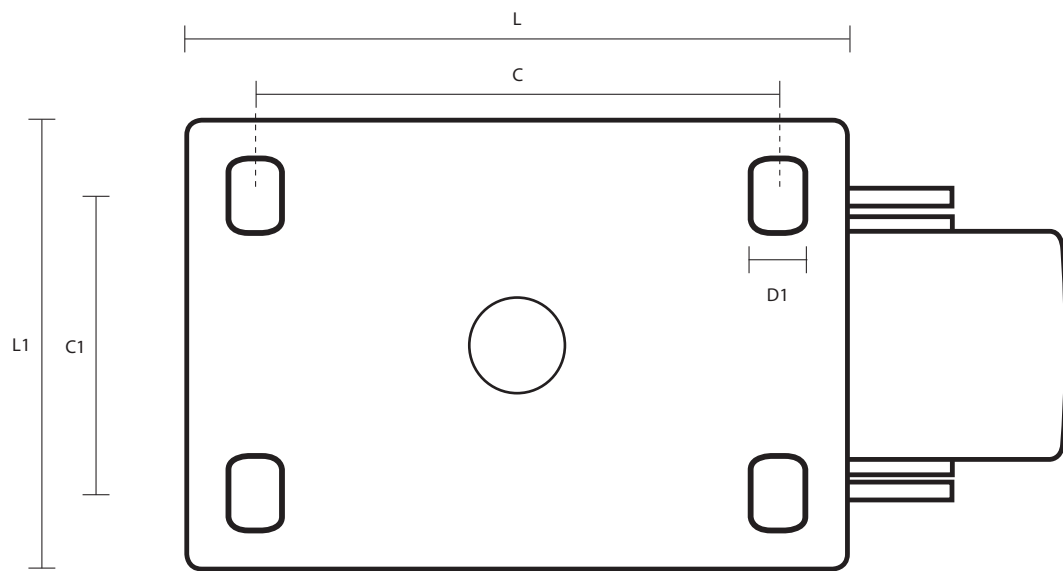

125-6000-SUB (125mm Swivel Top Plate Castor Polyurethane Tyred Wheel)

Castor Dimensions - Key

D	Wheel Diameter	125mm
L	Plate Dimension Length (mm)	135mm
L1	Plate Dimension Width (mm)	110mm
C	Plate Hole Centers length (mm)	105mm
C1	Plate Hole Centers width (mm)	80/75mm
D1	Plate Hole Diameter (mm)	10mm
H	Total Castor Height	170mm
W	Tread Width (mm)	50mm
R	Swivel Radius (mm)	110mm