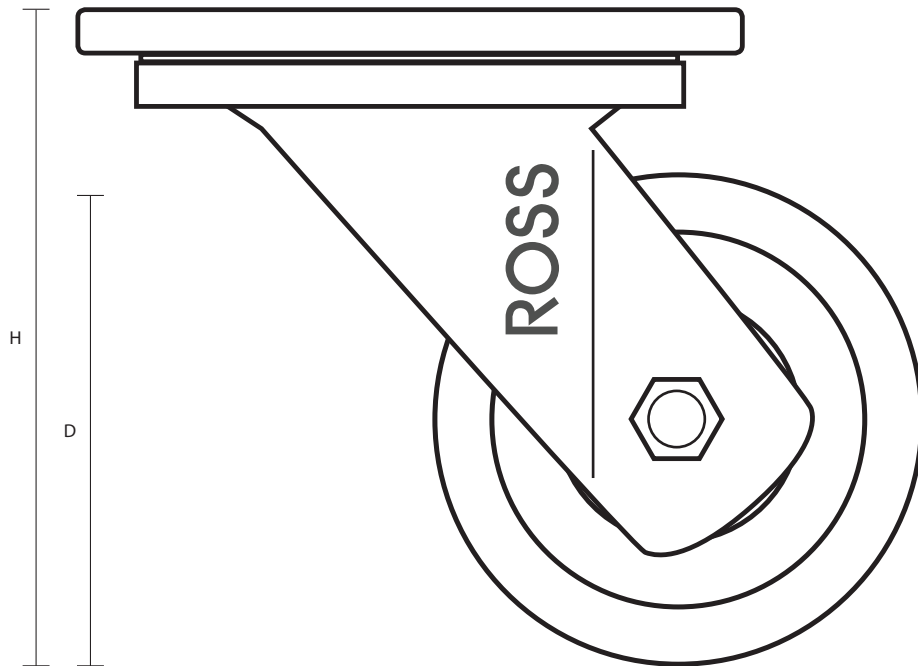

125-6000-SUB (125mm Swivel Top Plate Castor Polyurethane Tyred Wheel)

Castor Dimensions - Key

D	Wheel Diameter	125mm
L	Plate Dimension Length (mm)	135mm
L1	Plate Dimension Width (mm)	110mm
C	Plate Hole Centers length (mm)	105mm
C1	Plate Hole Centers width (mm)	80/75mm
D1	Plate Hole Diameter (mm)	10mm
H	Total Castor Height	170mm
W	Tread Width (mm)	50mm
R	Swivel Radius (mm)	110mm