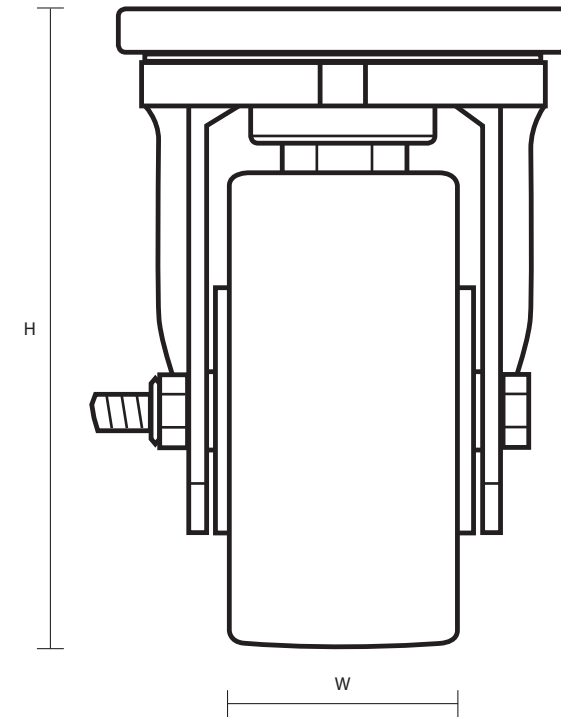

125-6000-SUB (125mm Swivel Top Plate Castor Polyurethane Tyred Wheel)

Castor Dimensions - Key

D	Wheel Diameter	125mm
L	Plate Dimension Length (mm)	135mm
L1	Plate Dimension Width (mm)	110mm
C	Plate Hole Centers length (mm)	105mm
C1	Plate Hole Centers width (mm)	80/75mm
D1	Plate Hole Diameter (mm)	10mm
H	Total Castor Height	170mm
W	Tread Width (mm)	50mm
R	Swivel Radius (mm)	110mm