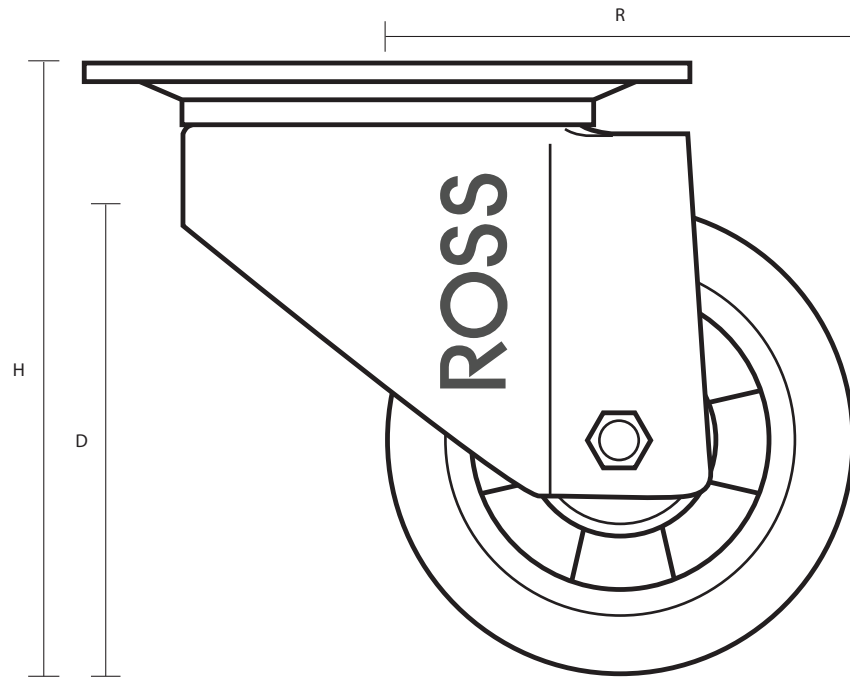

150-5000-CIB (150mm Heavy Duty Swivel Top Plate Castor Cast Iron Wheel)

Castor Dimensions - Key

D	Wheel Diameter	150mm
L	Plate Dimension Length (mm)	140mm
L1	Plate Dimension Width (mm)	110mm
C	Plate Hole Centers length (mm)	105mm
C1	Plate Hole Centers width (mm)	80/75mm
D1	Plate Hole Diameter (mm)	10mm
H	Total Castor Height	200mm
W	Tread Width (mm)	45mm
R	Swivel Radius (mm)	135mm