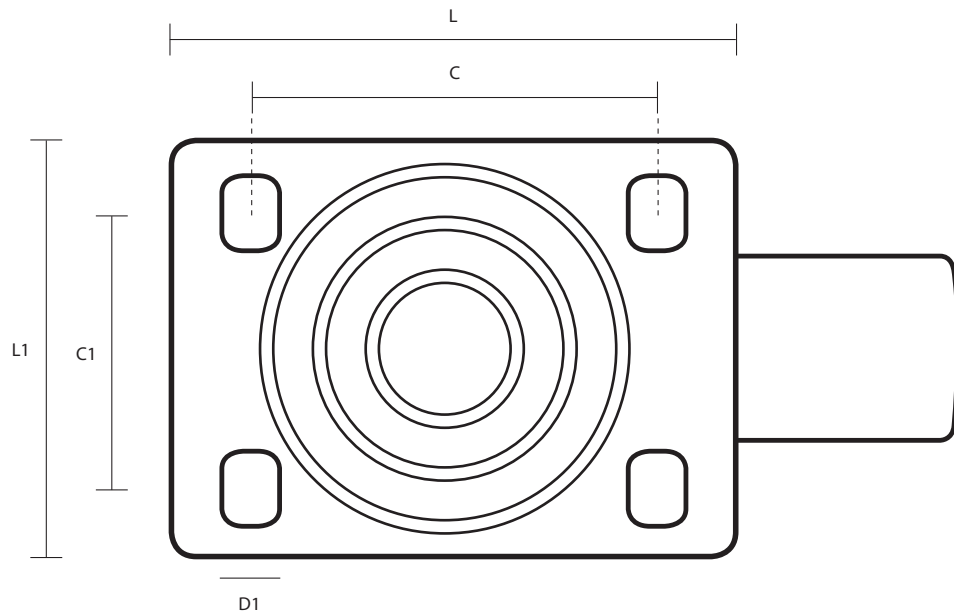

150-5000-CIB (150mm Heavy Duty Swivel Top Plate Castor Cast Iron Wheel)

Castor Dimensions - Key

D	Wheel Diameter	150mm
L	Plate Dimension Length (mm)	140mm
L1	Plate Dimension Width (mm)	110mm
C	Plate Hole Centers length (mm)	105mm
C1	Plate Hole Centers width (mm)	80/75mm
D1	Plate Hole Diameter (mm)	10mm
H	Total Castor Height	200mm
W	Tread Width (mm)	45mm
R	Swivel Radius (mm)	135mm