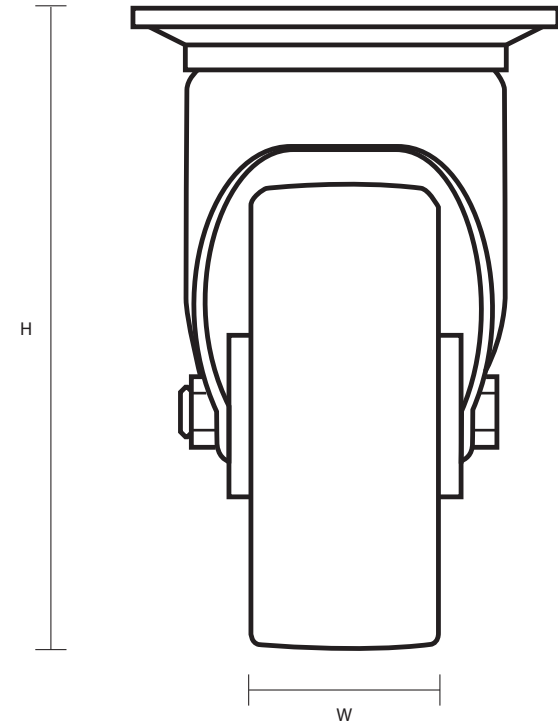

150-5000-CIB (150mm Heavy Duty Swivel Top Plate Castor Cast Iron Wheel)

Castor Dimensions - Key

D	Wheel Diameter	150mm
L	Plate Dimension Length (mm)	140mm
L1	Plate Dimension Width (mm)	110mm
C	Plate Hole Centers length (mm)	105mm
C1	Plate Hole Centers width (mm)	80/75mm
D1	Plate Hole Diameter (mm)	10mm
H	Total Castor Height	200mm
W	Tread Width (mm)	45mm
R	Swivel Radius (mm)	135mm